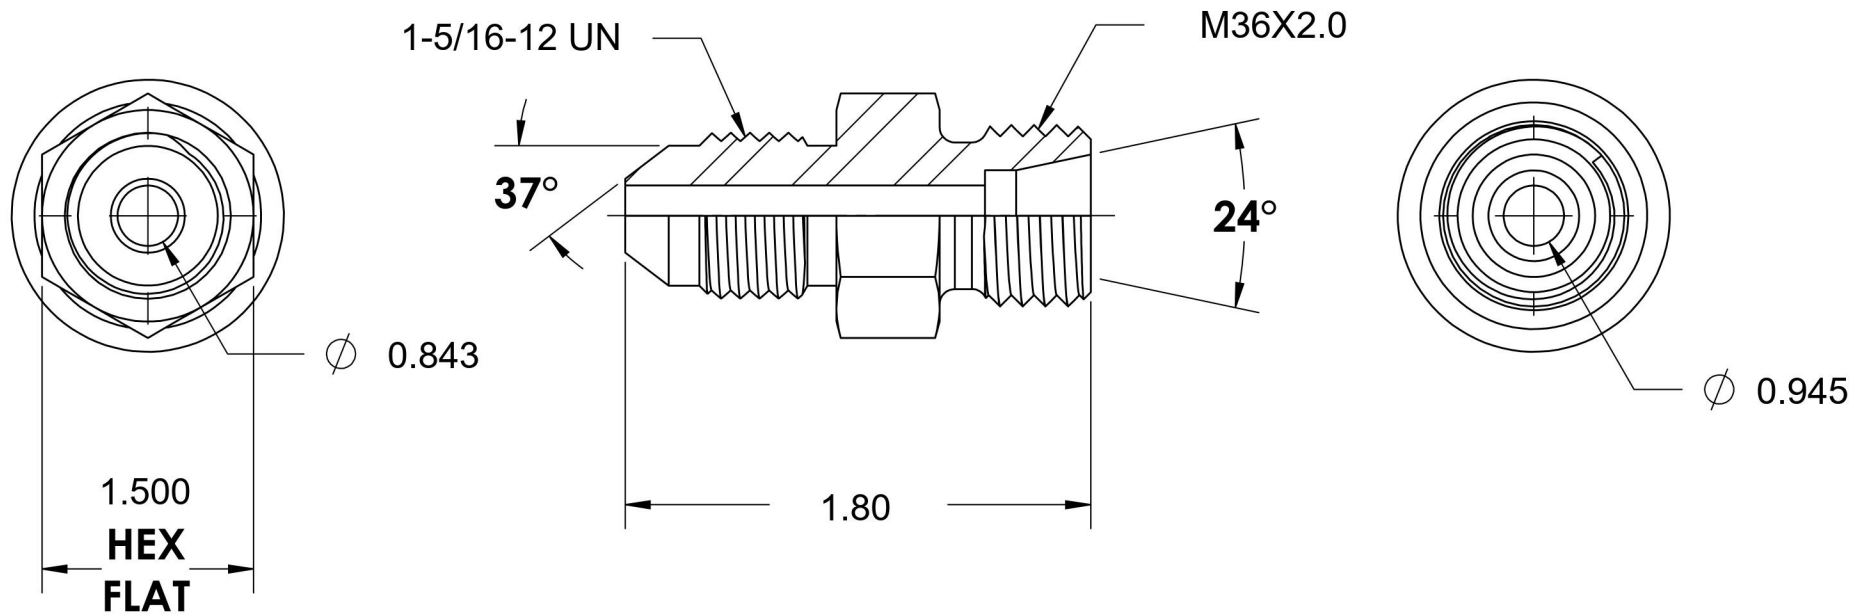

# 7005-16-L28-36-SS

Stainless Steel, SAE J514 37° Flare DIN 2353 (Light) Tube Adapter Body Only, 1" Male JIC x M36X2.0 Male DIN

6701 Cochran Road  
Solon, Ohio 44139  
Phone: (440) 248-1880  
Toll Free: 1-888-331-1523

<b>Temperature Rating</b>	<b>Material</b>	<b>Industry Standards</b>	<b>Series</b>
-425°F to 1200°F	316/316L Stainless Steel	SAE J514, ISO 8434-1	7005-DIN LIGHT-SS
<b>Pressure Rating</b>	<b>Finish</b>	DIN 2353	<b>Series Description</b>
3600 psi	Passivated		SAE J514 37° Flare DIN 2353 (Light) Tube Adapter Body Only