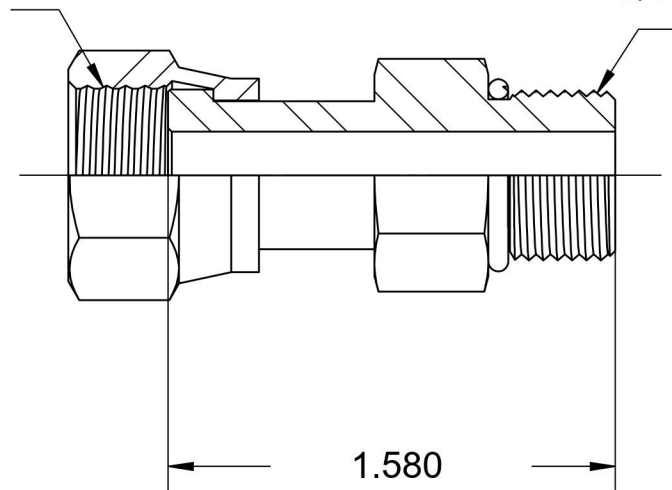

FS6540-06-06-O-SS

Stainless Steel, SAE J1453 O-Ring Face Seal Swivel Port Connector, 3/8" Female ORFS Swivel x 9/16-18 Male ORB

11/16-16 UNF

9/16-18 UNF

6701 Cochran Road
Solon, Ohio 44139
Phone: (440) 248-1880
Toll Free: 1-888-331-1523

Temperature Rating	Material	Industry Standards	Series
-40°F to 250°F	316/316L Stainless Steel	SAE J1453, SAE J1926-2 SAE J515	FS6540-O-SS
Pressure Rating	Finish		Series Description
9200 psi	Passivated		SAE J1453 O-Ring Face Seal Swivel Port Connector