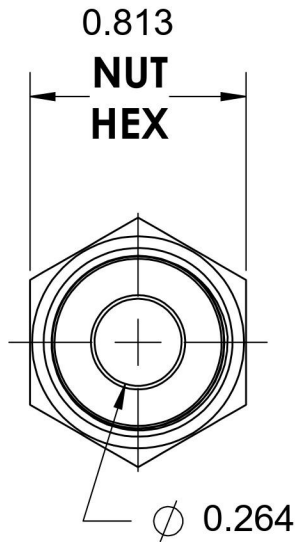

FS6540-06-06-O-SS

Stainless Steel, SAE J1453 O-Ring Face Seal Swivel Port Connector, 3/8" Female ORFS Swivel x 9/16-18 Male ORB

11/16-16 UNF

9/16-18 UNF

6701 Cochran Road
Solon, Ohio 44139
Phone: (440) 248-1880
Toll Free: 1-888-331-1523

Temperature Rating	Material	Industry Standards	Series
-40°F to 250°F	316/316L Stainless Steel	SAE J1453, SAE J1926-2 SAE J515	FS6540-O-SS
Pressure Rating	Finish		Series Description
9200 psi	Passivated		SAE J1453 O-Ring Face Seal Swivel Port Connector