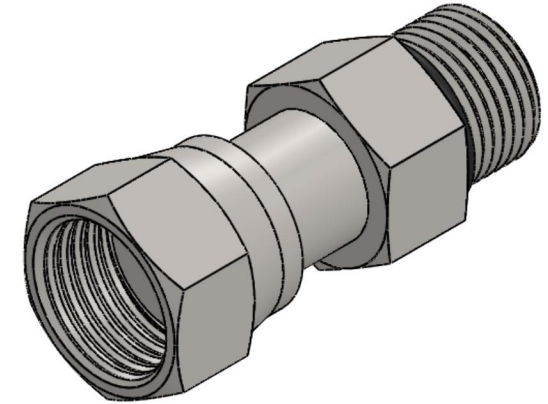

FS6540-06-06-O-SS

Stainless Steel, SAE J1453 O-Ring Face Seal Swivel Port Connector, 3/8" Female ORFS Swivel x 9/16-18 Male ORB

11/16-16 UNF

9/16-18 UNF

6701 Cochran Road
Solon, Ohio 44139
Phone: (440) 248-1880
Toll Free: 1-888-331-1523

Temperature Rating	Material	Industry Standards	Series
-40°F to 250°F	316/316L Stainless Steel	SAE J1453, SAE J1926-2 SAE J515	FS6540-O-SS
Pressure Rating	Finish		Series Description
9200 psi	Passivated		SAE J1453 O-Ring Face Seal Swivel Port Connector