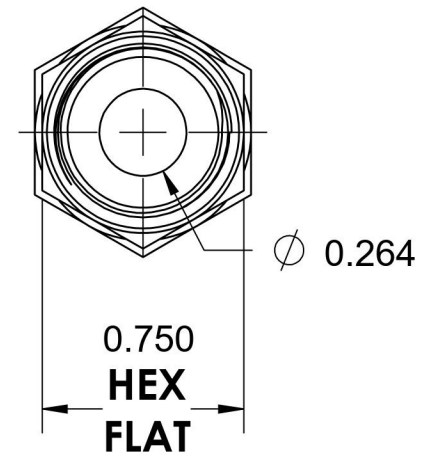

FS6540-06-06-O-SS

Stainless Steel, SAE J1453 O-Ring Face Seal Swivel Port Connector, 3/8" Female ORFS Swivel x 9/16-18 Male ORB

11/16-16 UNF

9/16-18 UNF

6701 Cochran Road
Solon, Ohio 44139
Phone: (440) 248-1880
Toll Free: 1-888-331-1523

Temperature Rating	Material	Industry Standards	Series
-40°F to 250°F	316/316L Stainless Steel	SAE J1453, SAE J1926-2 SAE J515	FS6540-O-SS
Pressure Rating	Finish		Series Description
9200 psi	Passivated		SAE J1453 O-Ring Face Seal Swivel Port Connector