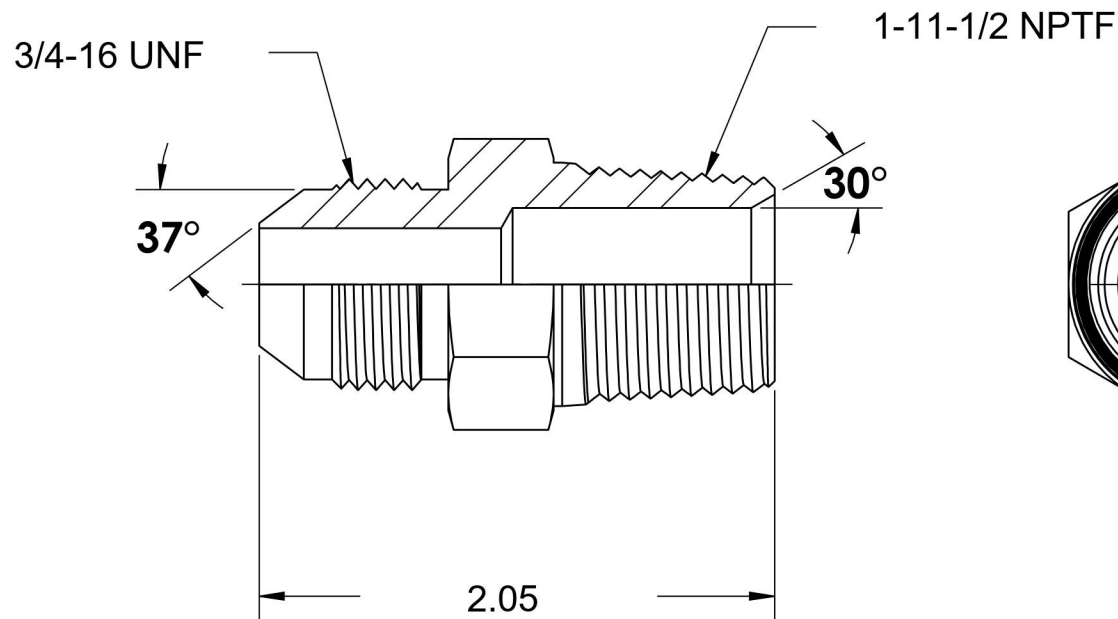

# 2404-08-16

Steel, SAE J514 37° Flare Male Connector, 1/2" Male JIC x 1" Male NPTF 30°

6701 Cochran Road  
Solon, Ohio 44139  
Phone: (440) 248-1880  
Toll Free: 1-888-331-1523

<b>Temperature Rating</b>	<b>Material</b>	<b>Industry Standards</b>	<b>Series</b>
-65°F to 500°F	C1045/12L14 Steel	SAE J514 , SAE J476 ASTM B633	2404
<b>Pressure Rating</b>	<b>Finish</b>		<b>Series Description</b>
4500 psi	Trivalent Zinc		SAE J514 37° Flare Male Connector