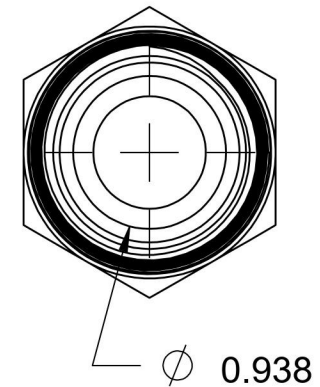

# 2404-08-16

Steel, SAE J514 37° Flare Male Connector, 1/2" Male JIC x 1" Male NPTF 30°

6701 Cochran Road  
Solon, Ohio 44139  
Phone: (440) 248-1880  
Toll Free: 1-888-331-1523

<b>Temperature Rating</b>	<b>Material</b>	<b>Industry Standards</b>	<b>Series</b>
-65°F to 500°F	C1045/12L14 Steel	SAE J514 , SAE J476 ASTM B633	2404
<b>Pressure Rating</b>	<b>Finish</b>		<b>Series Description</b>
4500 psi	Trivalent Zinc		SAE J514 37° Flare Male Connector