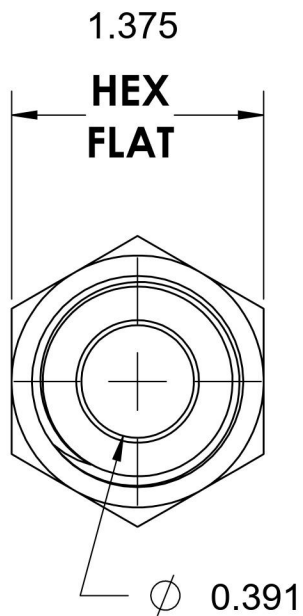

# 2404-08-16

Steel, SAE J514 37° Flare Male Connector, 1/2" Male JIC x 1" Male NPTF 30°

6701 Cochran Road  
Solon, Ohio 44139  
Phone: (440) 248-1880  
Toll Free: 1-888-331-1523

<b>Temperature Rating</b>	<b>Material</b>	<b>Industry Standards</b>	<b>Series</b>
-65°F to 500°F	C1045/12L14 Steel	SAE J514 , SAE J476 ASTM B633	2404
<b>Pressure Rating</b>	<b>Finish</b>		<b>Series Description</b>
4500 psi	Trivalent Zinc		SAE J514 37° Flare Male Connector