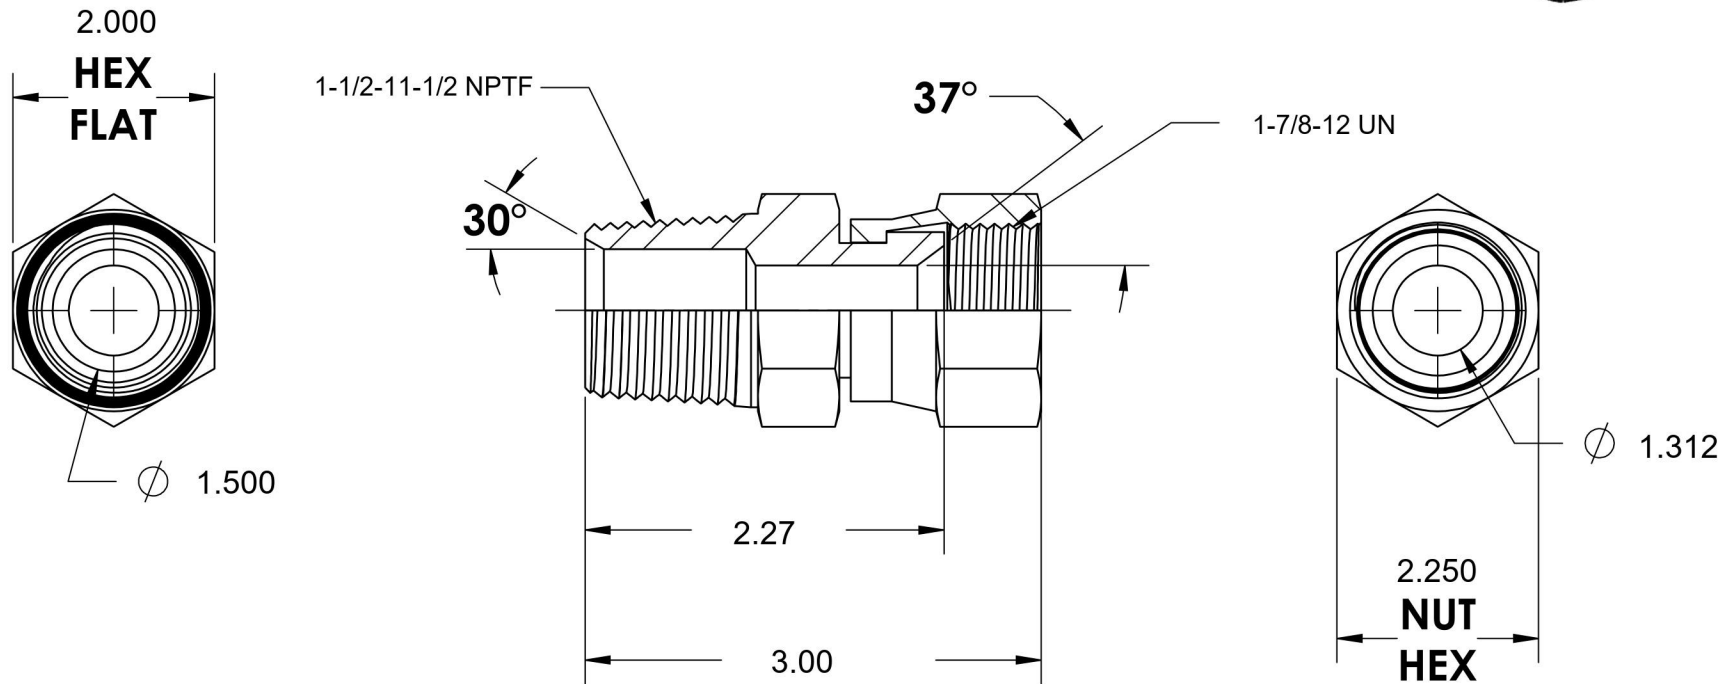

# 6505-24-24-SS

Stainless Steel, SAE J514 37° Flare Swivel Male Connector, 1-1/2" Male NPTF 30° x 1-1/2" Female JIC Swivel

6701 Cochran Road  
Solon, Ohio 44139  
Phone: (440) 248-1880  
Toll Free: 1-888-331-1523

Temperature Rating	-425°F to 1200°F	Material	316/316L Stainless Steel	Industry Standards	SAE J514 , SAE J476	Series	6505-SS
Pressure Rating	2500 psi	Finish	Passivated			Series Description	SAE J514 37° Flare Swivel Male Connector