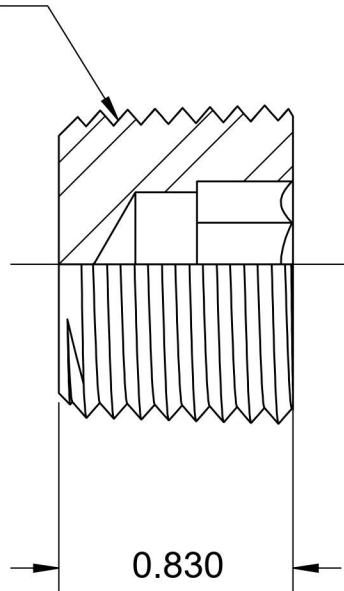

5406-HP-24

Steel, SAE J531 Pipe Hollow Hex Plug, 1-1/2" Male NPTF

1-1/2-11-1/2 NPTF

6701 Cochran Road
Solon, Ohio 44139
Phone: (440) 248-1880
Toll Free: 1-888-331-1523

Temperature Rating

-65°F to 500°F

Pressure Rating