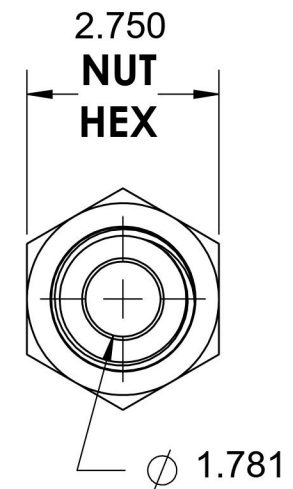

2706-LN-32-32-SS

Steel, SAE J514 Flared Tube Male Bulkhead, 1-1/4" Male NPTF 30° x 1-1/4" Male JIC

6701 Cochran Road
Solon, Ohio 44139
Phone: (440) 248-1880
Toll Free: 1-888-331-1523

| | | | |
|---------------------------|--------------------------|---------------------------|------------------------------------|
| Temperature Rating | Material | Industry Standards | Series |
| -425°F to 1200°F | 316/316L Stainless Steel | SAE J514 , SAE J476 | 2706-LN-SS |
| Pressure Rating | Finish | | Series Description |
| 2000 psi | Passivated | | SAE J514 Flared Tube Male Bulkhead |