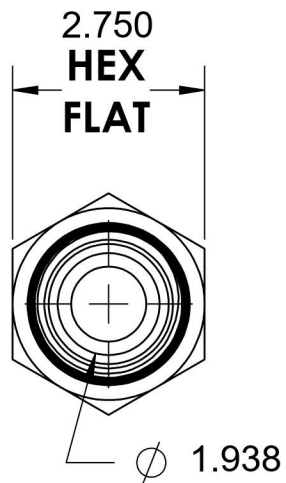

2706-LN-32-32-SS

Steel, SAE J514 Flared Tube Male Bulkhead, 1-1/4" Male NPTF 30° x 1-1/4" Male JIC

6701 Cochran Road
Solon, Ohio 44139
Phone: (440) 248-1880
Toll Free: 1-888-331-1523

| | | | |
|---------------------------|--------------------------|---------------------------|------------------------------------|
| Temperature Rating | Material | Industry Standards | Series |
| -425°F to 1200°F | 316/316L Stainless Steel | SAE J514 , SAE J476 | 2706-LN-SS |
| Pressure Rating | Finish | | Series Description |
| 2000 psi | Passivated | | SAE J514 Flared Tube Male Bulkhead |