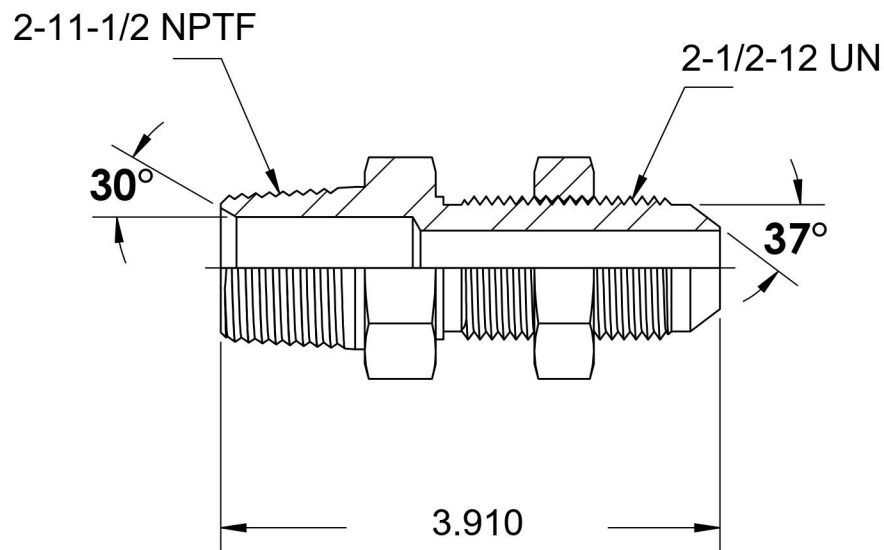

2706-LN-32-32-SS

Steel, SAE J514 Flared Tube Male Bulkhead, 1-1/4" Male NPTF 30° x 1-1/4" Male JIC

6701 Cochran Road
Solon, Ohio 44139
Phone: (440) 248-1880
Toll Free: 1-888-331-1523

| | | | |
|---------------------------|--------------------------|---------------------------|------------------------------------|
| Temperature Rating | Material | Industry Standards | Series |
| -425°F to 1200°F | 316/316L Stainless Steel | SAE J514 , SAE J476 | 2706-LN-SS |
| Pressure Rating | Finish | | Series Description |
| 2000 psi | Passivated | | SAE J514 Flared Tube Male Bulkhead |