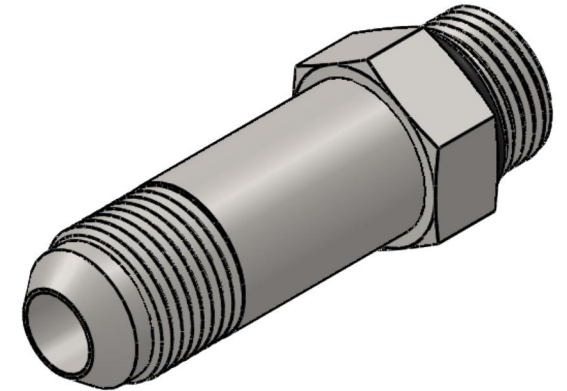

# 6400-L-24-24-O

Steel, SAE J514 37° Flare Long Port Connector, 1-1/2" Male JIC x 1-7/8-12 Male ORB

6701 Cochran Road  
Solon, Ohio 44139  
Phone: (440) 248-1880  
Toll Free: 1-888-331-1523

<b>Temperature Rating</b>	<b>Material</b>	<b>Industry Standards</b>	<b>Series</b>
-40°F to 250°F	C1045/12L14 Steel	SAE J514, SAE J1926-3 SAE J515, ASTM B633	6400-L-O
<b>Pressure Rating</b>	<b>Finish</b>		<b>Series Description</b>
3000 psi	Trivalent Zinc		SAE J514 37° Flare Long Port Connector