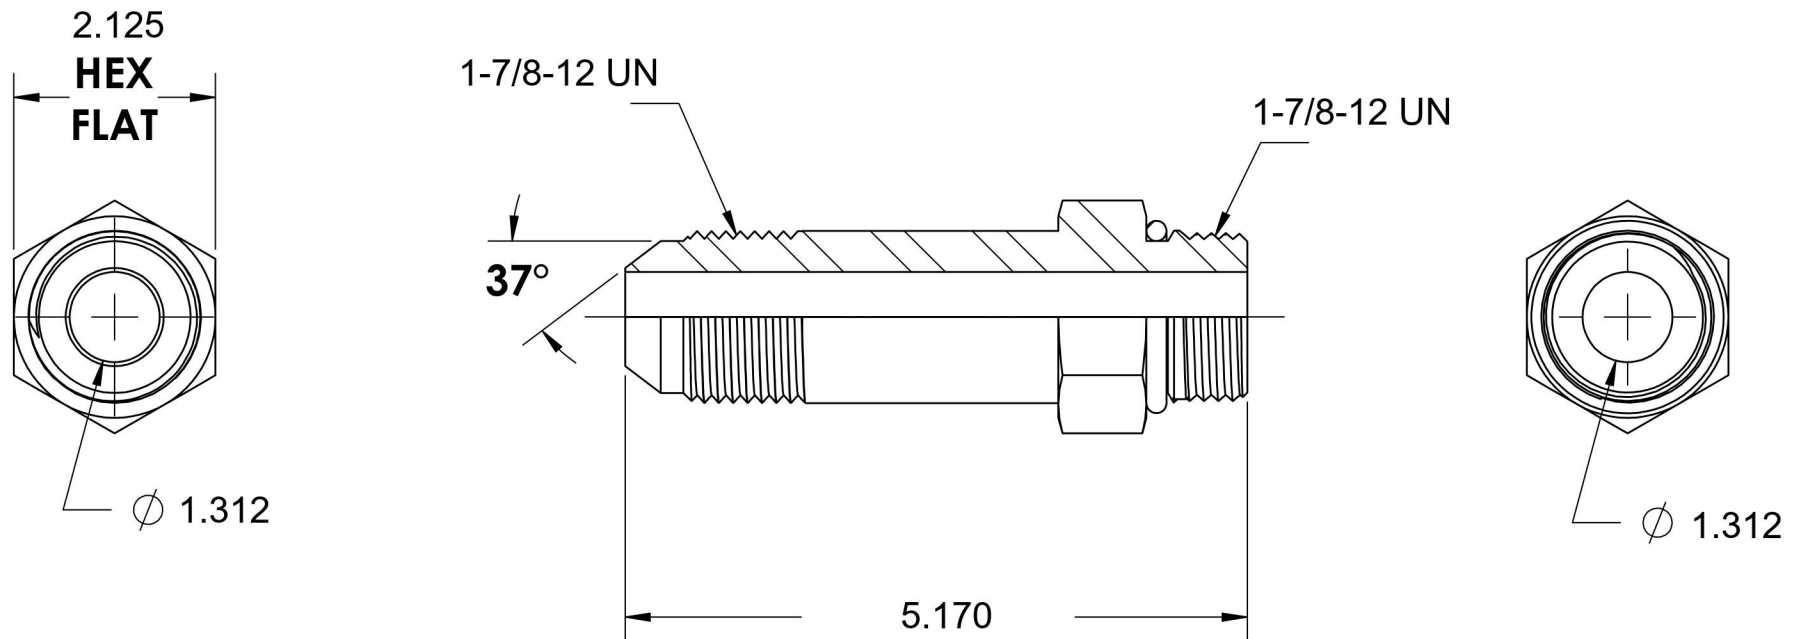

# 6400-L-24-24-O

Steel, SAE J514 37° Flare Long Port Connector, 1-1/2" Male JIC x 1-7/8-12 Male ORB

6701 Cochran Road  
Solon, Ohio 44139  
Phone: (440) 248-1880  
Toll Free: 1-888-331-1523

<b>Temperature Rating</b>	<b>Material</b>	<b>Industry Standards</b>	<b>Series</b>
-40°F to 250°F	C1045/12L14 Steel	SAE J514, SAE J1926-3 SAE J515, ASTM B633	6400-L-O
<b>Pressure Rating</b>	<b>Finish</b>		<b>Series Description</b>
3000 psi	Trivalent Zinc		SAE J514 37° Flare Long Port Connector