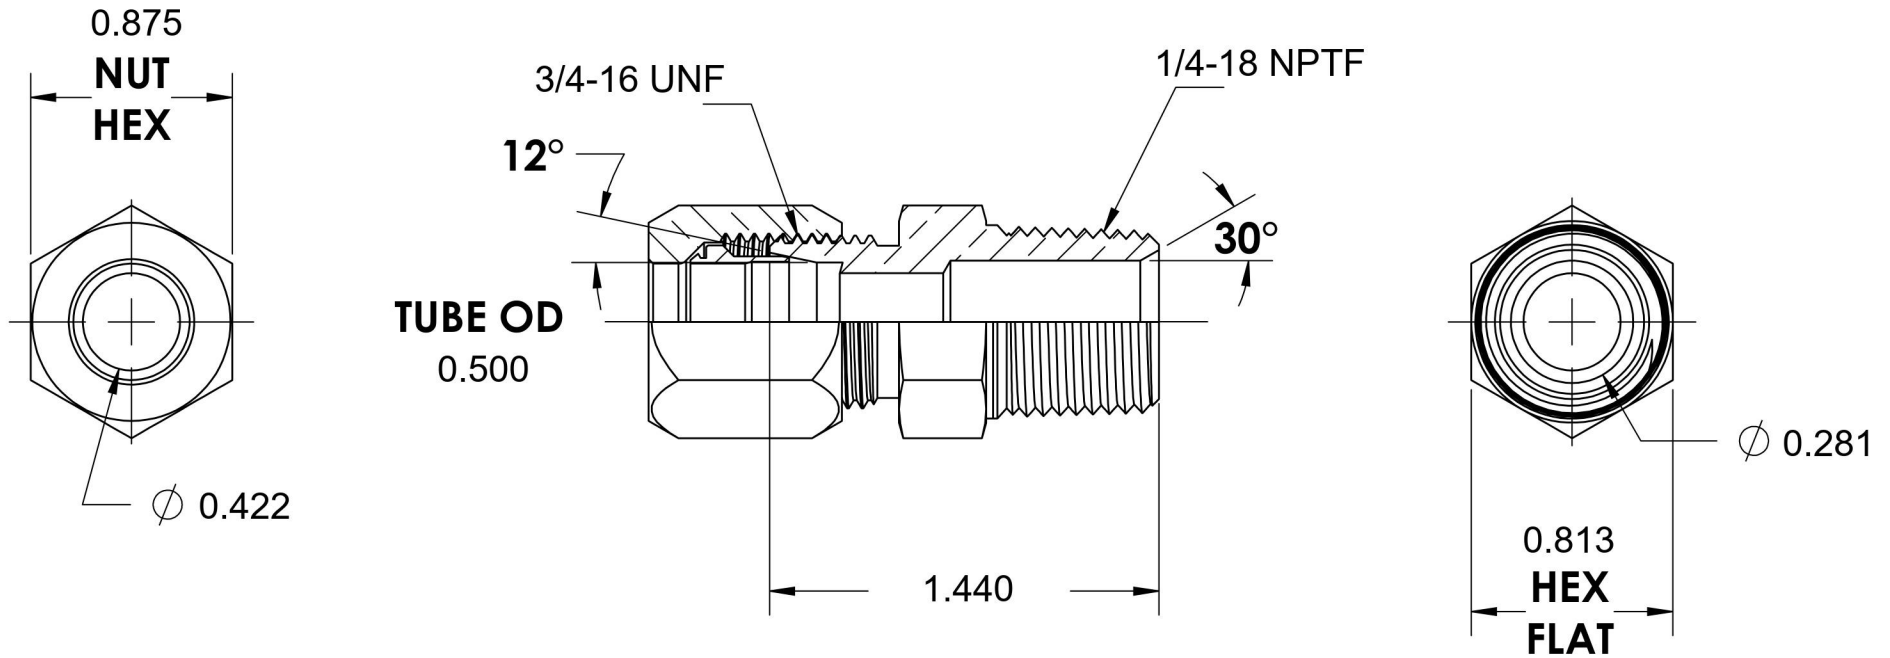

# C2404-08-04

Steel, SAE J514 Flareless Tube Male Connector, 1/2" Flareless Bite Type x 1/4" Male NPTF 30°

6701 Cochran Road  
Solon, Ohio 44139  
Phone: (440) 248-1880  
Toll Free: 1-888-331-1523

<b>Temperature Rating</b>	<b>Material</b>	<b>Industry Standards</b>	<b>Series</b>
-65°F to 500°F	C1045/12L14 Steel	SAE J514, SAE J476 ASTM B633	C2404
<b>Pressure Rating</b>	<b>Finish</b>		<b>Series Description</b>
5000 psi	Trivalent Zinc		SAE J514 Flareless Tube Male Connector