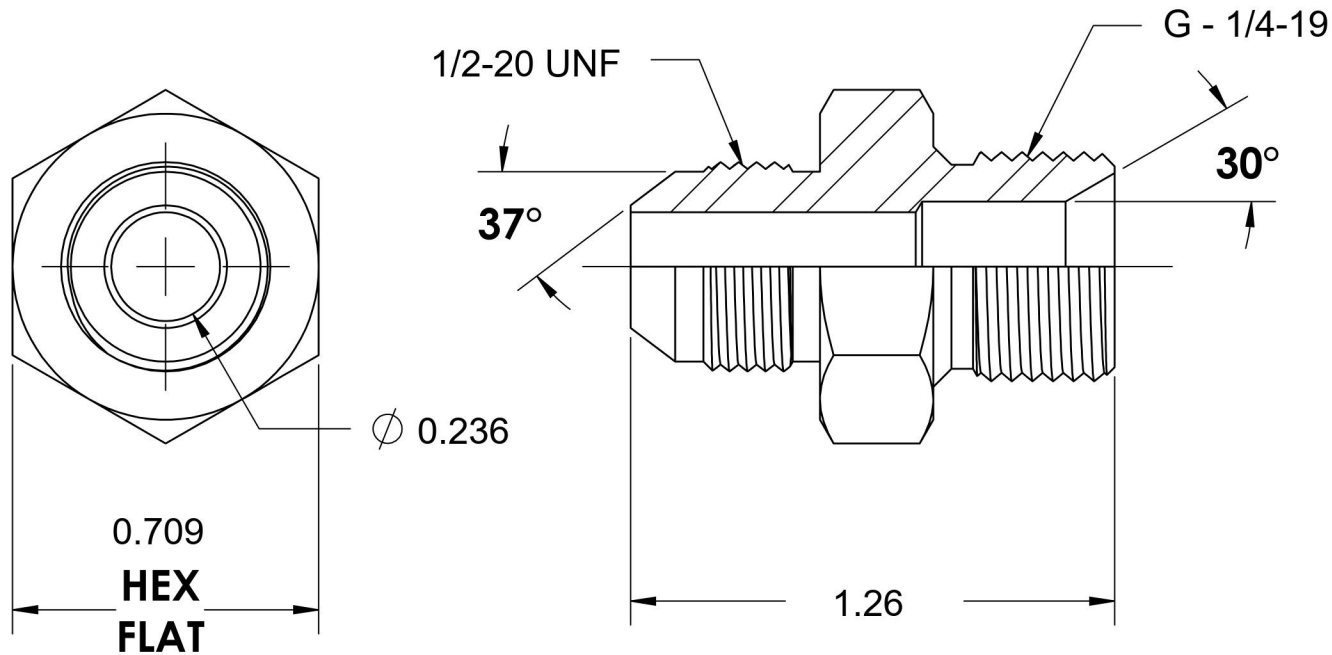

7002-05-04-SS

Stainless Steel, SAE J514 37° Flare Male BSPP Port/Line Connector, 5/16" Male JIC x 1/4-19 Male BSPP 60° Line/Port

6701 Cochran Road
Solon, Ohio 44139
Phone: (440) 248-1880
Toll Free: 1-888-331-1523

Temperature Rating	Material	Industry Standards	Series
-425°F to 1200°F	316/316L Stainless Steel	SAE J514, ISO 1179	7002-SS
Pressure Rating	Finish	ISO 8434-6	Series Description
5100 psi	Passivated		SAE J514 37° Flare Male BSPP Port/Line Connector