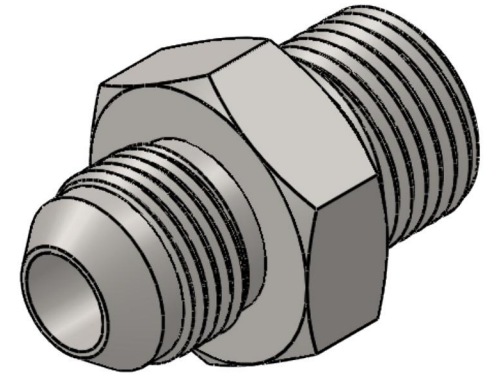

7002-05-04-SS

Stainless Steel, SAE J514 37° Flare Male BSPP Port/Line Connector, 5/16" Male JIC x 1/4-19 Male BSPP 60° Line/Port

6701 Cochran Road
Solon, Ohio 44139
Phone: (440) 248-1880
Toll Free: 1-888-331-1523

Temperature Rating	Material	Industry Standards	Series
-425°F to 1200°F	316/316L Stainless Steel	SAE J514, ISO 1179	7002-SS
Pressure Rating	Finish	ISO 8434-6	Series Description
5100 psi	Passivated		SAE J514 37° Flare Male BSPP Port/Line Connector