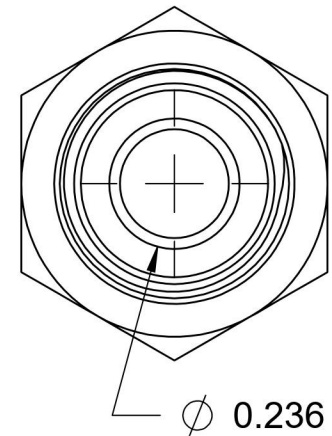

7002-05-04-SS

Stainless Steel, SAE J514 37° Flare Male BSPP Port/Line Connector, 5/16" Male JIC x 1/4-19 Male BSPP 60° Line/Port

6701 Cochran Road
Solon, Ohio 44139
Phone: (440) 248-1880
Toll Free: 1-888-331-1523