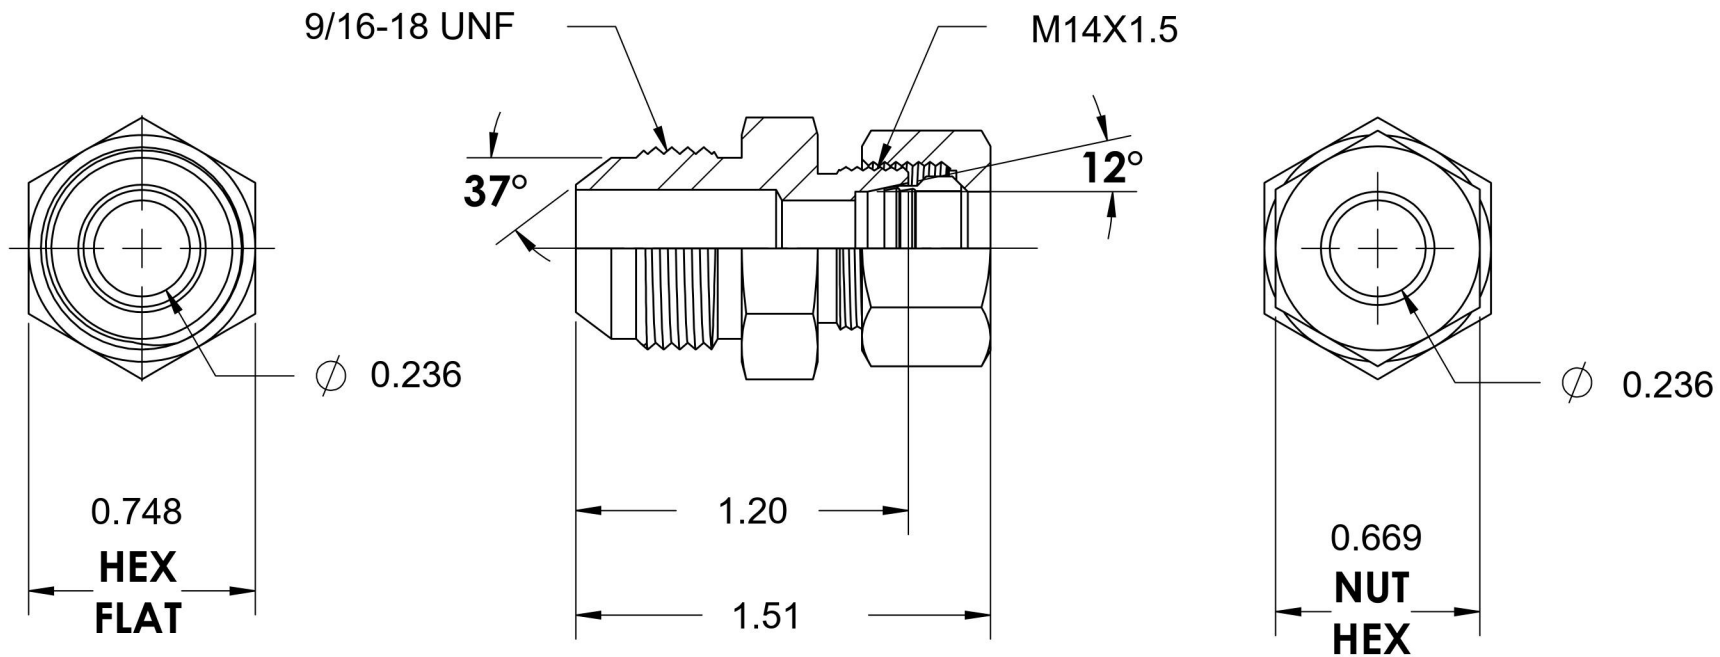

# 7005-06-L08-14-NBR

Steel, SAE J514 37° Flare/ISO 8434-1 Light Series Male Adapter, Nut and Bite Ring Assembled, 3/8" Male JIC x M14X1.5 DIN Tube

6701 Cochran Road  
Solon, Ohio 44139  
Phone: (440) 248-1880  
Toll Free: 1-888-331-1523

<b>Temperature Rating</b>	<b>Material</b>	<b>Industry Standards</b>	<b>Series</b>
-65°F to 500°F	C1045 / 12L14 Steel	SAE J514, ISO 8434-1	7005-DIN LIGHT-NBR
<b>Pressure Rating</b>	<b>Finish</b>	ASTM B633	<b>Series Description</b>
6000 psi	Trivalent Zinc		SAE J514 37° Flare/ISO 8434-1 Light Series Male Adapter Nut and Bite Ring Assembled