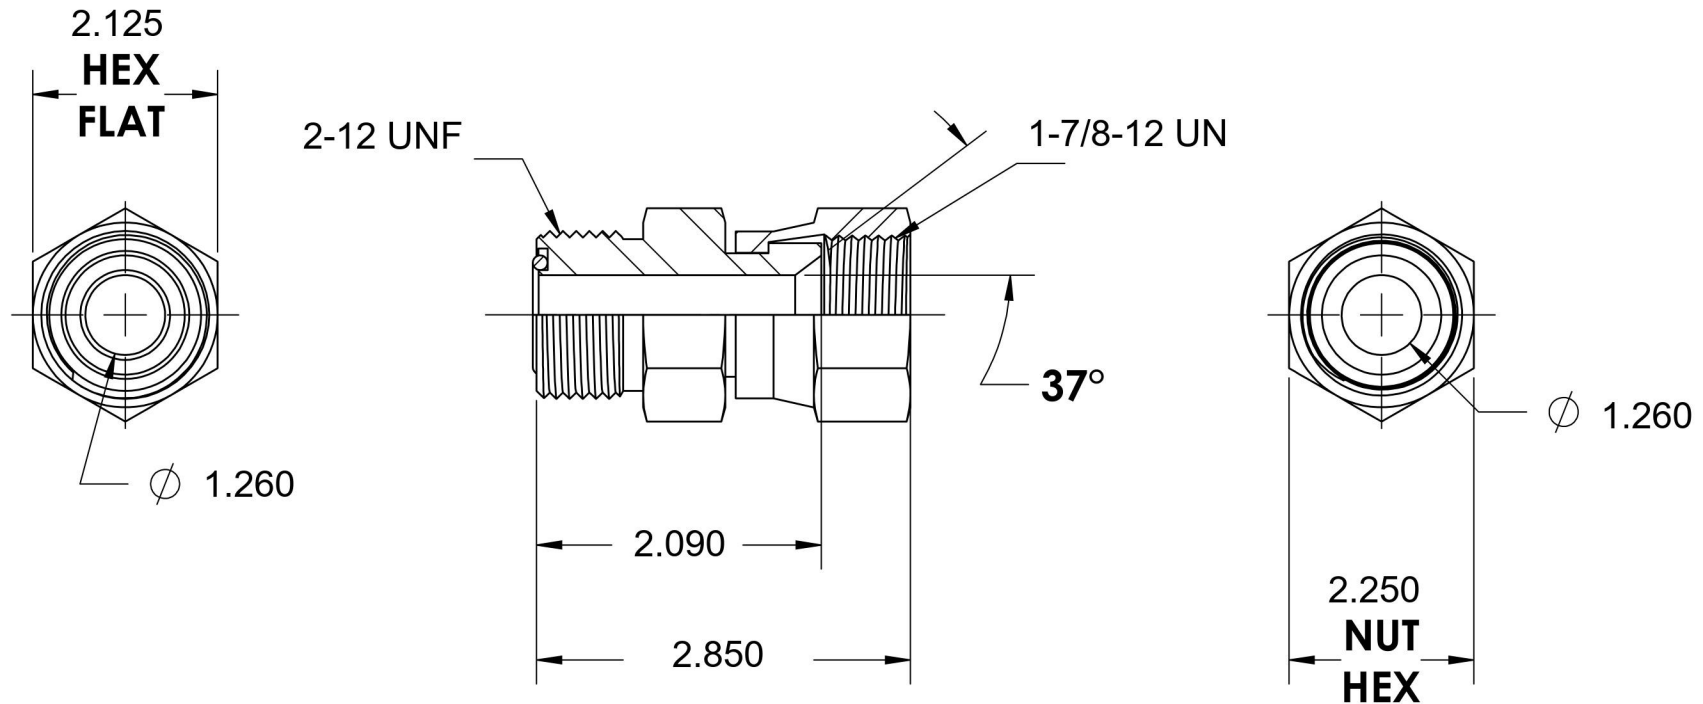

FS6402-24-24

Steel, SAE J1453 O-Ring Face Seal Swivel Port Connector, 1-1/2" Male ORFS x 1-1/2" Female JIC Swivel

6701 Cochran Road
Solon, Ohio 44139
Phone: (440) 248-1880
Toll Free: 1-888-331-1523

Temperature Rating

-40°F to 250°F

Pressure Rating

3600 psi

Material

C1045/12L14 Steel

Finish

Trivalent Zinc

Industry Standards

SAE J1453, SAE J514
ASTM B633

Series

FS6402

Series Description

SAE J1453 O-Ring Face Seal
Swivel Port Connector