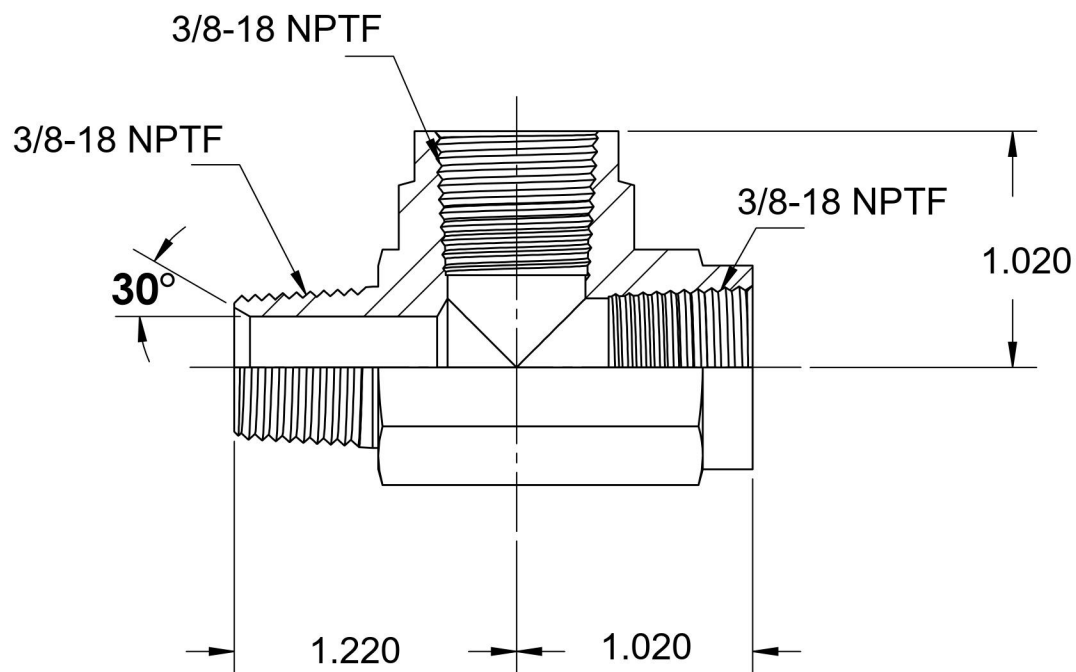

# 5602-06-06-06-B

Brass, SAE J514 Pipe Male Run Tee, 3/8" Male NPTF 30° x 3/8" Female NPTF

6701 Cochran Road  
Solon, Ohio 44139  
Phone: (440) 248-1880  
Toll Free: 1-888-331-1523

<b>Temperature Rating</b> -325°F to 400°F	<b>Material</b> CA37700 Brass	<b>Industry Standards</b> SAE J514, SAE J476	<b>Series</b> 5602-B
<b>Pressure Rating</b> 3000 psi	<b>Finish</b> Natural Finish		<b>Series Description</b> SAE J514 Pipe Male Run Tee