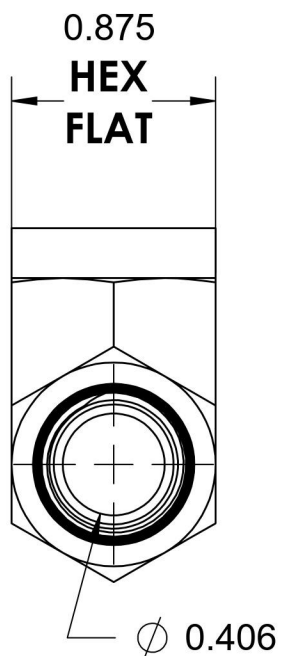

# 5602-06-06-06-B

Brass, SAE J514 Pipe Male Run Tee, 3/8" Male NPTF 30° x 3/8" Female NPTF

6701 Cochran Road  
Solon, Ohio 44139  
Phone: (440) 248-1880  
Toll Free: 1-888-331-1523

<b>Temperature Rating</b> -325°F to 400°F	<b>Material</b> CA37700 Brass	<b>Industry Standards</b> SAE J514, SAE J476	<b>Series</b> 5602-B
<b>Pressure Rating</b> 3000 psi	<b>Finish</b> Natural Finish		<b>Series Description</b> SAE J514 Pipe Male Run Tee