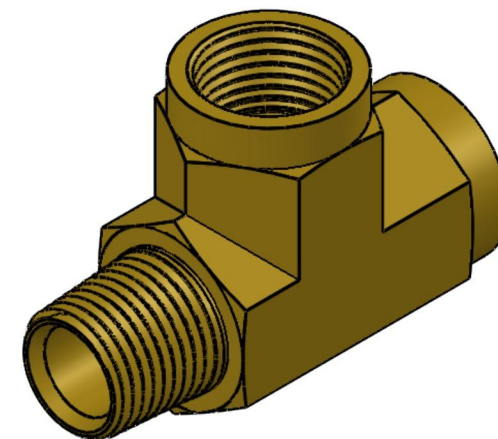

# 5602-06-06-06-B

Brass, SAE J514 Pipe Male Run Tee, 3/8" Male NPTF 30° x 3/8" Female NPTF

6701 Cochran Road  
Solon, Ohio 44139  
Phone: (440) 248-1880  
Toll Free: 1-888-331-1523

<b>Temperature Rating</b> -325°F to 400°F	<b>Material</b> CA37700 Brass	<b>Industry Standards</b> SAE J514, SAE J476	<b>Series</b> 5602-B
<b>Pressure Rating</b> 3000 psi	<b>Finish</b> Natural Finish		<b>Series Description</b> SAE J514 Pipe Male Run Tee