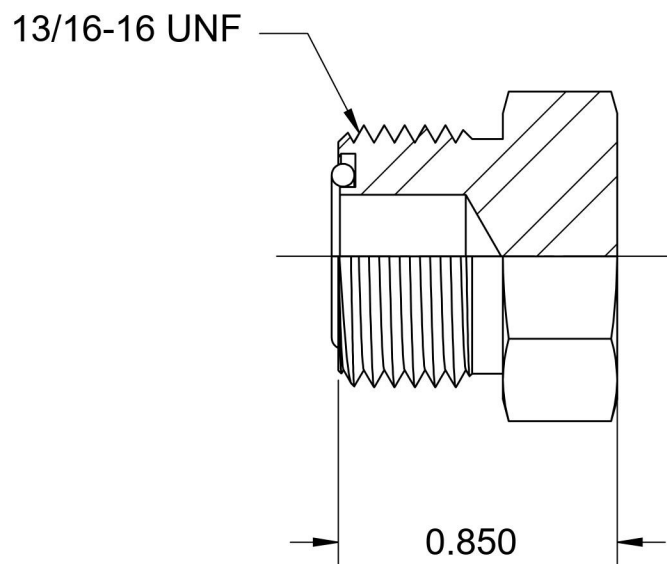

# FS2408-08

## Steel, SAE J1453 O-Ring Face Seal Plug, 1/2" Male ORFS

6701 Cochran Road  
Solon, Ohio 44139  
Phone: (440) 248-1880  
Toll Free: 1-888-331-1523

<b>Temperature Rating</b>	<b>Material</b>	<b>Industry Standards</b>	<b>Series</b>
-40°F to 250°F	C1045 / 12L14 Steel	SAE J1453, SAE J515 ASTM B633	FS2408
<b>Pressure Rating</b>	<b>Finish</b>		<b>Series Description</b>
9200 psi	Trivalent Zinc		SAE J1453 O-Ring Face Seal Plug