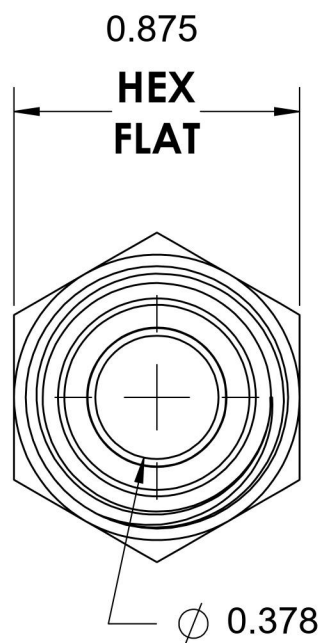

# FS2408-08

## Steel, SAE J1453 O-Ring Face Seal Plug, 1/2" Male ORFS

6701 Cochran Road  
Solon, Ohio 44139  
Phone: (440) 248-1880  
Toll Free: 1-888-331-1523

<b>Temperature Rating</b>	<b>Material</b>	<b>Industry Standards</b>	<b>Series</b>
-40°F to 250°F	C1045 / 12L14 Steel	SAE J1453, SAE J515 ASTM B633	FS2408
<b>Pressure Rating</b>	<b>Finish</b>		<b>Series Description</b>
9200 psi	Trivalent Zinc		SAE J1453 O-Ring Face Seal Plug