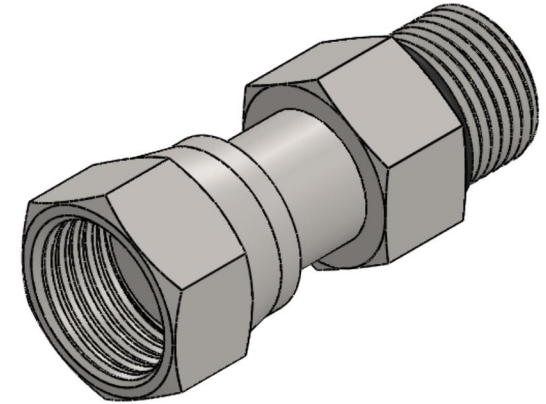

FS6540-12-12-O

Steel, SAE J1453 O-Ring Face Seal Swivel Port Connector, 3/4" Female ORFS Swivel x 1-1/16-12 Male ORB

6701 Cochran Road
Solon, Ohio 44139
Phone: (440) 248-1880
Toll Free: 1-888-331-1523

Temperature Rating	Material	Industry Standards	Series
-40°F to 250°F	C1045/12L14 Steel	SAE J1453, SAE J1926-2 SAE J515, ASTM B633	FS6540-O
Pressure Rating	Finish		Series Description
6000 psi	Trivalent Zinc		SAE J1453 O-Ring Face Seal Swivel Port Connector