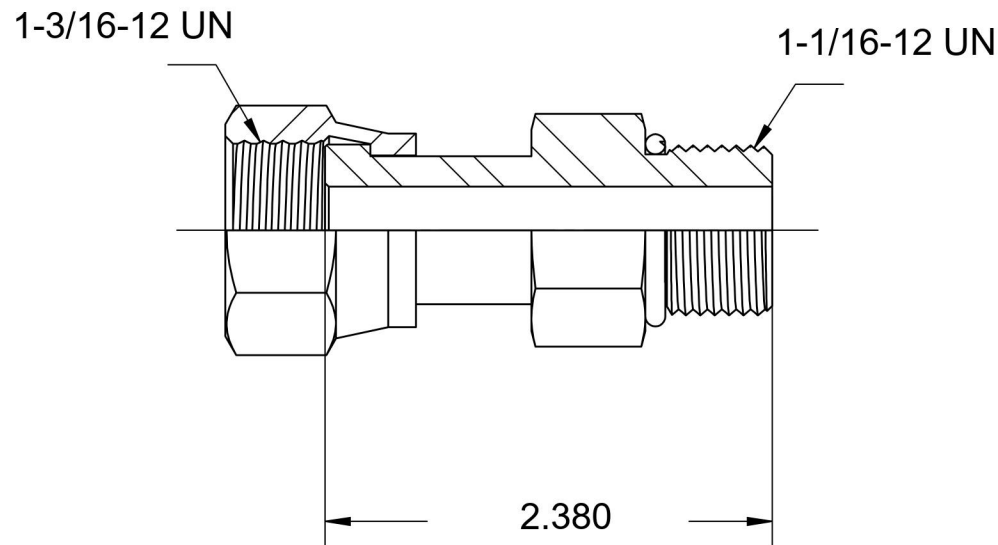

FS6540-12-12-O

Steel, SAE J1453 O-Ring Face Seal Swivel Port Connector, 3/4" Female ORFS Swivel x 1-1/16-12 Male ORB

6701 Cochran Road
Solon, Ohio 44139
Phone: (440) 248-1880
Toll Free: 1-888-331-1523

Temperature Rating	Material	Industry Standards	Series
-40°F to 250°F	C1045/12L14 Steel	SAE J1453, SAE J1926-2 SAE J515, ASTM B633	FS6540-O
Pressure Rating	Finish		Series Description
6000 psi	Trivalent Zinc		SAE J1453 O-Ring Face Seal Swivel Port Connector