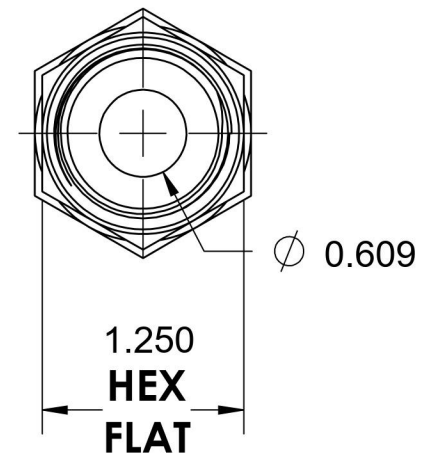

FS6540-12-12-O

Steel, SAE J1453 O-Ring Face Seal Swivel Port Connector, 3/4" Female ORFS Swivel x 1-1/16-12 Male ORB

6701 Cochran Road
Solon, Ohio 44139
Phone: (440) 248-1880
Toll Free: 1-888-331-1523

Temperature Rating	Material	Industry Standards	Series
-40°F to 250°F	C1045/12L14 Steel	SAE J1453, SAE J1926-2 SAE J515, ASTM B633	FS6540-O
Pressure Rating	Finish		Series Description
6000 psi	Trivalent Zinc		SAE J1453 O-Ring Face Seal Swivel Port Connector