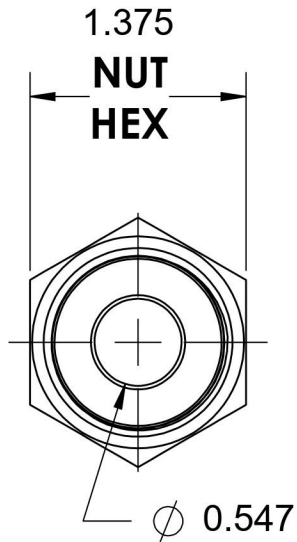

FS6540-12-12-O

Steel, SAE J1453 O-Ring Face Seal Swivel Port Connector, 3/4" Female ORFS Swivel x 1-1/16-12 Male ORB

6701 Cochran Road
Solon, Ohio 44139
Phone: (440) 248-1880
Toll Free: 1-888-331-1523

Temperature Rating	Material	Industry Standards	Series
-40°F to 250°F	C1045/12L14 Steel	SAE J1453, SAE J1926-2 SAE J515, ASTM B633	FS6540-O
Pressure Rating	Finish		Series Description
6000 psi	Trivalent Zinc		SAE J1453 O-Ring Face Seal Swivel Port Connector