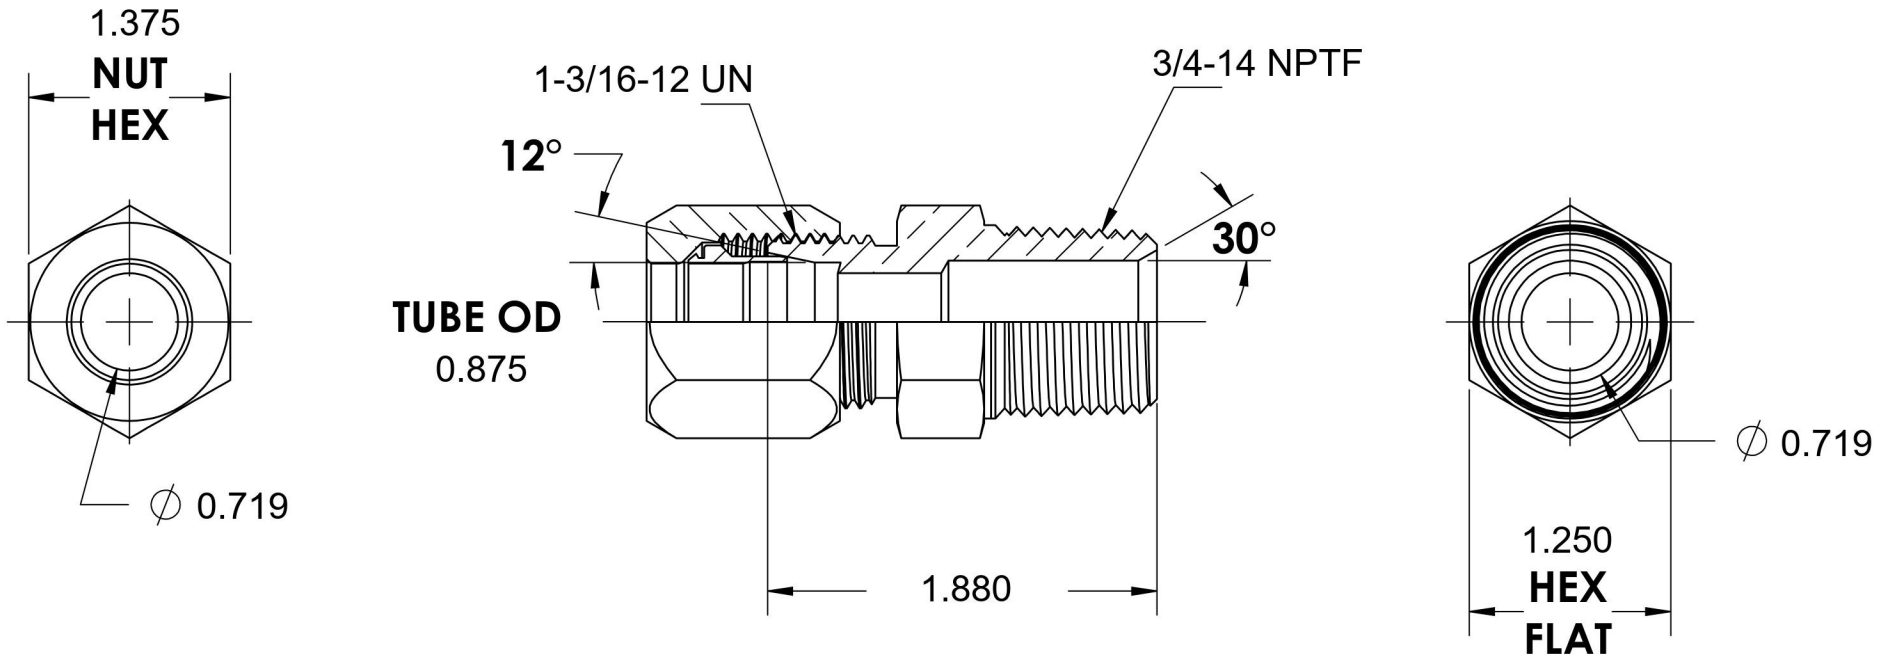

# C2404-14-12

Steel, SAE J514 Flareless Tube Male Connector, 7/8" Flareless Bite Type x 3/4" Male NPTF 30°

6701 Cochran Road  
Solon, Ohio 44139  
Phone: (440) 248-1880  
Toll Free: 1-888-331-1523

**Temperature Rating**

-65°F to 500°F

**Pressure Rating**

3000 psi

**Material**

C1045/12L14 Steel

**Finish**

Trivalent Zinc

**Industry Standards**