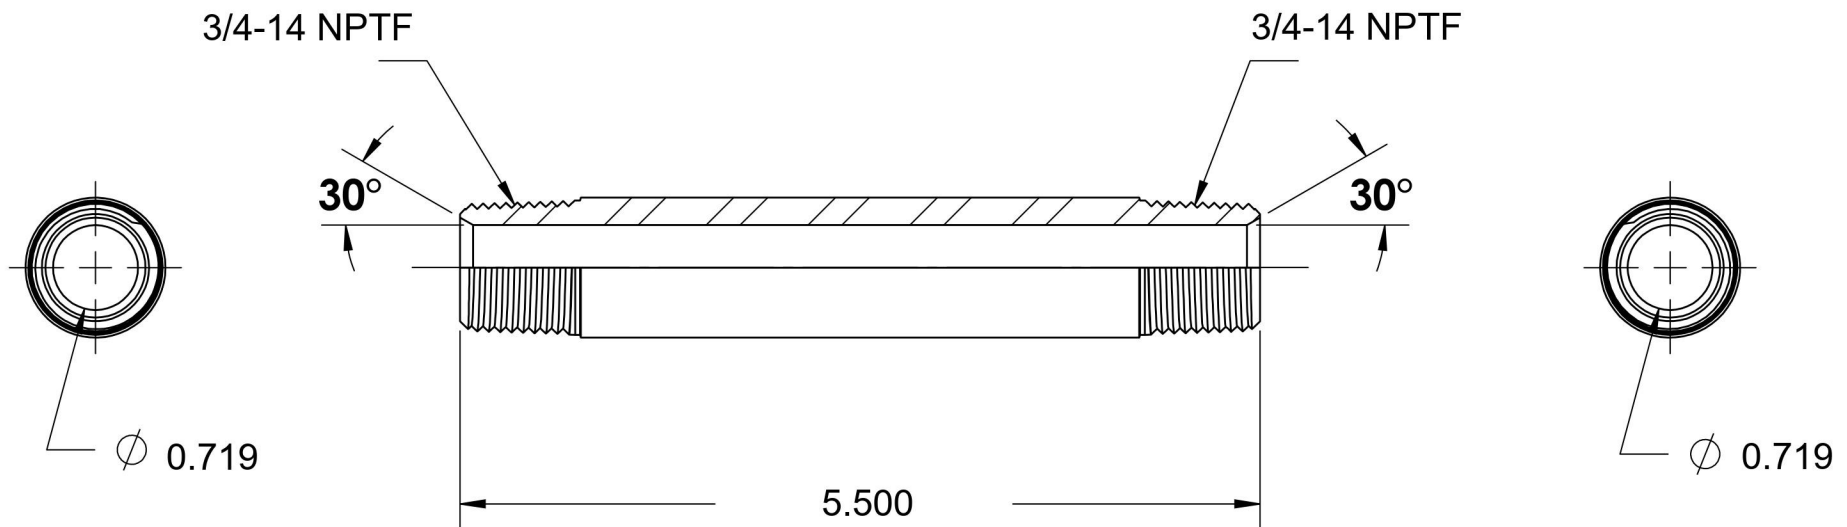

5404-N-12X5.500

Steel, SAE J514 Pipe Long Nipple, 3/4" Male NPTF 30° x 3/4" Male NPTF 30°

6701 Cochran Road
Solon, Ohio 44139
Phone: (440) 248-1880
Toll Free: 1-888-331-1523

Temperature Rating

-65°F to 500°F

Pressure Rating

5500 psi

Material

C1045/12L14 Steel

Finish

Trivalent Zinc

Industry Standards

SAE J514, SAE J476
ASTM B633

Series

5404-N

Series Description

SAE J514 Pipe Long Nipple