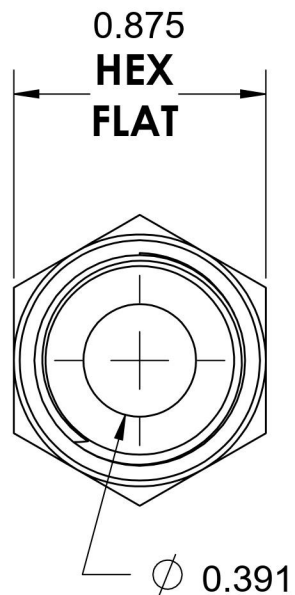

# 6401-08-08-O-SS

Stainless Steel, SAE J1926 O-Ring Boss Male Adapter, 3/4-16 Male ORB x 1/2" Male NPTF 30°

6701 Cochran Road  
Solon, Ohio 44139  
Phone: (440) 248-1880  
Toll Free: 1-888-331-1523

<b>Temperature Rating</b> -40°F to 250°F	<b>Material</b> 316/316L Stainless Steel	<b>Industry Standards</b> SAE J1926-3, SAE J476 SAE J515	<b>Series</b> <b>6401-O-SS</b>
<b>Pressure Rating</b> 6000 psi	<b>Finish</b> Passivated		<b>Series Description</b> SAE J1926 O-Ring Boss Male Adapter