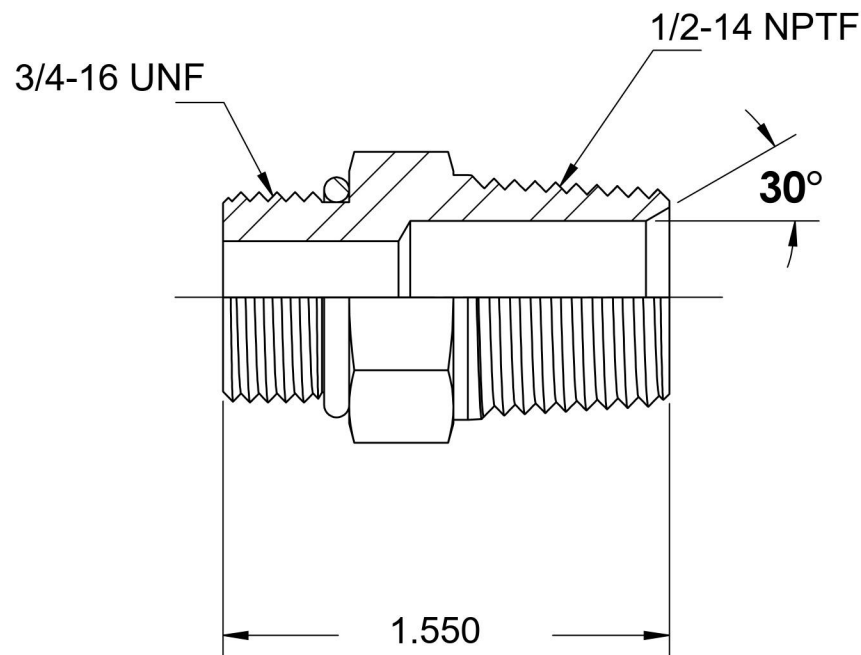

# 6401-08-08-O-SS

Stainless Steel, SAE J1926 O-Ring Boss Male Adapter, 3/4-16 Male ORB x 1/2" Male NPTF 30°

6701 Cochran Road  
Solon, Ohio 44139  
Phone: (440) 248-1880  
Toll Free: 1-888-331-1523

<b>Temperature Rating</b> -40°F to 250°F	<b>Material</b> 316/316L Stainless Steel	<b>Industry Standards</b> SAE J1926-3, SAE J476 SAE J515	<b>Series</b> <b>6401-O-SS</b>
<b>Pressure Rating</b> 6000 psi	<b>Finish</b> Passivated		<b>Series Description</b> SAE J1926 O-Ring Boss Male Adapter