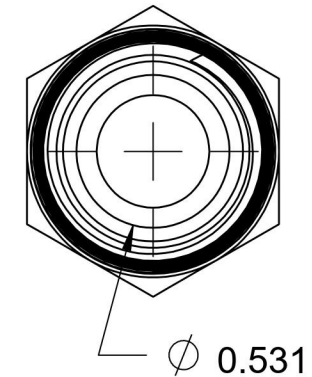

# 6401-08-08-O-SS

Stainless Steel, SAE J1926 O-Ring Boss Male Adapter, 3/4-16 Male ORB x 1/2" Male NPTF 30°

6701 Cochran Road  
Solon, Ohio 44139  
Phone: (440) 248-1880  
Toll Free: 1-888-331-1523

<b>Temperature Rating</b> -40°F to 250°F	<b>Material</b> 316/316L Stainless Steel	<b>Industry Standards</b> SAE J1926-3, SAE J476 SAE J515	<b>Series</b> <b>6401-O-SS</b>
<b>Pressure Rating</b> 6000 psi	<b>Finish</b> Passivated		<b>Series Description</b> SAE J1926 O-Ring Boss Male Adapter