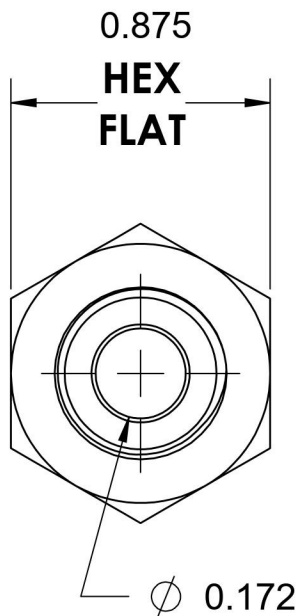

# 2405-04-06

Steel, SAE J514 Flared Tube Female Connector, 1/4" Male JIC x 3/8" Female NPTF

6701 Cochran Road  
Solon, Ohio 44139  
Phone: (440) 248-1880  
Toll Free: 1-888-331-1523

**Temperature Rating**