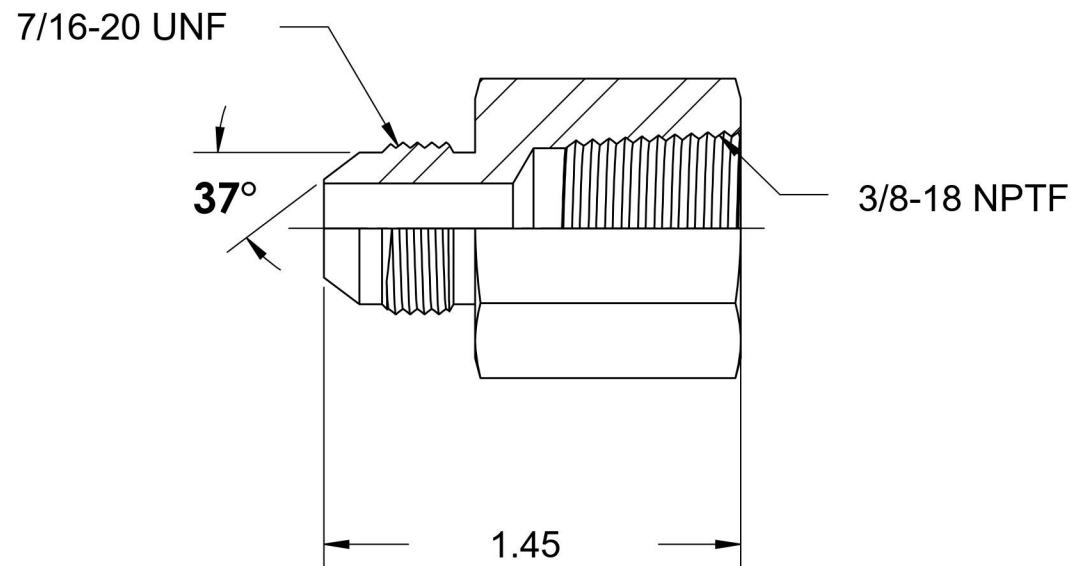

# 2405-04-06

Steel, SAE J514 Flared Tube Female Connector, 1/4" Male JIC x 3/8" Female NPTF

6701 Cochran Road  
Solon, Ohio 44139  
Phone: (440) 248-1880  
Toll Free: 1-888-331-1523

**Temperature Rating**

-65°F to 500°F

**Pressure Rating**

6000 psi

**Material**

C1045/12L14 Steel

**Finish**

Trivalent Zinc

**Industry Standards**

SAE J514 , SAE J476  
ASTM B633

**Series**

2405

**Series Description**

SAE J514 Flared Tube  
Female Connector