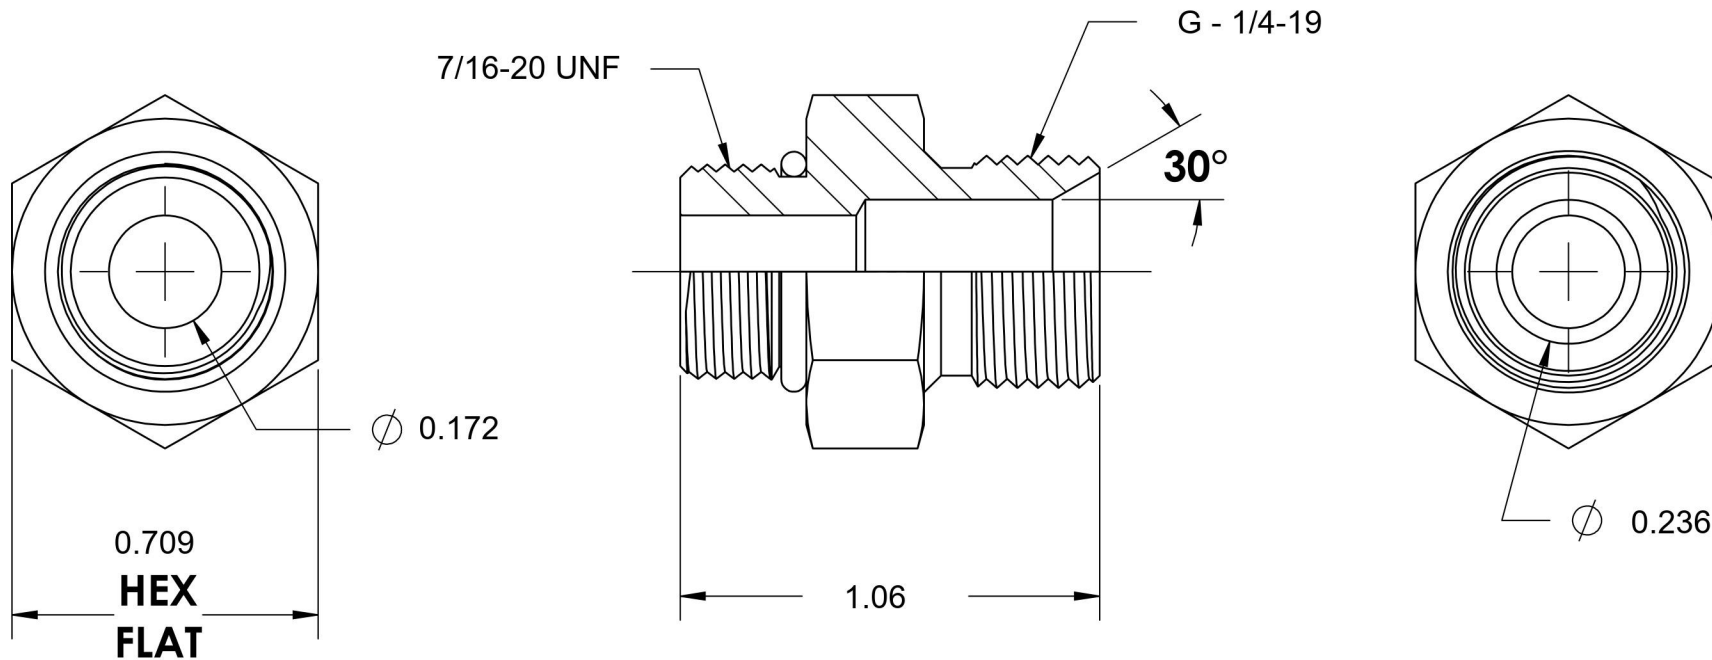

7062-04-04-SS

Stainless Steel, SAE J1926 O-Ring Boss Male BSPP Port/Line Adapter, 7/16-20 Male ORB x 1/4-19 Male BSPP 60° Line/Port

6701 Cochran Road
Solon, Ohio 44139
Phone: (440) 248-1880
Toll Free: 1-888-331-1523

Temperature Rating	Material	Industry Standards	Series
-40°F to 250°F	316/316L Stainless Steel	SAE J1926, ISO 1179	7062-SS
Pressure Rating	Finish	ISO 8434-6	Series Description
5100 psi	Passivated		SAE J1926 O-Ring Boss Male BSPP Port/Line Adapter