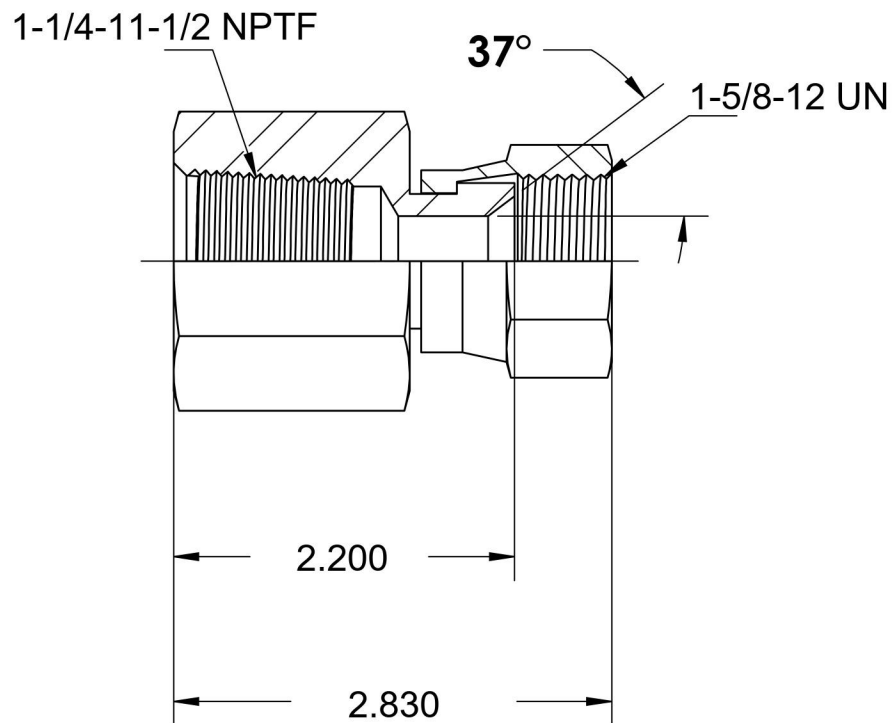

# 6506-20-20

Steel, SAE J514 37° Flare Swivel Female Connector, 1-1/4" Female NPTF x 1-1/4" Female JIC Swivel

6701 Cochran Road  
Solon, Ohio 44139  
Phone: (440) 248-1880  
Toll Free: 1-888-331-1523