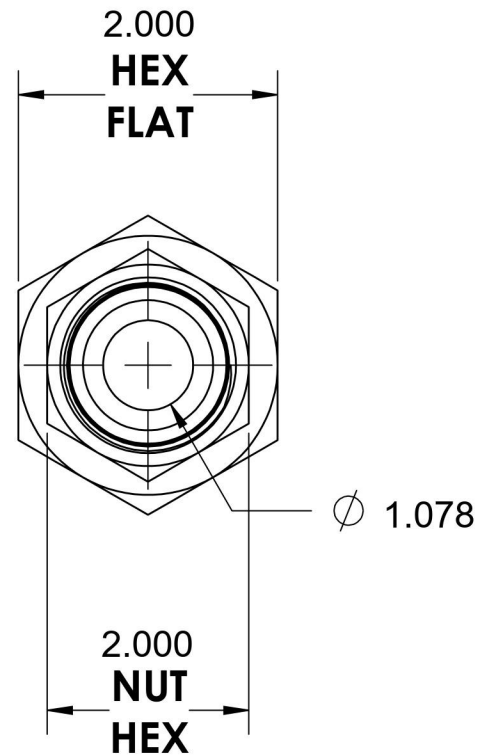

# 6506-20-20

Steel, SAE J514 37° Flare Swivel Female Connector, 1-1/4" Female NPTF x 1-1/4" Female JIC Swivel

6701 Cochran Road  
Solon, Ohio 44139  
Phone: (440) 248-1880  
Toll Free: 1-888-331-1523