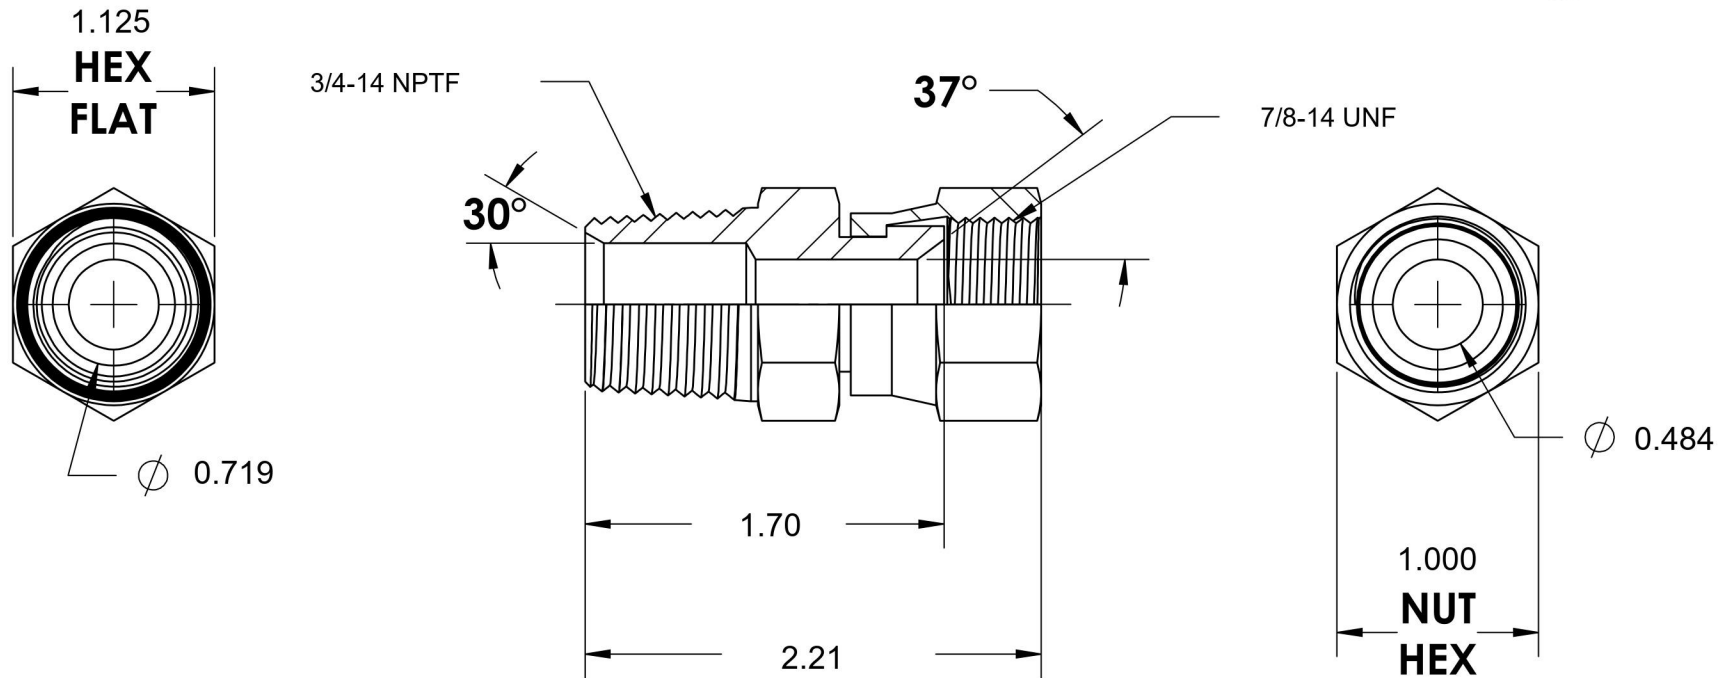

6505-12-10

Steel, SAE J514 37° Flare Swivel Male Connector, 3/4" Male NPTF 30° x 5/8" Female JIC Swivel

6701 Cochran Road
Solon, Ohio 44139
Phone: (440) 248-1880
Toll Free: 1-888-331-1523

Temperature Rating

-65°F to 500°F

Pressure Rating

5000 psi

Material

C1045/12L14 Steel

Finish

Trivalent Zinc

Industry Standards

SAE J514 , SAE J476
ASTM B633

Series

6505

Series Description

SAE J514 37° Flare Swivel
Male Connector