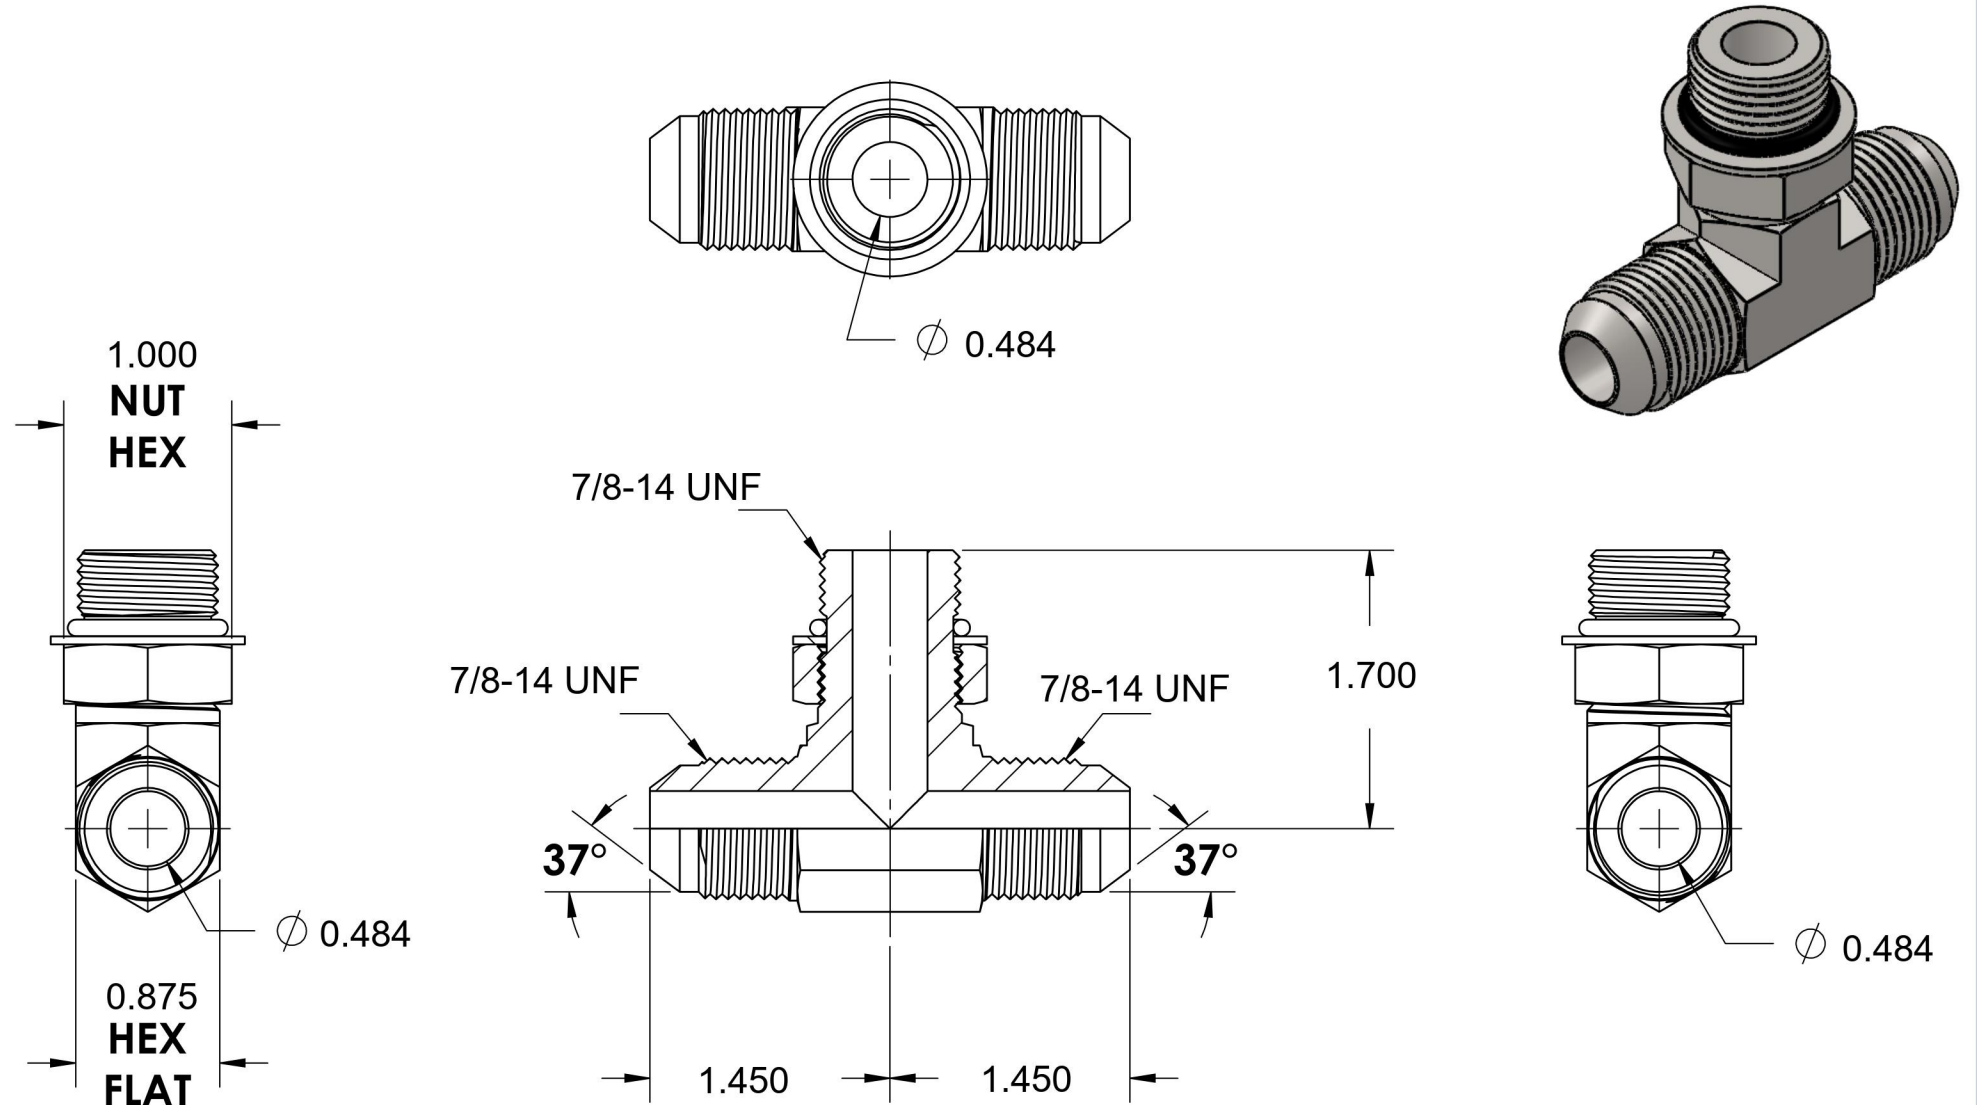

6803-10-10-10-NWO-SS

Stainless Steel, SAE J514 37° Flare Adjustable Port Branch Tee, 5/8" Male JIC x 5/8" Male JIC x 7/8-14 Male Adjustable ORB

6701 Cochran Road
Solon, Ohio 44139
Phone: (440) 248-1880
Toll Free: 1-888-331-1523

Temperature Rating

-40°F to 250°F

Pressure Rating

5400 psi

Material

316/316L Stainless Steel

Finish

Passivated

Industry Standards

SAE J514, SAE J1926-3
SAE J515

Series

6803-NWO-SS

Series Description

SAE J514 37° Flare Adjustable
Port Branch Tee