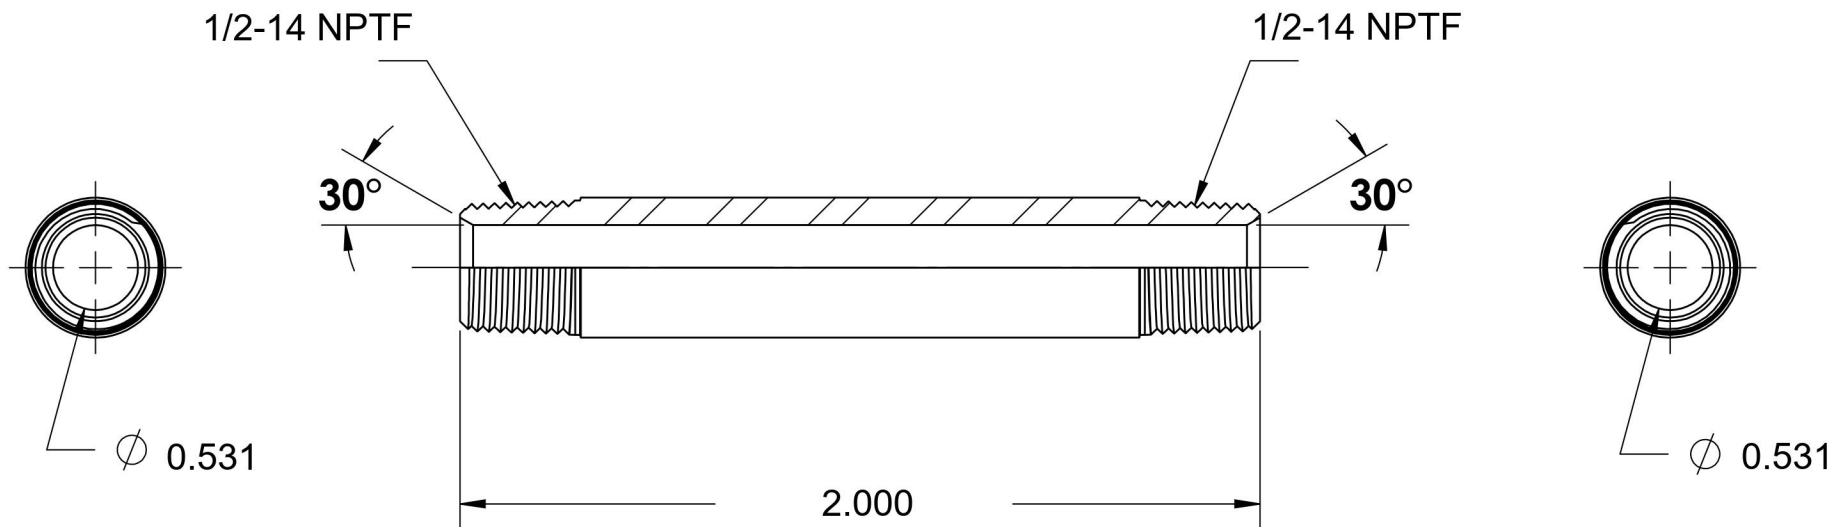

5404-N-08X2.000

Steel, SAE J514 Pipe Long Nipple, 1/2" Male NPTF 30° x 1/2" Male NPTF 30°

6701 Cochran Road
Solon, Ohio 44139
Phone: (440) 248-1880
Toll Free: 1-888-331-1523

Temperature Rating

-65°F to 500°F

Pressure Rating

6000 psi

Material

C1045/12L14 Steel

Finish

Trivalent Zinc

Industry Standards

SAE J514, SAE J476
ASTM B633

Series

5404-N

Series Description

SAE J514 Pipe Long Nipple