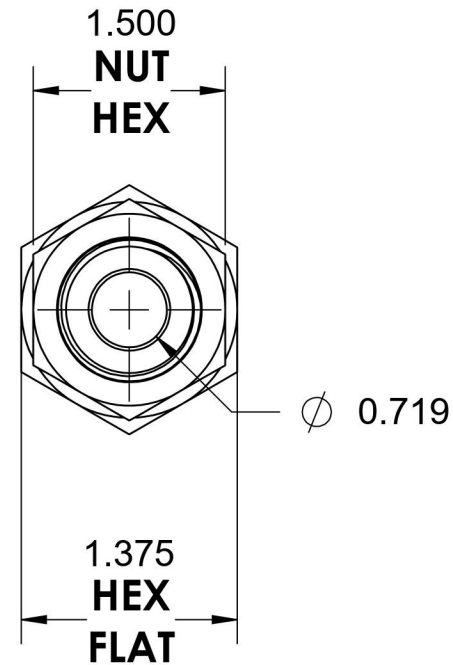

# 2705-LN-12-14

Steel, SAE J514 Flared Tube Female Bulkhead, 3/4" Female NPTF x 7/8" Male JIC

6701 Cochran Road  
Solon, Ohio 44139  
Phone: (440) 248-1880  
Toll Free: 1-888-331-1523

**Temperature Rating**

-65°F to 500°F

**Pressure Rating**

4000 psi

**Material**

C1045/12L14 Steel

**Finish**

Trivalent Zinc

**Industry Standards**

SAE J514 , SAE J476  
ASTM B633

**Series**

2705-LN

**Series Description**

SAE J514 Flared Tube  
Female Bulkhead