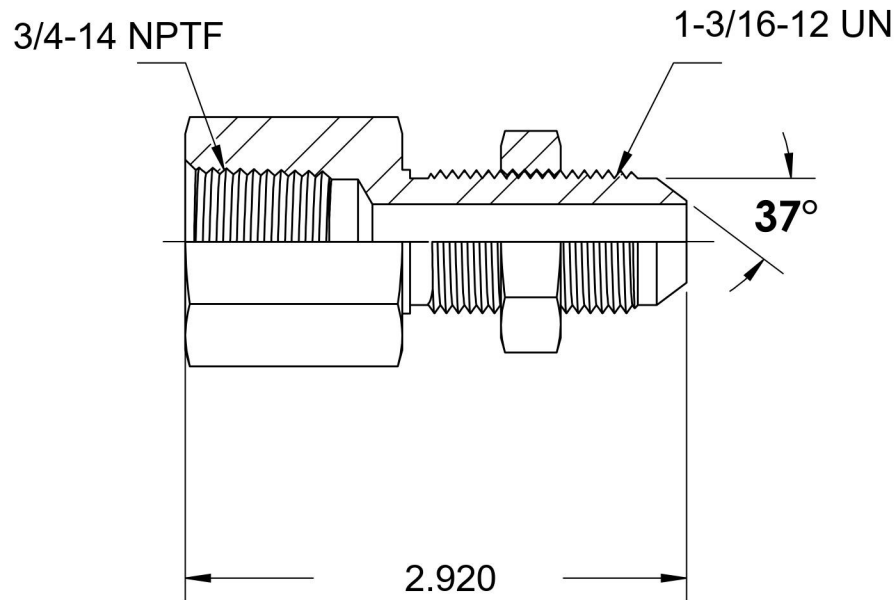

# 2705-LN-12-14

Steel, SAE J514 Flared Tube Female Bulkhead, 3/4" Female NPTF x 7/8" Male JIC

6701 Cochran Road  
Solon, Ohio 44139  
Phone: (440) 248-1880  
Toll Free: 1-888-331-1523

**Temperature Rating**

-65°F to 500°F

**Pressure Rating**

4000 psi

**Material**

C1045/12L14 Steel

**Finish**

Trivalent Zinc

**Industry Standards**

SAE J514 , SAE J476  
ASTM B633

**Series**

2705-LN

**Series Description**

SAE J514 Flared Tube  
Female Bulkhead