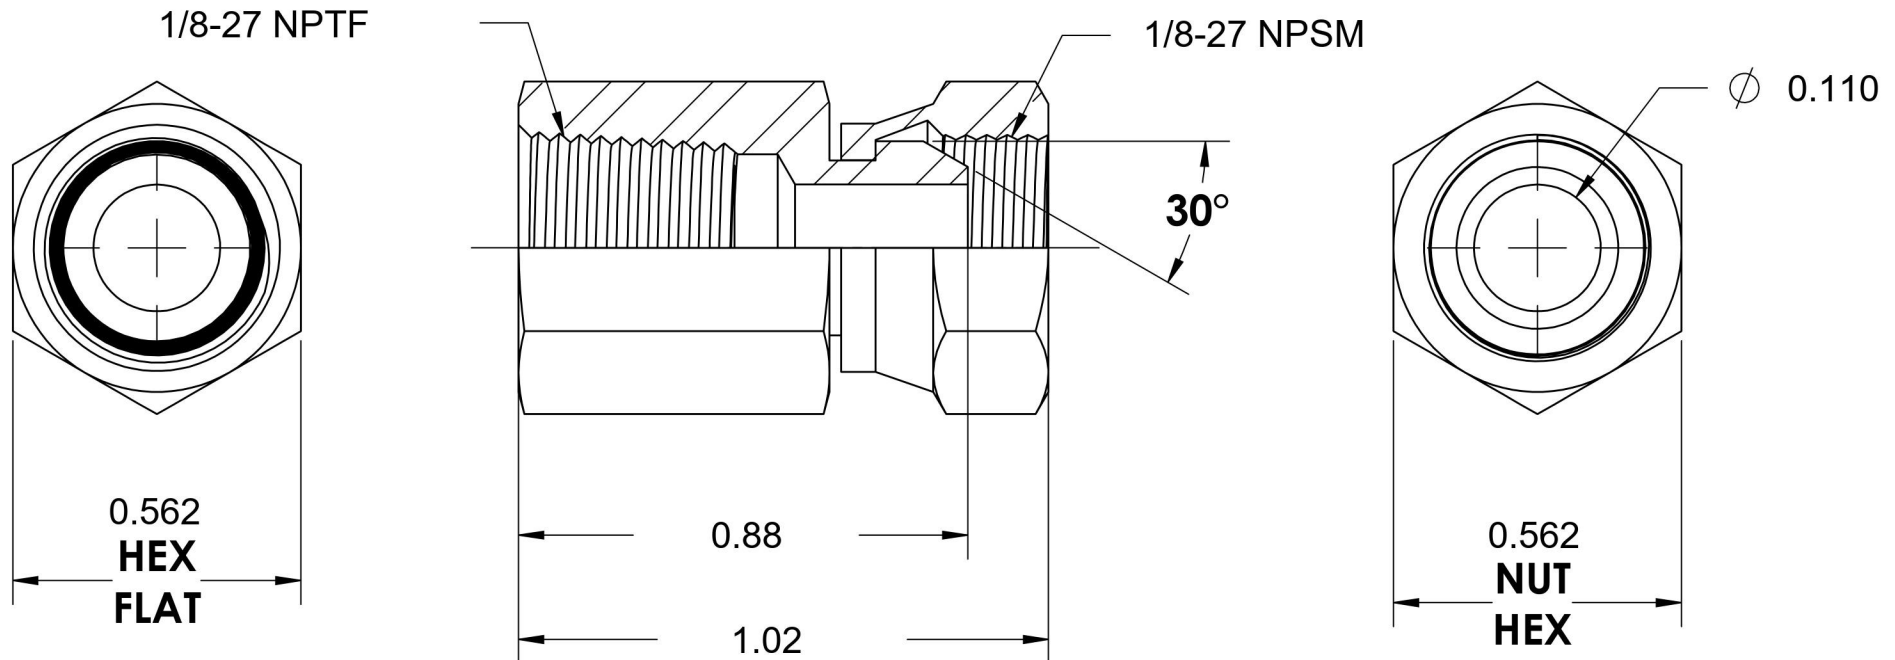

1405-02-02

Steel, SAE J514 NPSM Swivel Female Connector, 1/8" Female NPTF x 1/8" Female NPSM Swivel

6701 Cochran Road
Solon, Ohio 44139
Phone: (440) 248-1880
Toll Free: 1-888-331-1523

Temperature Rating -65°F to 500°F	Material C1045/12L14 Steel	Industry Standards SAE J514, SAE J476 ASTM B633	Series 1405
Pressure Rating 6000 psi	Finish Trivalent Zinc		Series Description SAE J514 NPSM Swivel Female Connector