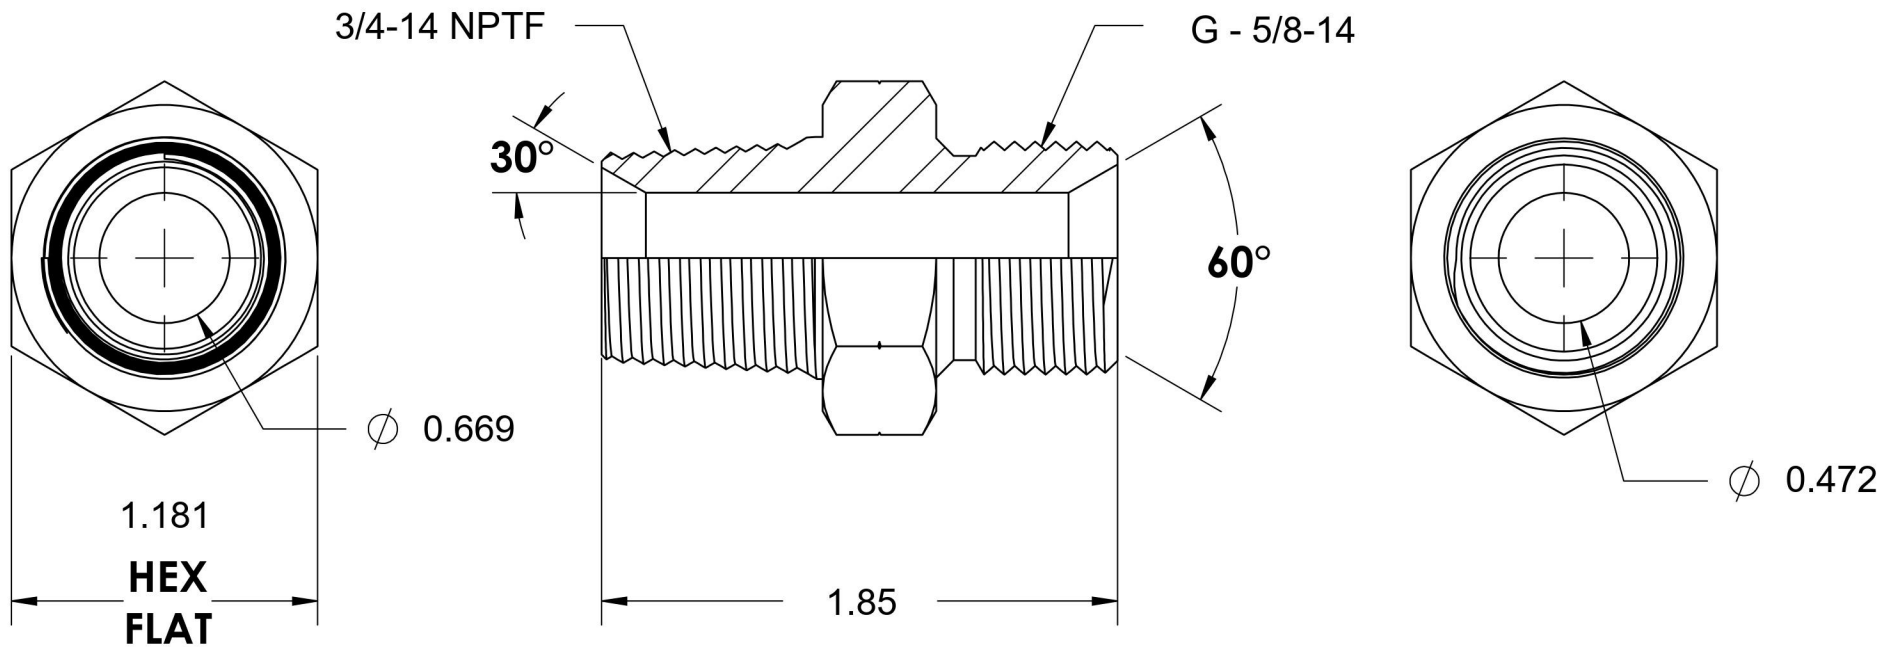

7032-12-10-SS

Stainless Steel, SAE J476 Pipe Male BSPP Port/Line Adapter, 3/4" Male NPTF 30° x 5/8-14 Male BSPP 60° Line/Port

6701 Cochran Road
Solon, Ohio 44139
Phone: (440) 248-1880
Toll Free: 1-888-331-1523

Temperature Rating -425°F to 1200°F	Material 316/316L Stainless Steel	Industry Standards SAE J476, ISO 1179	Series 7032-SS
Pressure Rating 2900 psi	Finish Passivated		Series Description SAE J476 Pipe Male BSPP Port/Line Adapter