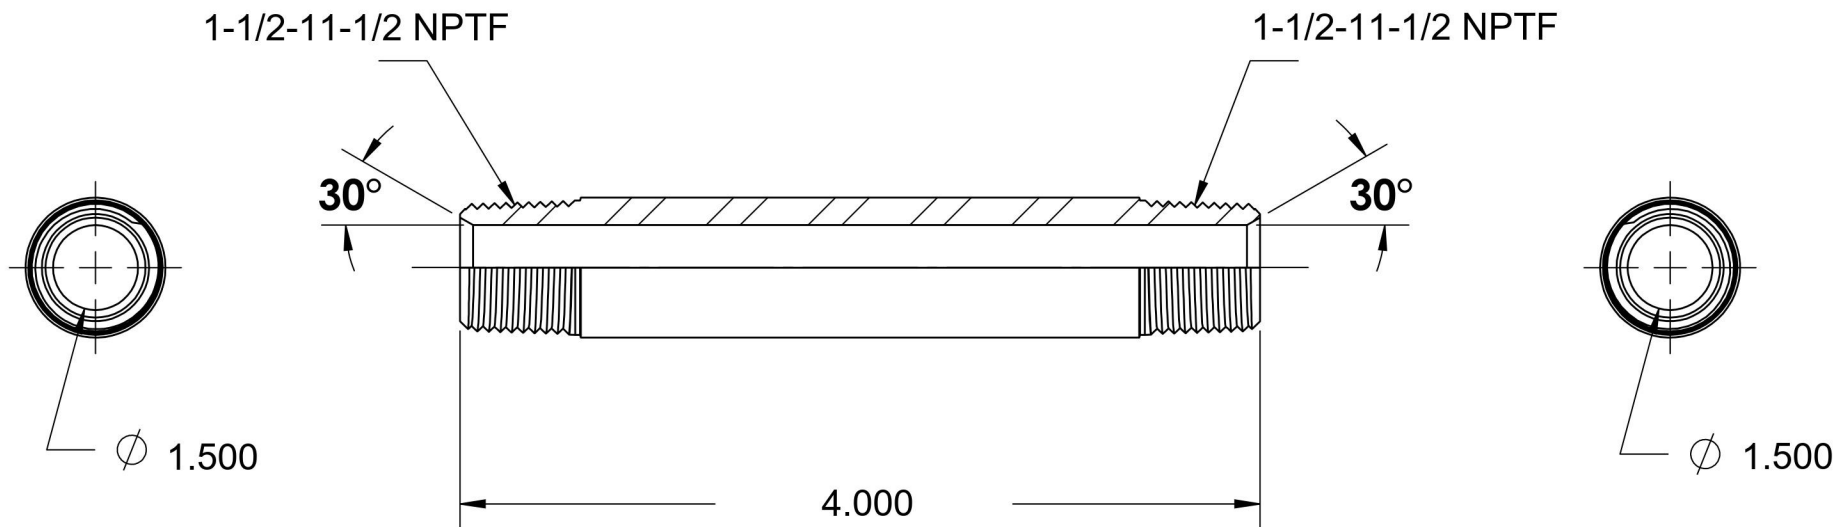

5404-N-24X4.000

Steel, SAE J514 Pipe Long Nipple, 1-1/2" Male NPTF 30° x 1-1/2" Male NPTF 30°

6701 Cochran Road
Solon, Ohio 44139
Phone: (440) 248-1880
Toll Free: 1-888-331-1523

Temperature Rating

-65°F to 500°F

Series

5404-N

Series Description

SAE J514 Pipe Long Nipple