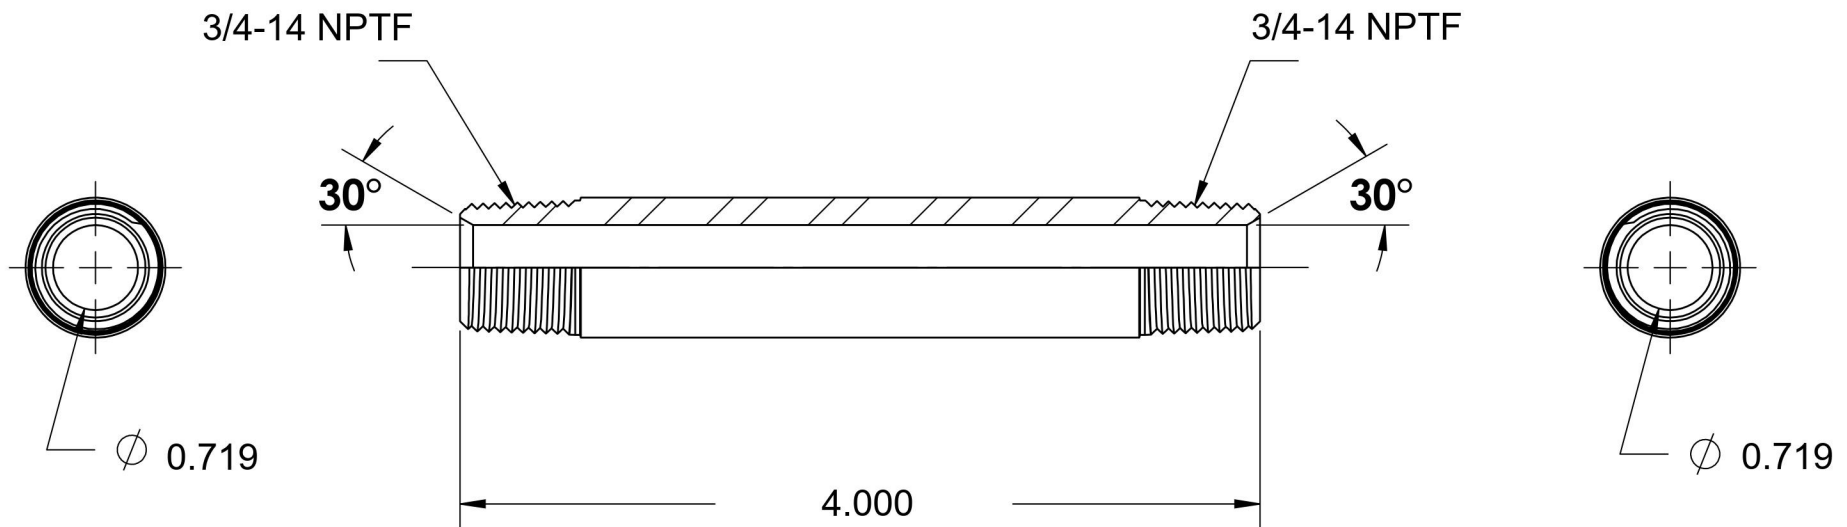

5404-N-12X4.000

Steel, SAE J514 Pipe Long Nipple, 3/4" Male NPTF 30° x 3/4" Male NPTF 30°

6701 Cochran Road
Solon, Ohio 44139
Phone: (440) 248-1880
Toll Free: 1-888-331-1523

Temperature Rating	Material	Industry Standards	Series
-65°F to 500°F	C1045/12L14 Steel	SAE J514, SAE J476 ASTM B633	5404-N
Pressure Rating	Finish		Series Description
5500 psi	Trivalent Zinc		SAE J514 Pipe Long Nipple