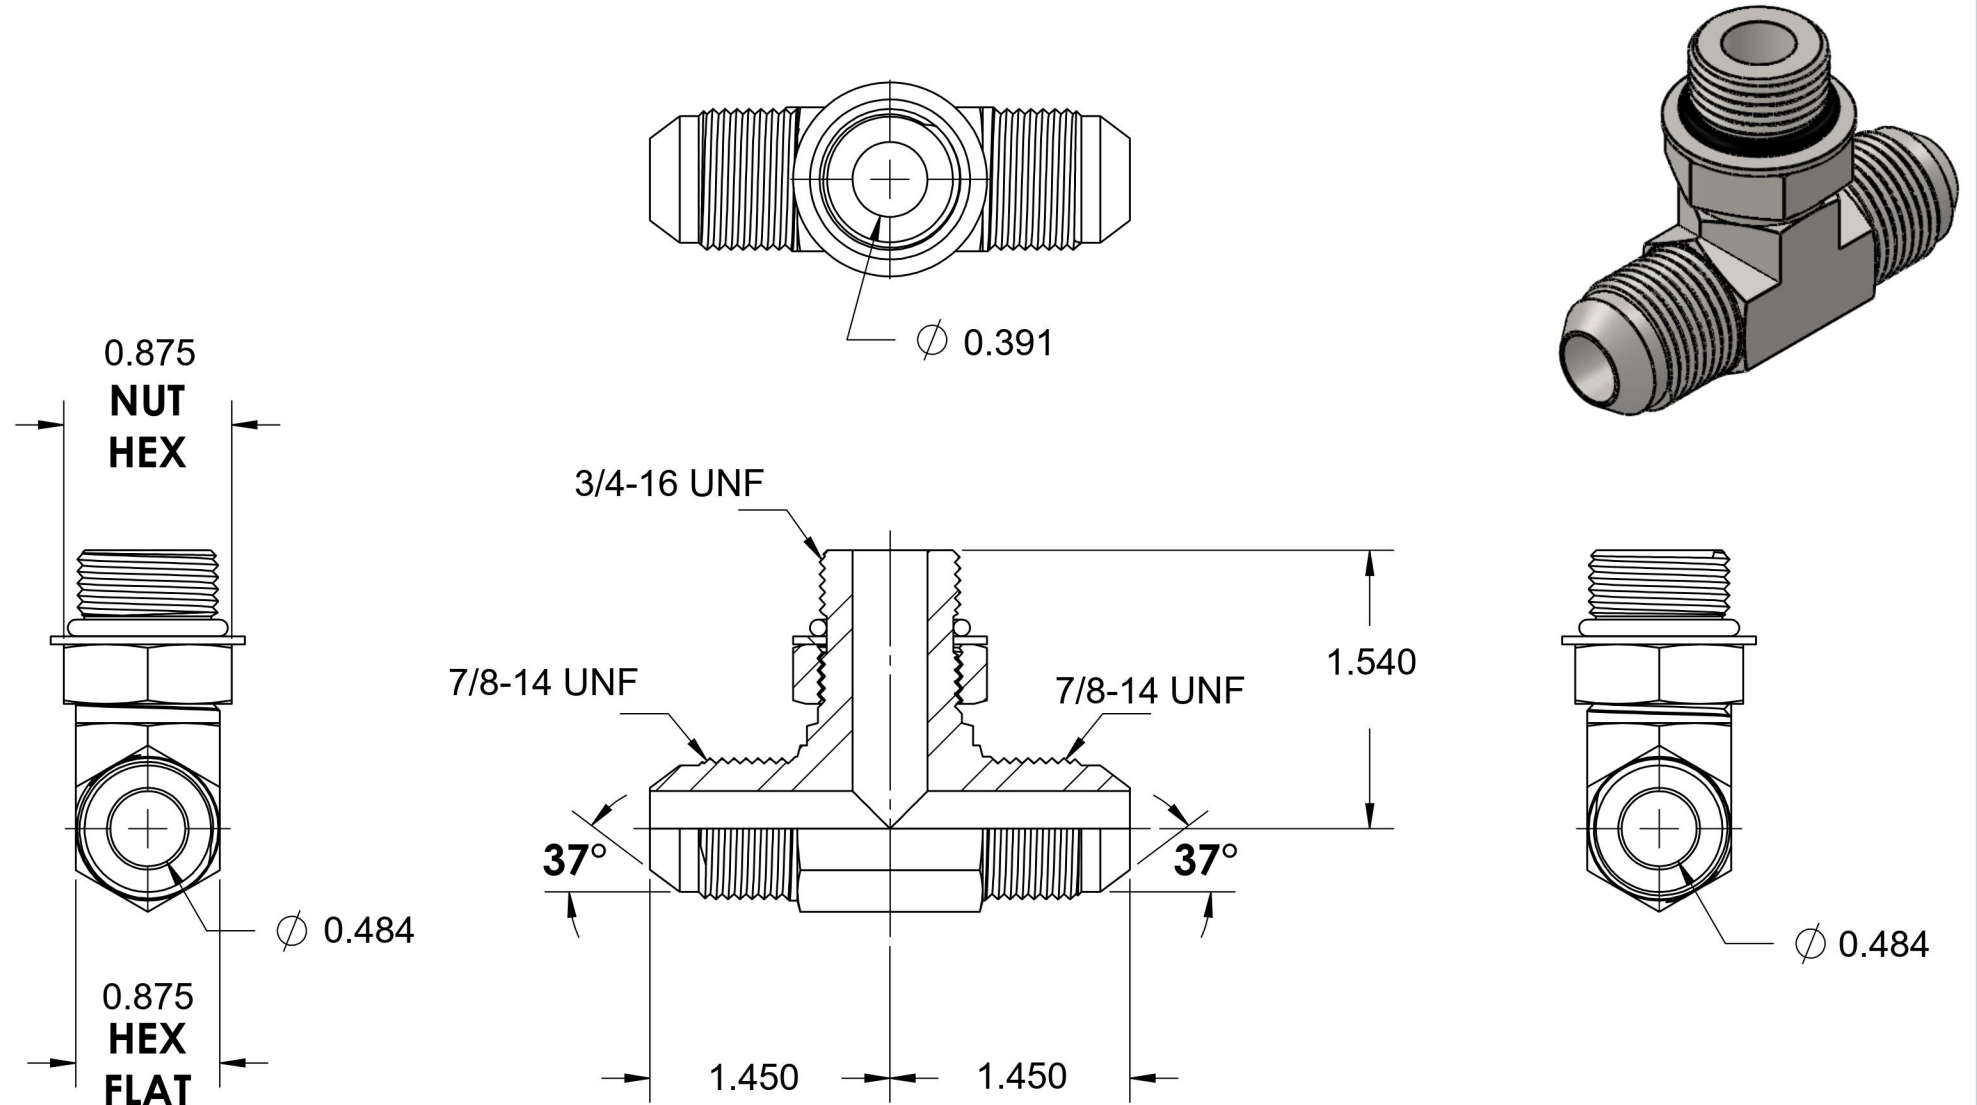

# 6803-10-10-08-NWO-FG

Steel, SAE J514 37° Flare Adjustable Port Branch Tee, 5/8" Male JIC x 5/8" Male JIC x 3/4-16 Male Adjustable ORB

6701 Cochran Road  
Solon, Ohio 44139  
Phone: (440) 248-1880  
Toll Free: 1-888-331-1523

**Temperature Rating**

-40°F to 250°F

**Pressure Rating**

5000 psi

**Material**

C1045 Steel

**Finish**

Trivalent Zinc

**Industry Standards**

SAE J514, SAE J1926-3  
SAE J515, ASTM B633

**Series**

6803-NWO-FG

**Series Description**

SAE J514 37° Flare Adjustable Port Branch Tee