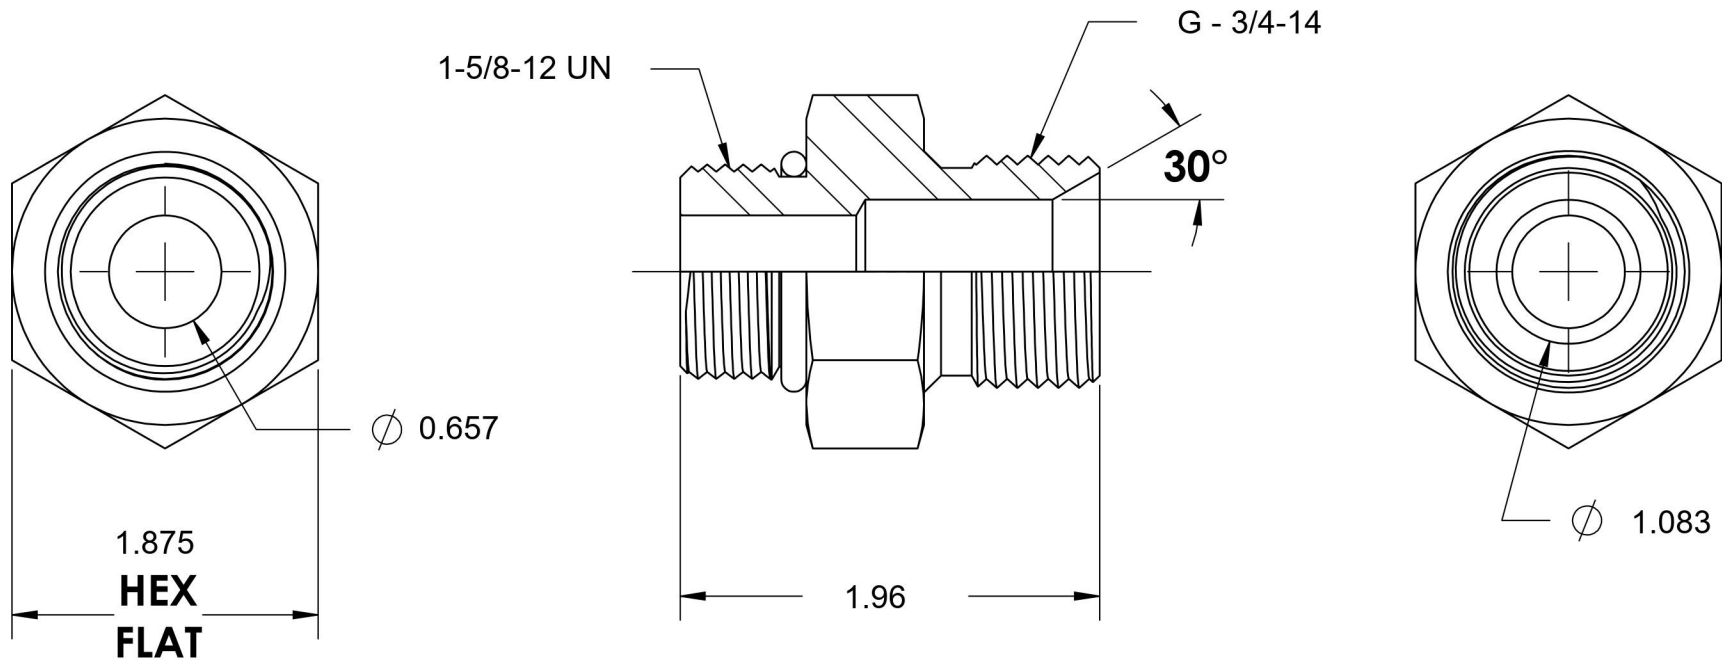

# 7062-20-12

Steel, SAE J1926 O-Ring Boss Male BSPP Port/Line Adapter, 1-5/8-12 Male ORB x 3/4-14 Male BSPP 60° Line/Port

6701 Cochran Road  
Solon, Ohio 44139  
Phone: (440) 248-1880  
Toll Free: 1-888-331-1523

<b>Temperature Rating</b>	<b>Material</b>	<b>Industry Standards</b>	<b>Series</b>
-40°F to 250°F	C1045 / 12L14 Steel	SAE J1926, ISO 1179	7062
<b>Pressure Rating</b>	<b>Finish</b>	ISO 8434-6, ASTM B633	<b>Series Description</b>
2900 psi	Trivalent Zinc		SAE J1926 O-Ring Boss Male BSPP Port/Line Adapter