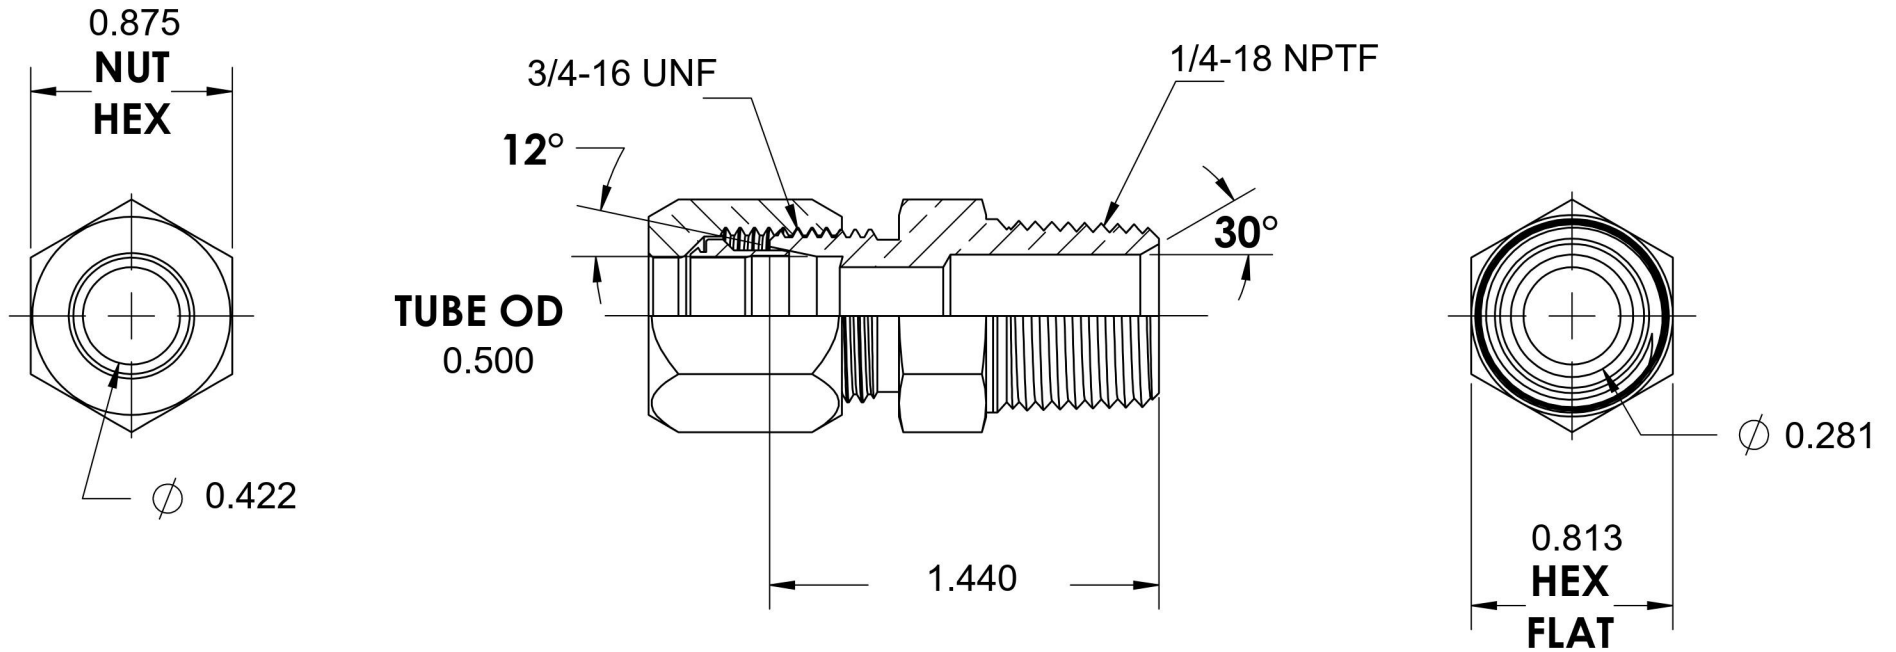

# C2404-08-04-SS

Stainless Steel, SAE J514 Flareless Tube Male Connector, 1/2" Flareless Bite Type x 1/4" Male NPTF 30°

6701 Cochran Road  
Solon, Ohio 44139  
Phone: (440) 248-1880  
Toll Free: 1-888-331-1523

<b>Temperature Rating</b>	<b>Material</b>	<b>Industry Standards</b>	<b>Series</b>
-425°F to 1200°F	316/316L Stainless Steel	SAE J514, SAE J476	C2404-SS
<b>Pressure Rating</b>	<b>Finish</b>		<b>Series Description</b>
5000 psi	Passivated		SAE J514 Flareless Tube Male Connector