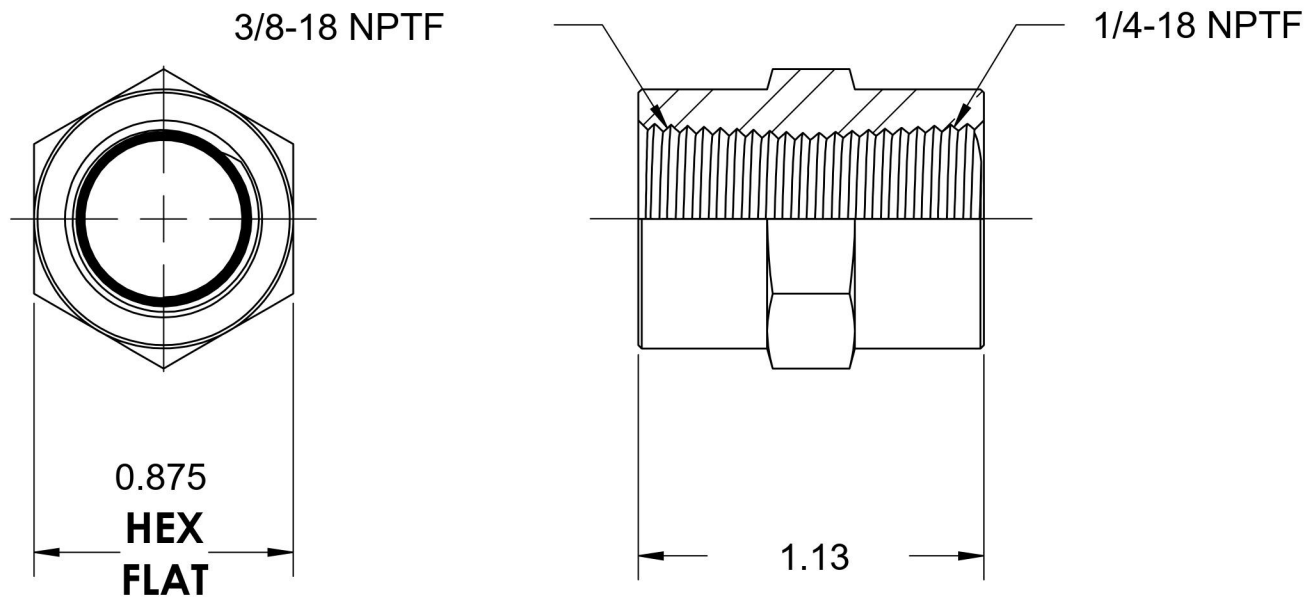

5000-06-04

Steel, SAE J514 Pipe Hex Coupling, 3/8" Female NPTF x 1/4" Female NPTF

6701 Cochran Road
Solon, Ohio 44139
Phone: (440) 248-1880
Toll Free: 1-888-331-1523

Temperature Rating

-65°F to 500°F

Pressure Rating

5000

Series Description

SAE J514 Pipe Hex Coupling