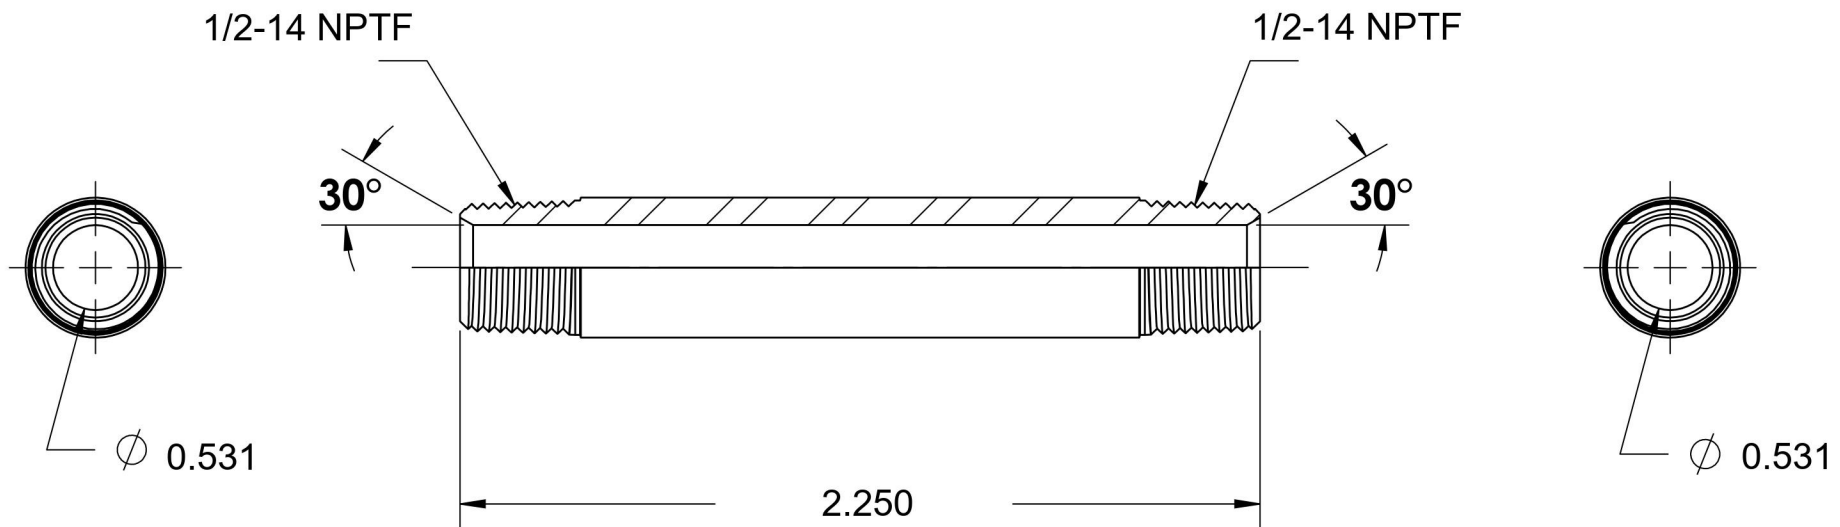

5404-N-08X2.250

Steel, SAE J514 Pipe Long Nipple, 1/2" Male NPTF 30° x 1/2" Male NPTF 30°

6701 Cochran Road
Solon, Ohio 44139
Phone: (440) 248-1880
Toll Free: 1-888-331-1523

Temperature Rating	Material	Industry Standards	Series
-65°F to 500°F	C1045/12L14 Steel	SAE J514, SAE J476 ASTM B633	5404-N
Pressure Rating	Finish		Series Description
6000 psi	Trivalent Zinc		SAE J514 Pipe Long Nipple