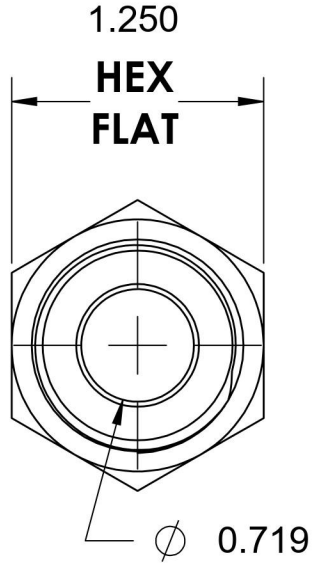

# 6400-14-12-O

Steel, SAE J514 37° Flare Port Connector, 7/8" Male JIC x 1-1/16-12 Male ORB

6701 Cochran Road  
Solon, Ohio 44139  
Phone: (440) 248-1880  
Toll Free: 1-888-331-1523

<b>Temperature Rating</b> -40°F to 250°F	<b>Material</b> C1045 / 12L14 Steel	<b>Industry Standards</b> SAE J514, SAE J1926-3 ASTM B633	<b>Series</b> 6400-O
<b>Pressure Rating</b> 5000 psi	<b>Finish</b> Trivalent Zinc		<b>Series Description</b> SAE J514 37° Flare Port Connector