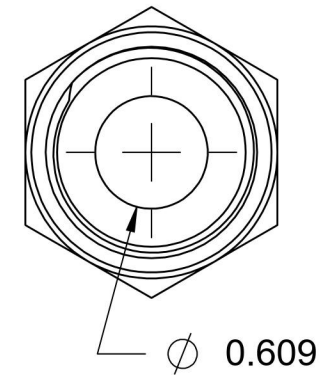

# 6400-14-12-O

Steel, SAE J514 37° Flare Port Connector, 7/8" Male JIC x 1-1/16-12 Male ORB

6701 Cochran Road  
Solon, Ohio 44139  
Phone: (440) 248-1880  
Toll Free: 1-888-331-1523

<b>Temperature Rating</b> -40°F to 250°F	<b>Material</b> C1045 / 12L14 Steel	<b>Industry Standards</b> SAE J514, SAE J1926-3 ASTM B633	<b>Series</b> 6400-O
<b>Pressure Rating</b> 5000 psi	<b>Finish</b> Trivalent Zinc		<b>Series Description</b> SAE J514 37° Flare Port Connector