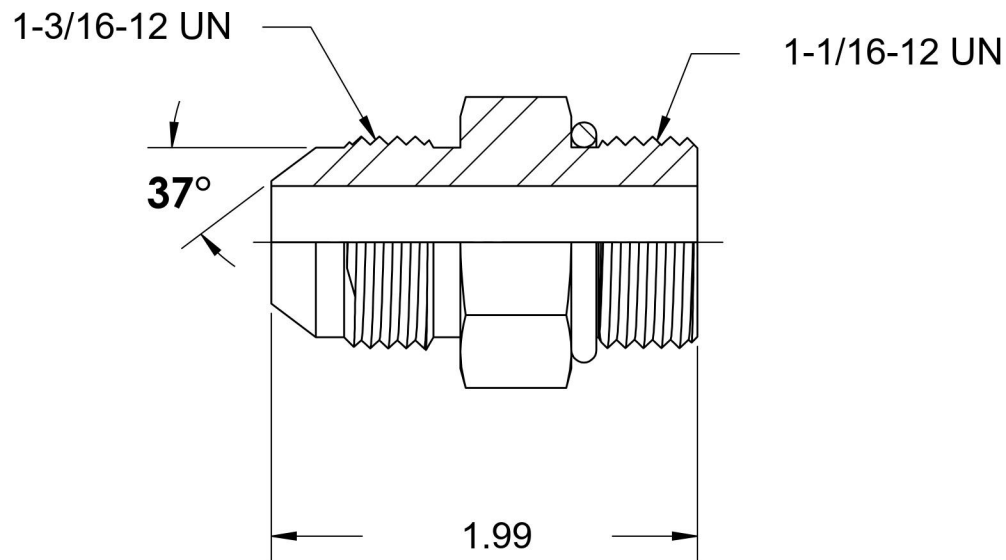

# 6400-14-12-O

Steel, SAE J514 37° Flare Port Connector, 7/8" Male JIC x 1-1/16-12 Male ORB

6701 Cochran Road  
Solon, Ohio 44139  
Phone: (440) 248-1880  
Toll Free: 1-888-331-1523

<b>Temperature Rating</b> -40°F to 250°F	<b>Material</b> C1045 / 12L14 Steel	<b>Industry Standards</b> SAE J514, SAE J1926-3 ASTM B633	<b>Series</b> 6400-O
<b>Pressure Rating</b> 5000 psi	<b>Finish</b> Trivalent Zinc		<b>Series Description</b> SAE J514 37° Flare Port Connector