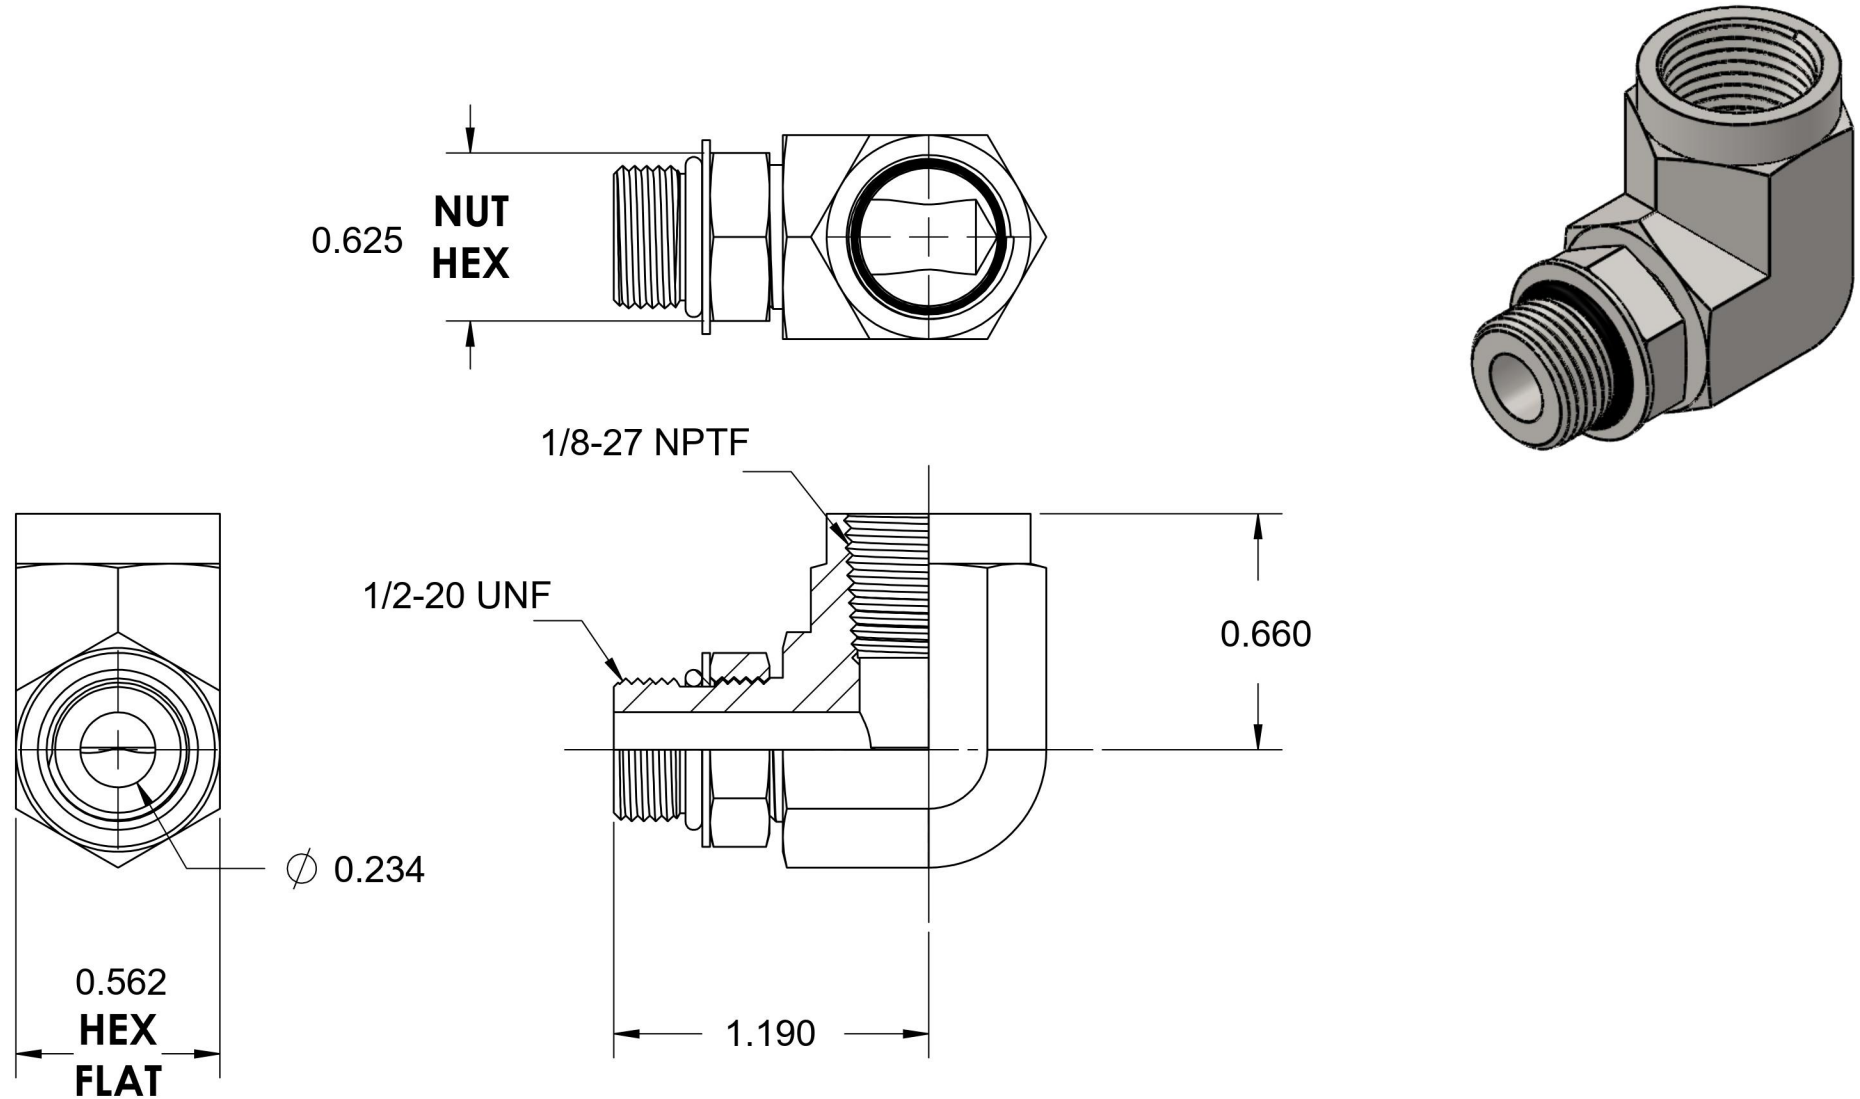

# 6805-05-02-NWO-FG

Steel, SAE J1926 Adjustable O-Ring Boss 90° Female Elbow, 1/2-20 Male Adjustable ORB x 1/8" Female NPTF

6701 Cochran Road  
Solon, Ohio 44139  
Phone: (440) 248-1880  
Toll Free: 1-888-331-1523

<b>Temperature Rating</b>	<b>Material</b>	<b>Industry Standards</b>	<b>Series</b>
-40°F to 250°F	C1045 Steel	SAE J1926-3, SAE J476 SAE J515, ASTM B633	6805-NWO-FG
<b>Pressure Rating</b>	<b>Finish</b>		<b>Series Description</b>
5000 psi	Trivalent Zinc		SAE J1926 Adjustable O-Ring Boss 90° Female Elbow