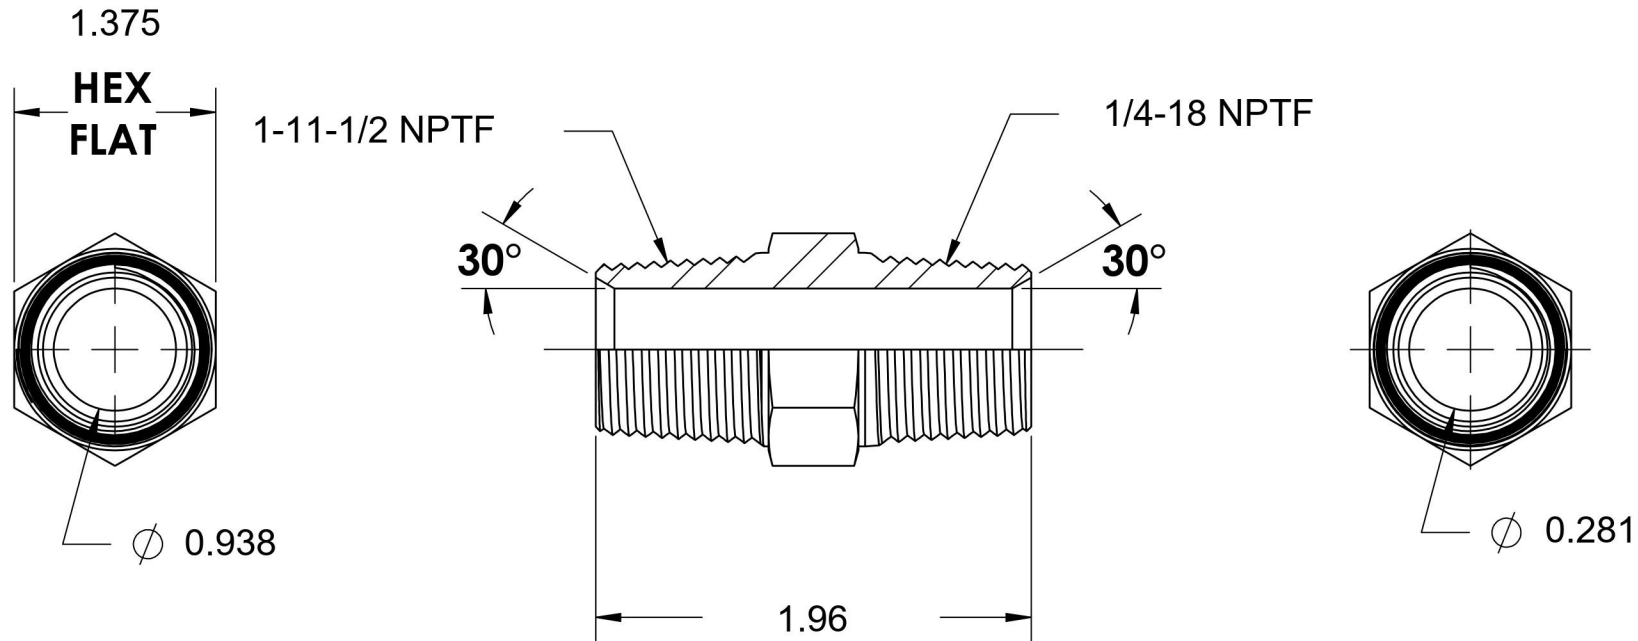

# 5404-16-04

Steel, SAE J514 Pipe Nipple, 1" Male NPTF 30° x 1/4" Male NPTF 30°

6701 Cochran Road  
Solon, Ohio 44139  
Phone: (440) 248-1880  
Toll Free: 1-888-331-1523

**Temperature Rating**

-65°F to 500°F

**Pressure Rating**

4500 psi

**Material**

C1045/12L14 Steel

**Finish**

Trivalent Zinc

**Industry Standards**

SAE J514 , SAE J476

ASTM B633

**Series**

5404

**Series Description**

SAE J514 Pipe Nipple