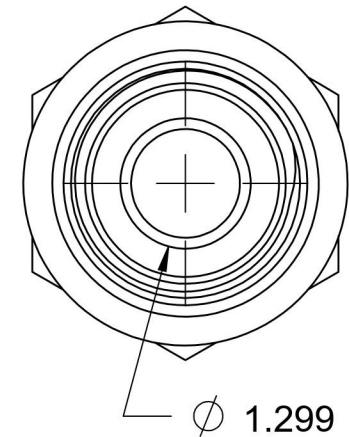

7002-32-24-SS-BS

Stainless Steel, SAE J514 37° Flare BSPP Type (D) Bonded Seal Port/Line Adapter, 2" Male JIC x 1-1/2-11 Male BSPP 60° Line/Port

6701 Cochran Road
Solon, Ohio 44139
Phone: (440) 248-1880
Toll Free: 1-888-331-1523