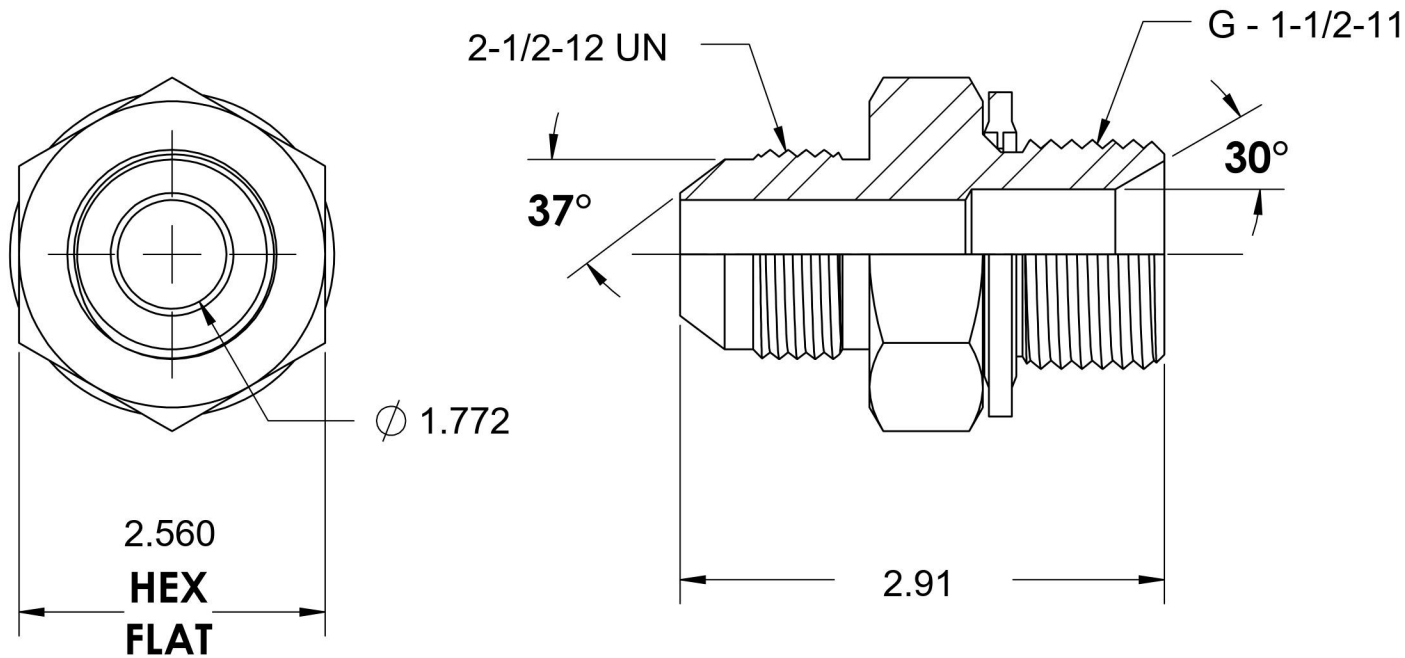

7002-32-24-SS-BS

Stainless Steel, SAE J514 37° Flare BSPP Type (D) Bonded Seal Port/Line Adapter, 2" Male JIC x 1-1/2-11 Male BSPP 60° Line/Port

6701 Cochran Road
Solon, Ohio 44139
Phone: (440) 248-1880
Toll Free: 1-888-331-1523

Temperature Rating	Material	Industry Standards	Series
-22°F to 257°F	316/316L Stainless Steel	SAE J514, ISO 1179	7002-BS-SS
Pressure Rating	Finish		Series Description
1500 psi	Passivated		SAE J514 37° Flare BSPP Type (D) Bonded Seal Port/Line Adapter