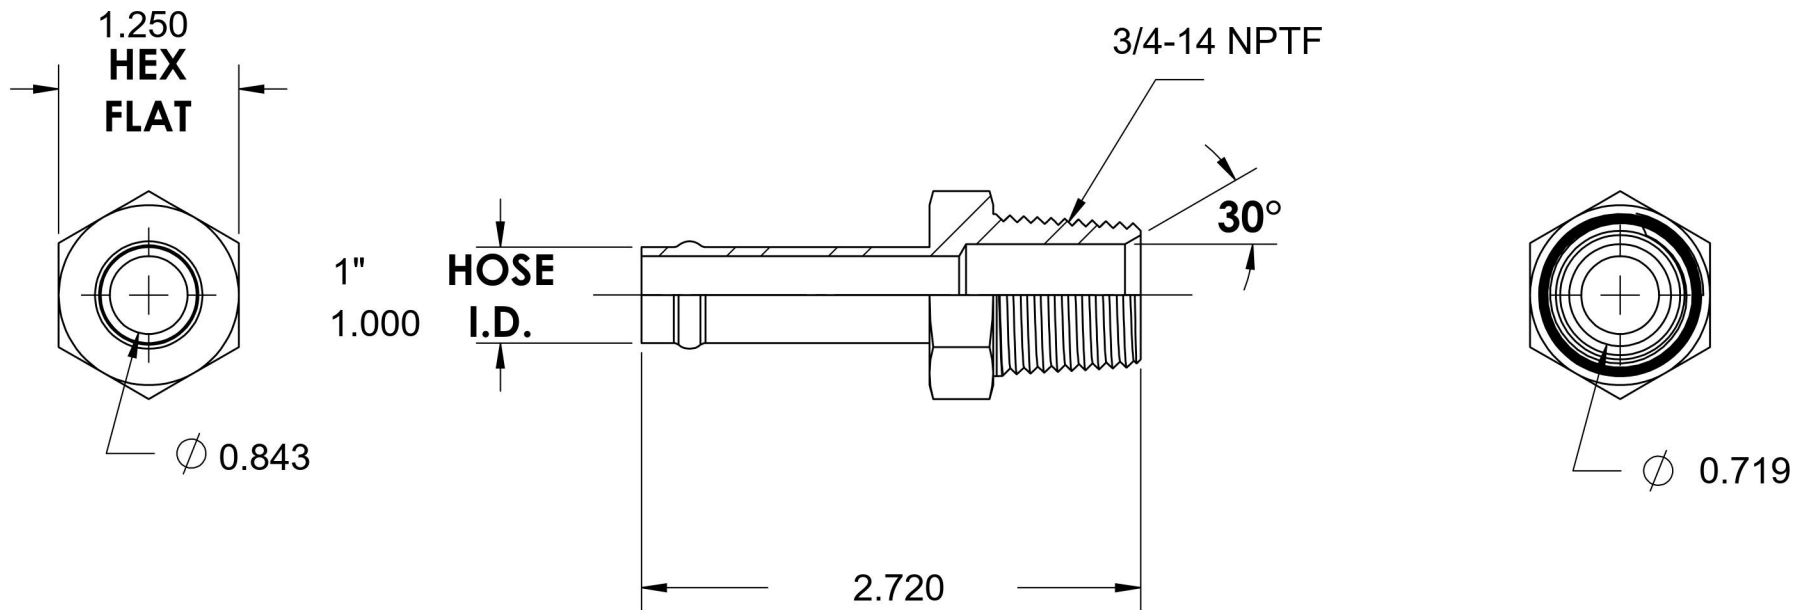

# 4404-16-12

Steel, SAE J1231 Hose Bead Male Connector, 1" Beaded Hose Barb x 3/4" Male NPTF 30°

6701 Cochran Road  
Solon, Ohio 44139  
Phone: (440) 248-1880  
Toll Free: 1-888-331-1523

**Temperature Rating**

-65°F to 500°F

**Pressure Rating**

150 psi

**Material**

C1045/12L14 Steel

**Finish**

Trivalent Zinc

**Industry Standards**

SAE J1231, SAE J476  
ASTM B633

**Series**

4404

**Series Description**

SAE J1231 Hose Bead Male Connector