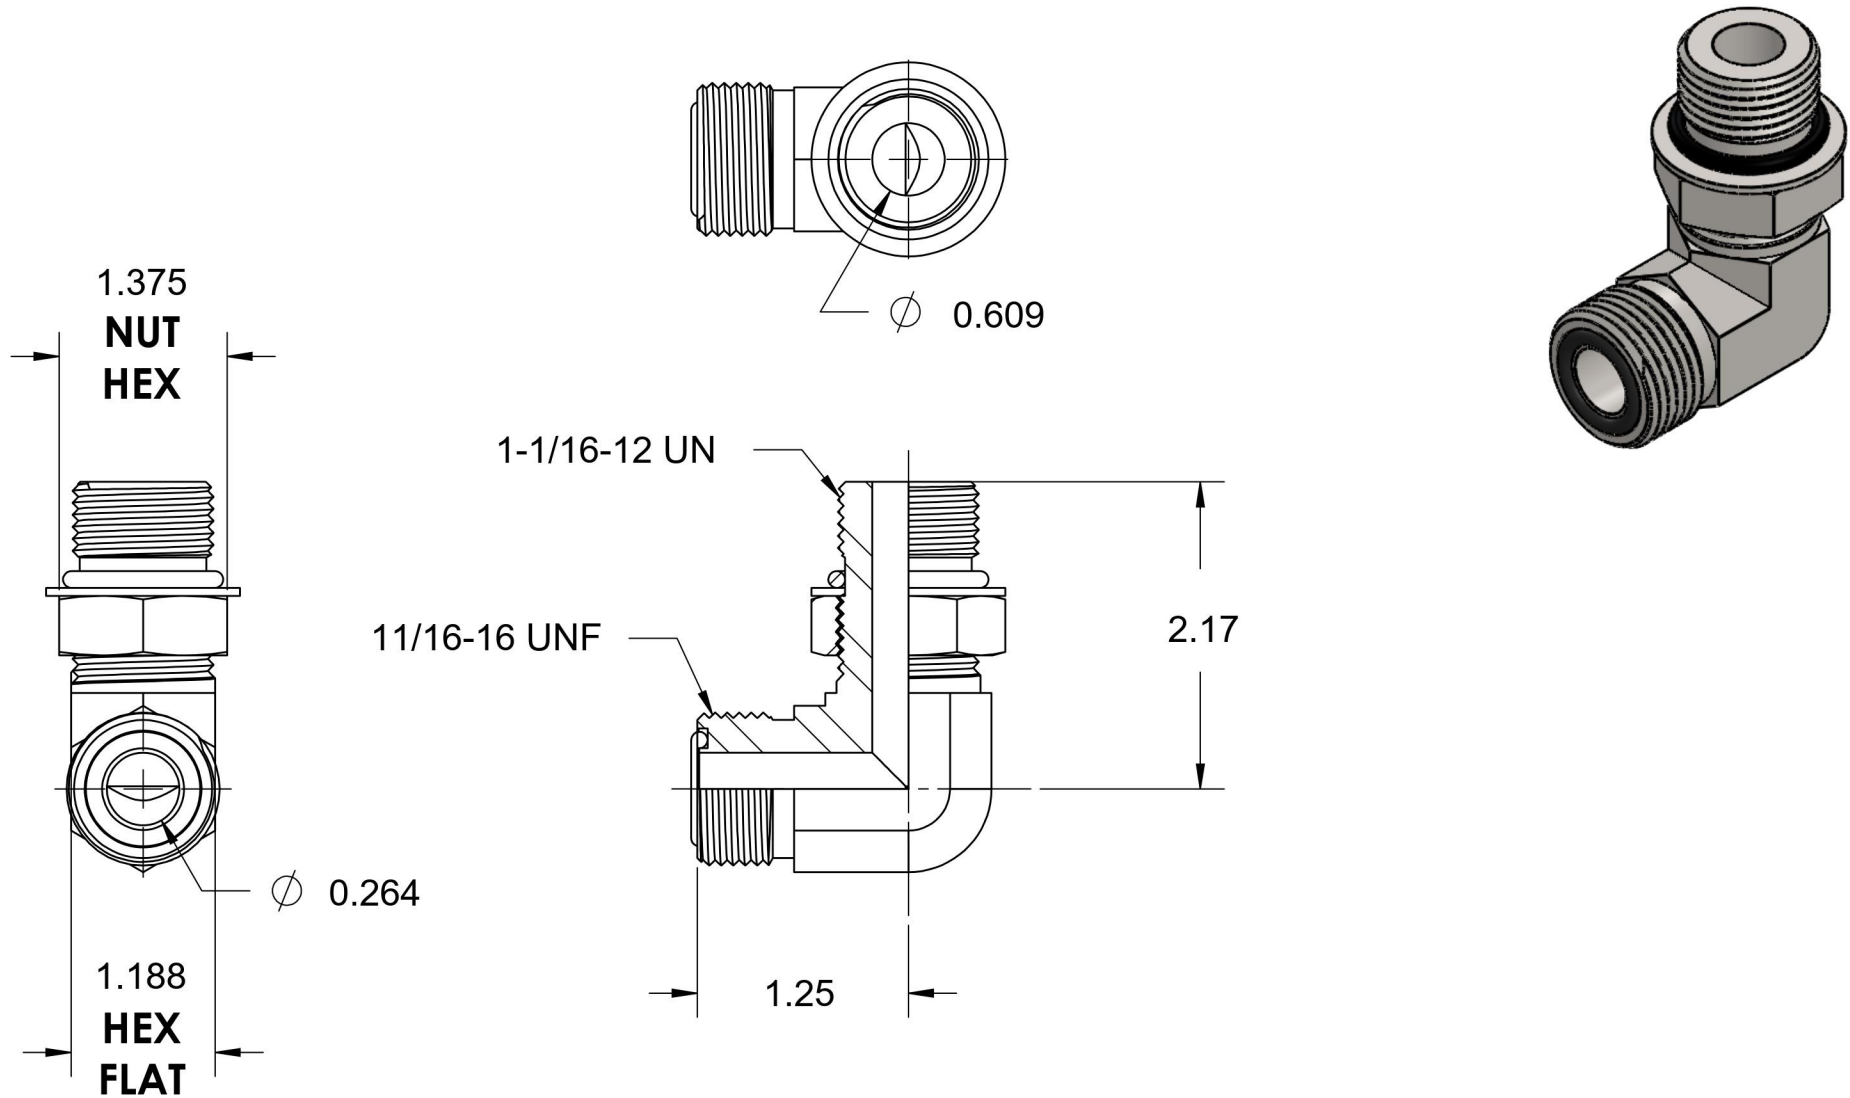

FS6801-06-12-NWO-FG

Steel, SAE J1453 O-Ring Face Seal 90° Adjustable Port Elbow, 3/8" Male ORFS x 1-1/16-12 Male Adjustable ORB

6701 Cochran Road
Solon, Ohio 44139
Phone: (440) 248-1880
Toll Free: 1-888-331-1523

| | | | |
|---|---------------------------------|--|--|
| Temperature Rating -40°F to 250°F | Material C1045 Steel | Industry Standards SAE J1453, SAE J1926-2 ASTM B633 | Series FS6801-NWO-FG |
| Pressure Rating 6000 psi | Finish Trivalent Zinc | | Series Description SAE J1453 O-Ring Face Seal 90° Adjustable Port Elbow |