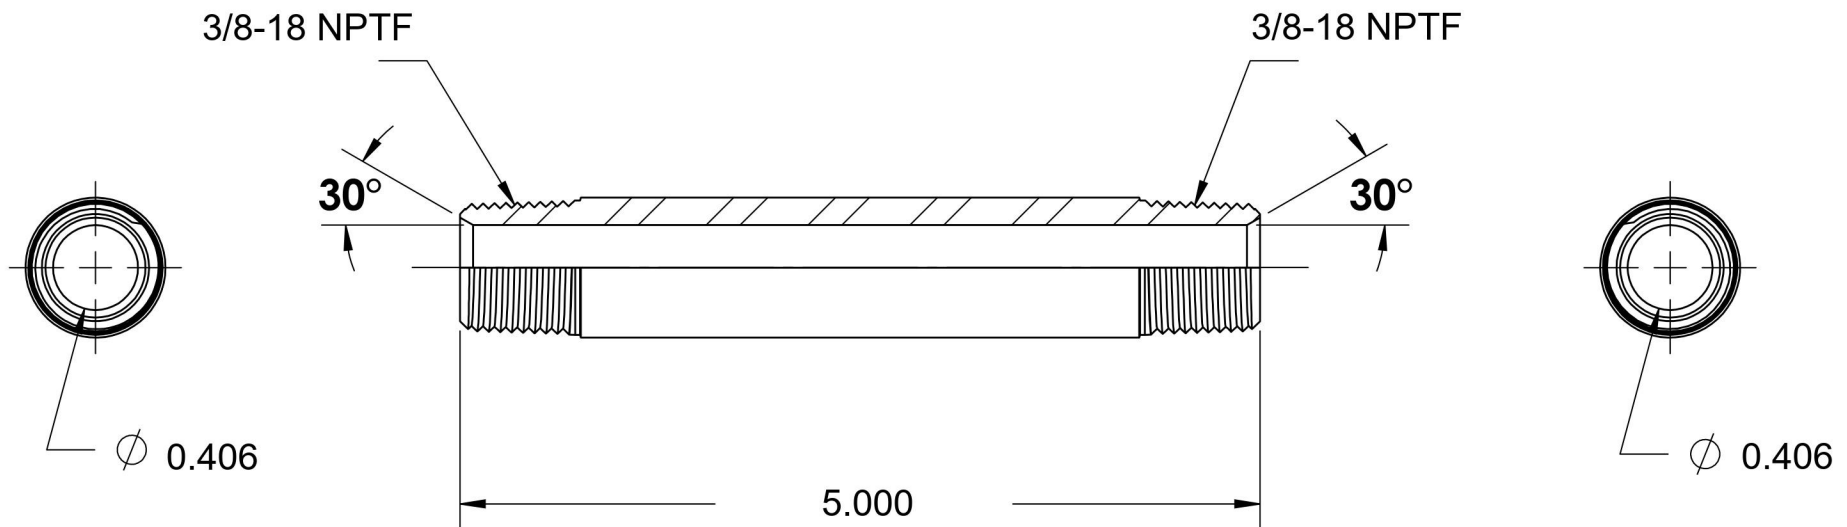

5404-N-06X5.000

Steel, SAE J514 Pipe Long Nipple, 3/8" Male NPTF 30° x 3/8" Male NPTF 30°

6701 Cochran Road
Solon, Ohio 44139
Phone: (440) 248-1880
Toll Free: 1-888-331-1523

Temperature Rating	Material	Industry Standards	Series
-65°F to 500°F	C1045/12L14 Steel	SAE J514, SAE J476 ASTM B633	5404-N
Pressure Rating	Finish		Series Description
6000 psi	Trivalent Zinc		SAE J514 Pipe Long Nipple