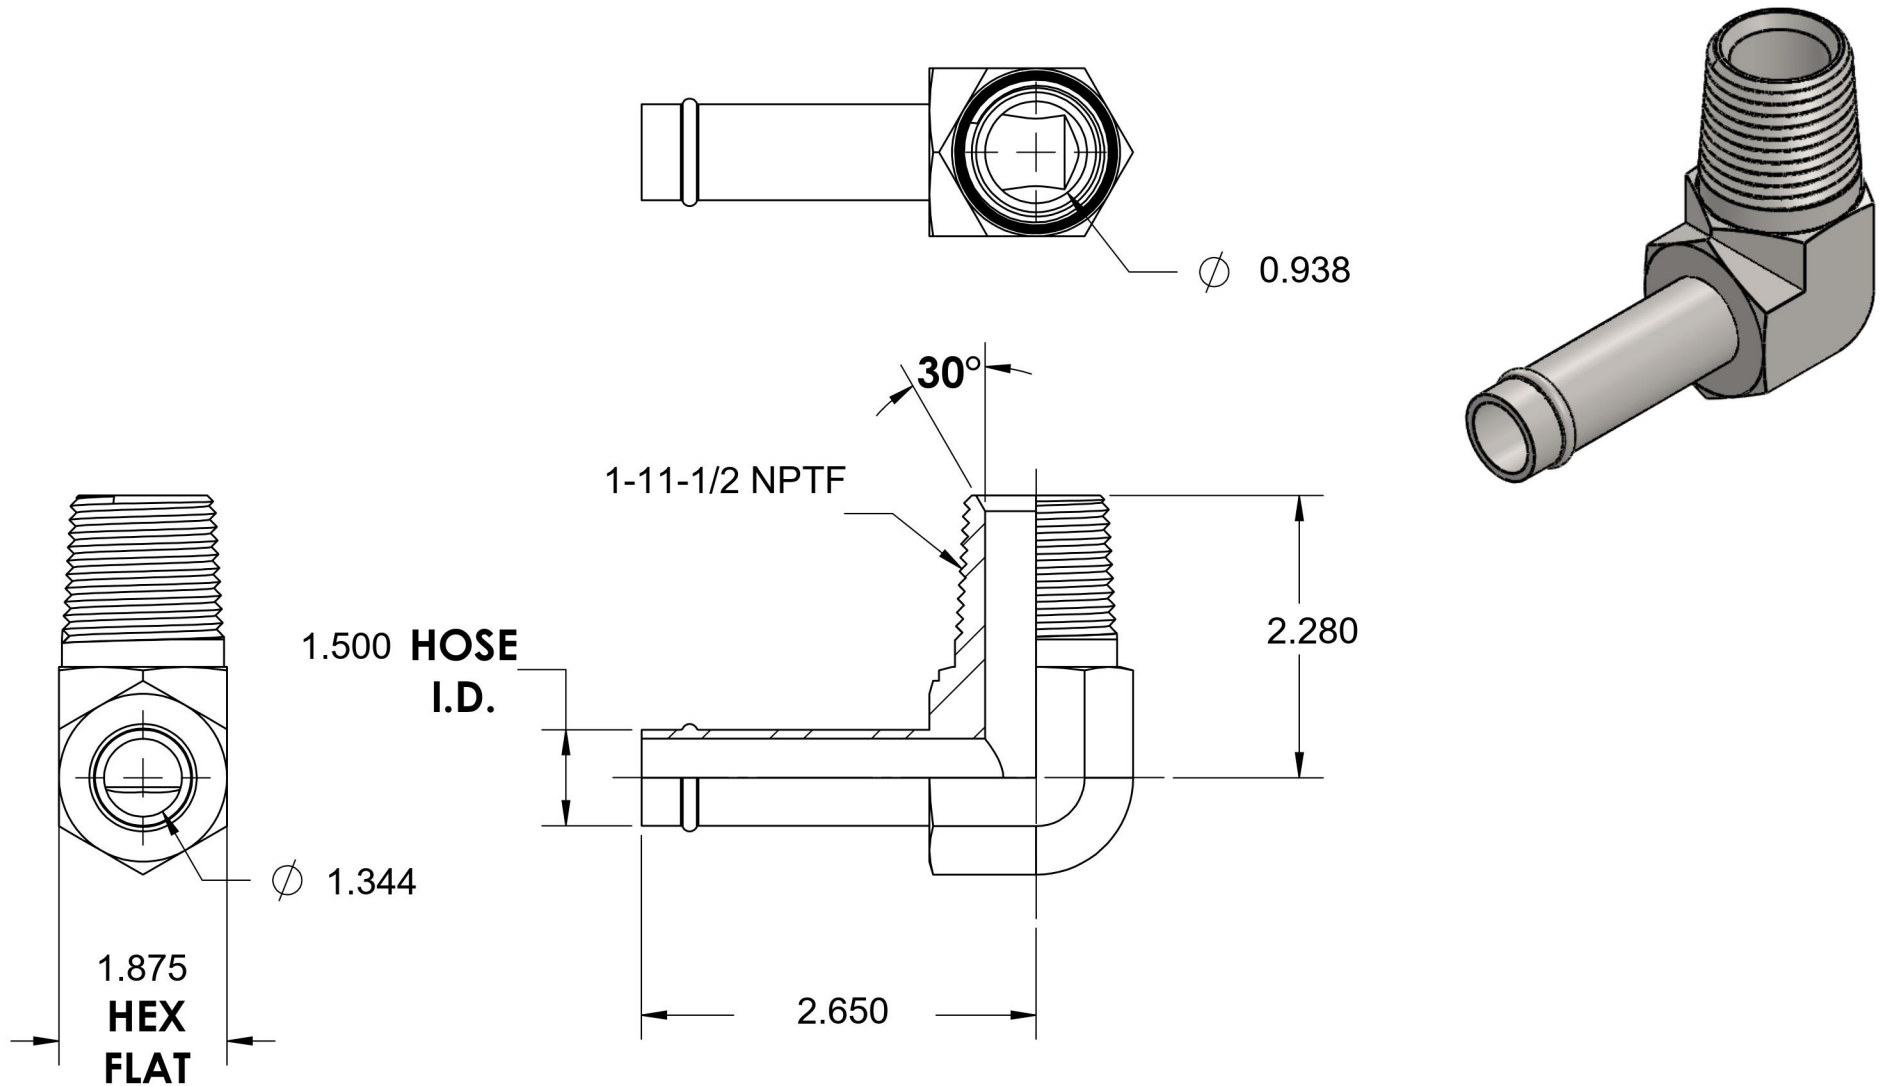

4501-24-16-FG

Steel, SAE J1231 Hose Bead 90° Male Elbow, 1-1/2" Beaded Hose Barb x 1" Male NPTF 30°

6701 Cochran Road
Solon, Ohio 44139
Phone: (440) 248-1880
Toll Free: 1-888-331-1523

Temperature Rating

-65°F to 500°F

Series

4501-FG

Series Description

SAE J1231 Hose Bead
90° Male Elbow