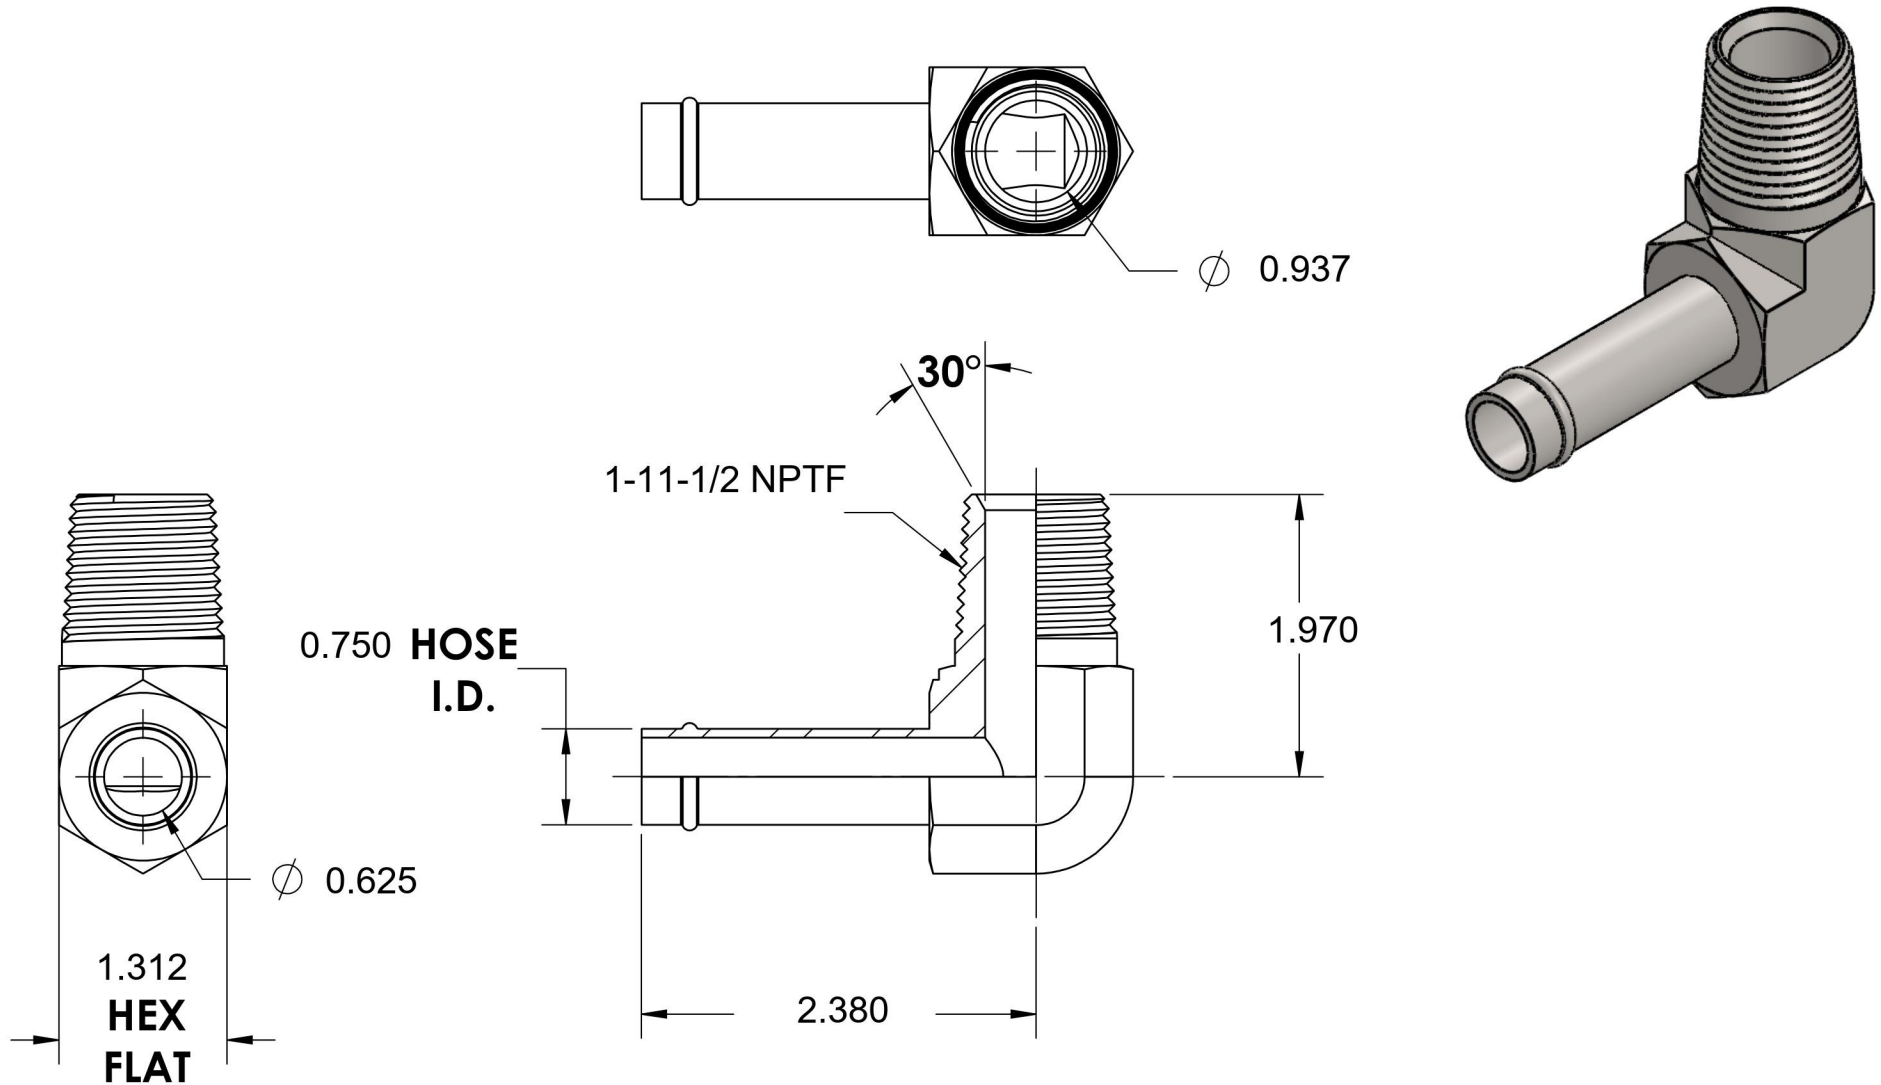

# 4501-12-16-FG

Steel, SAE J1231 Hose Bead 90° Male Elbow, 3/4" Beaded Hose Barb x 1" Male NPTF 30°

6701 Cochran Road  
Solon, Ohio 44139  
Phone: (440) 248-1880  
Toll Free: 1-888-331-1523

<b>Temperature Rating</b>	<b>Material</b>	<b>Industry Standards</b>	<b>Series</b>
-65°F to 500°F	C1045 Steel	SAE J1231, SAE J476 ASTM B633	4501-FG
<b>Pressure Rating</b>	<b>Finish</b>		<b>Series Description</b>
150 psi	Trivalent Zinc		SAE J1231 Hose Bead 90° Male Elbow