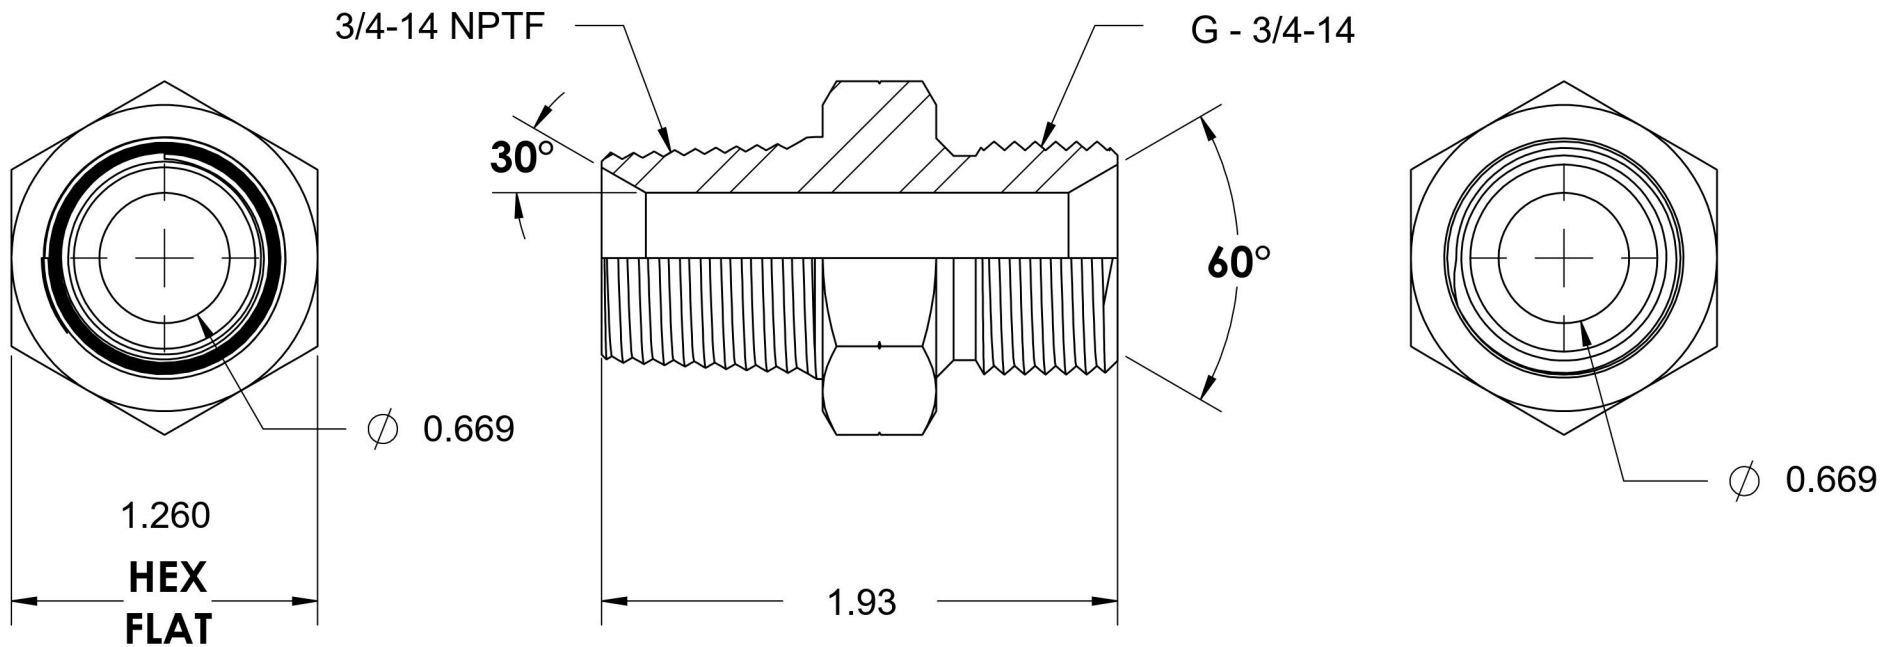

7032-12-12-SS

Stainless Steel, SAE J476 Pipe Male BSPP Port/Line Adapter, 3/4" Male NPTF 30° x 3/4-14 Male BSPP 60° Line/Port

6701 Cochran Road
Solon, Ohio 44139
Phone: (440) 248-1880
Toll Free: 1-888-331-1523

Temperature Rating -425°F to 1200°F	Material 316/316L Stainless Steel	Industry Standards SAE J476, ISO 1179	Series 7032-SS
Pressure Rating 2900 psi	Finish Passivated		Series Description SAE J476 Pipe Male BSPP Port/Line Adapter