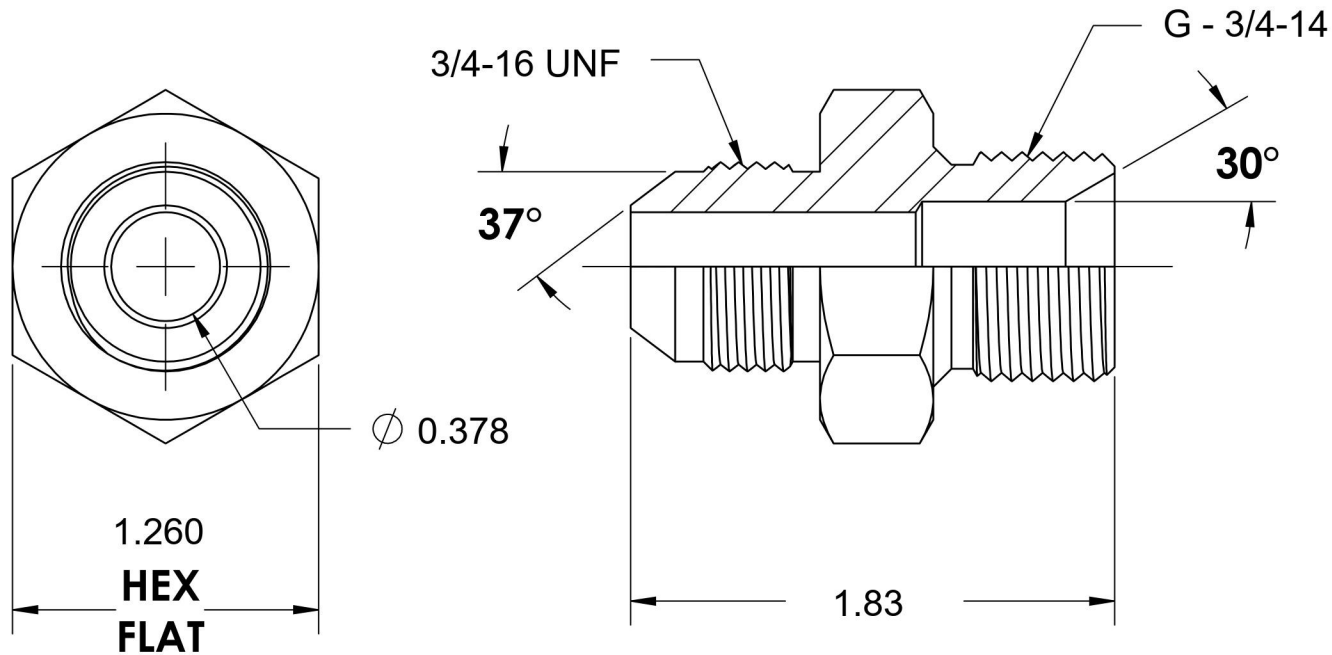

7002-08-12-SS

Stainless Steel, SAE J514 37° Flare Male BSPP Port/Line Connector, 1/2" Male JIC x 3/4-14 Male BSPP 60° Line/Port

6701 Cochran Road
Solon, Ohio 44139
Phone: (440) 248-1880
Toll Free: 1-888-331-1523

Temperature Rating	Material	Industry Standards	Series
-425°F to 1200°F	316/316L Stainless Steel	SAE J514, ISO 1179	7002-SS
Pressure Rating	Finish	ISO 8434-6	Series Description
2900 psi	Passivated		SAE J514 37° Flare Male BSPP Port/Line Connector