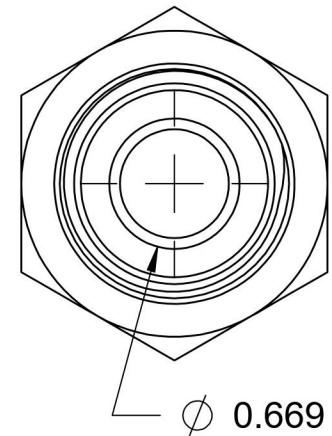

7002-08-12-SS

Stainless Steel, SAE J514 37° Flare Male BSPP Port/Line Connector, 1/2" Male JIC x 3/4-14 Male BSPP 60° Line/Port

6701 Cochran Road
Solon, Ohio 44139
Phone: (440) 248-1880
Toll Free: 1-888-331-1523