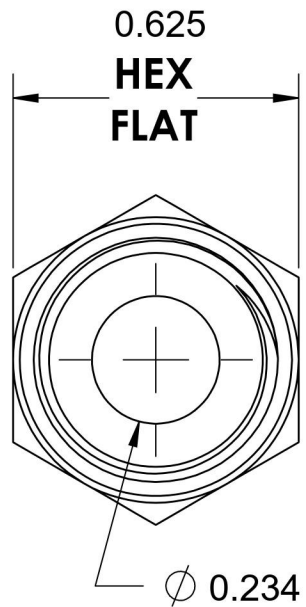

# 6405-05-02-O

Steel, SAE J1926 O-Ring Boss Female Adapter, 1/2-20 Male ORB x 1/8" Female NPTF

1/2-20 UNF

6701 Cochran Road  
Solon, Ohio 44139  
Phone: (440) 248-1880  
Toll Free: 1-888-331-1523

**Temperature Rating**

-40°F to 250°F

**Pressure Rating**

6000 psi

**Material**

C1045 / 12L14 Steel

**Finish**

Trivalent Zinc

**Industry Standards**