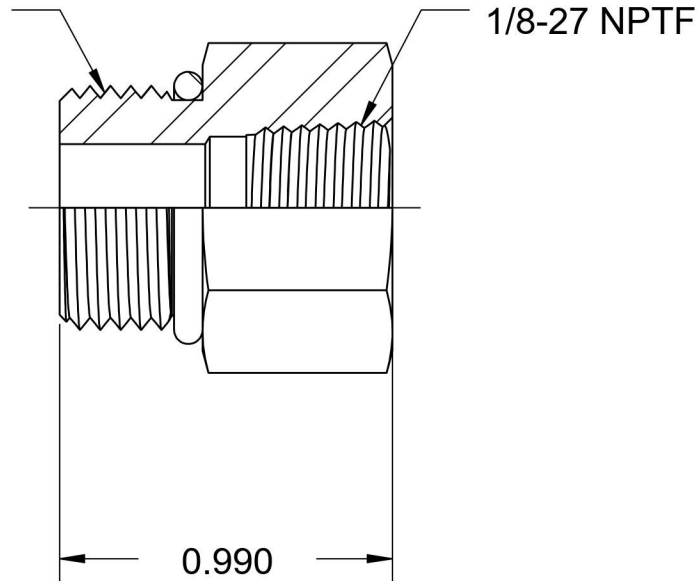

# 6405-05-02-O

Steel, SAE J1926 O-Ring Boss Female Adapter, 1/2-20 Male ORB x 1/8" Female NPTF

1/2-20 UNF

6701 Cochran Road  
Solon, Ohio 44139  
Phone: (440) 248-1880  
Toll Free: 1-888-331-1523

**Temperature Rating**

-40°F to 250°F

**Pressure Rating**

6000 psi

**Material**

C1045 / 12L14 Steel

**Finish**

Trivalent Zinc

**Industry Standards**