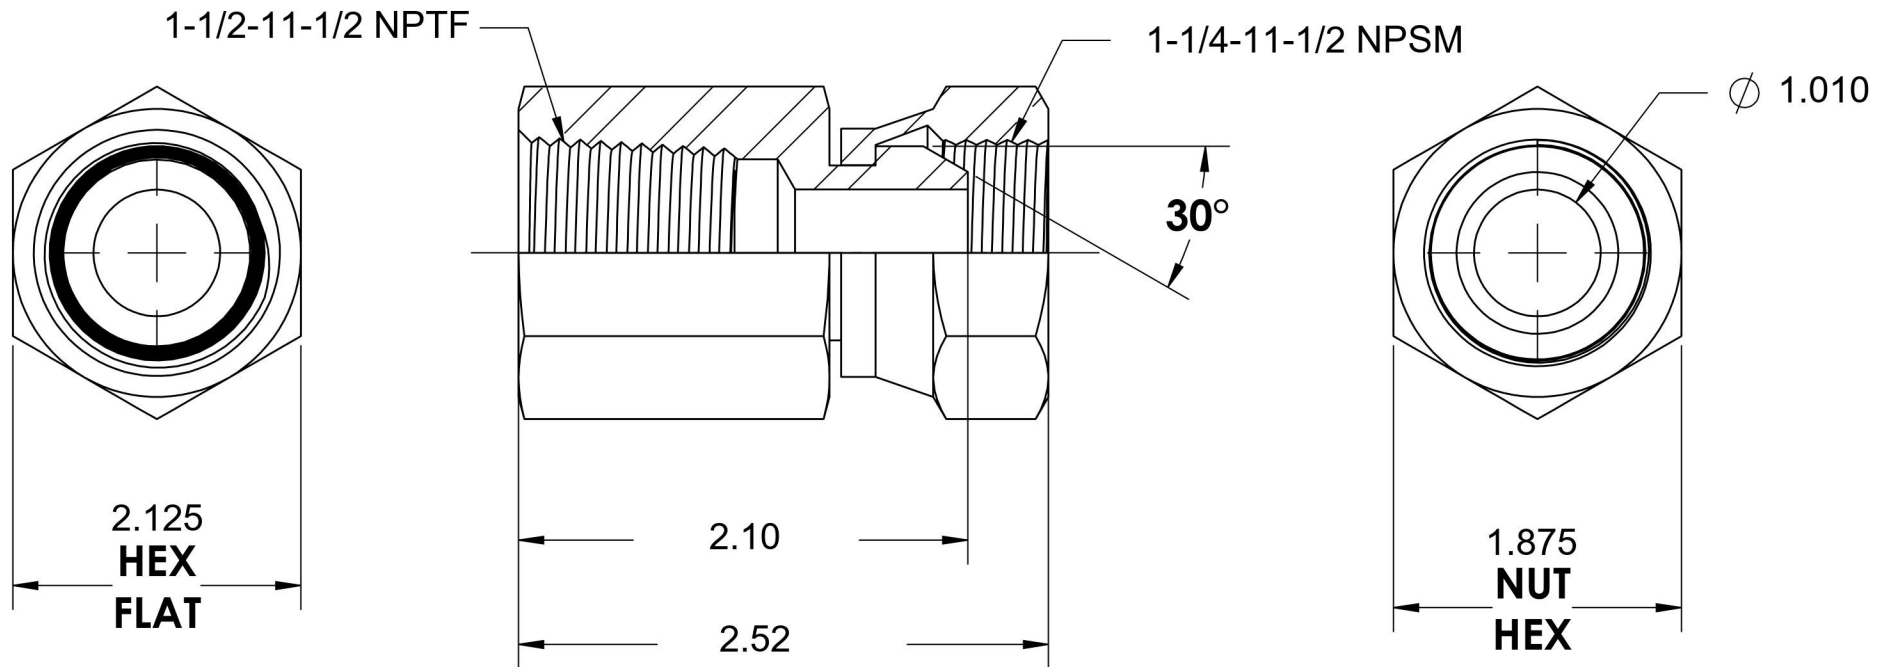

1405-24-20-SS

Stainless Steel, SAE J514 NPSM Swivel Female Connector, 1-1/2" Female NPTF x 1-1/4" Female NPSM Swivel

6701 Cochran Road
Solon, Ohio 44139
Phone: (440) 248-1880
Toll Free: 1-888-331-1523

Temperature Rating	-425°F to 1200°F	Material	316/316L Stainless Steel	Industry Standards	SAE J514, SAE J476	Series	1405-SS
Pressure Rating	2000 psi	Finish	Passivated			Series Description	SAE J514 NPSM Swivel Female Connector