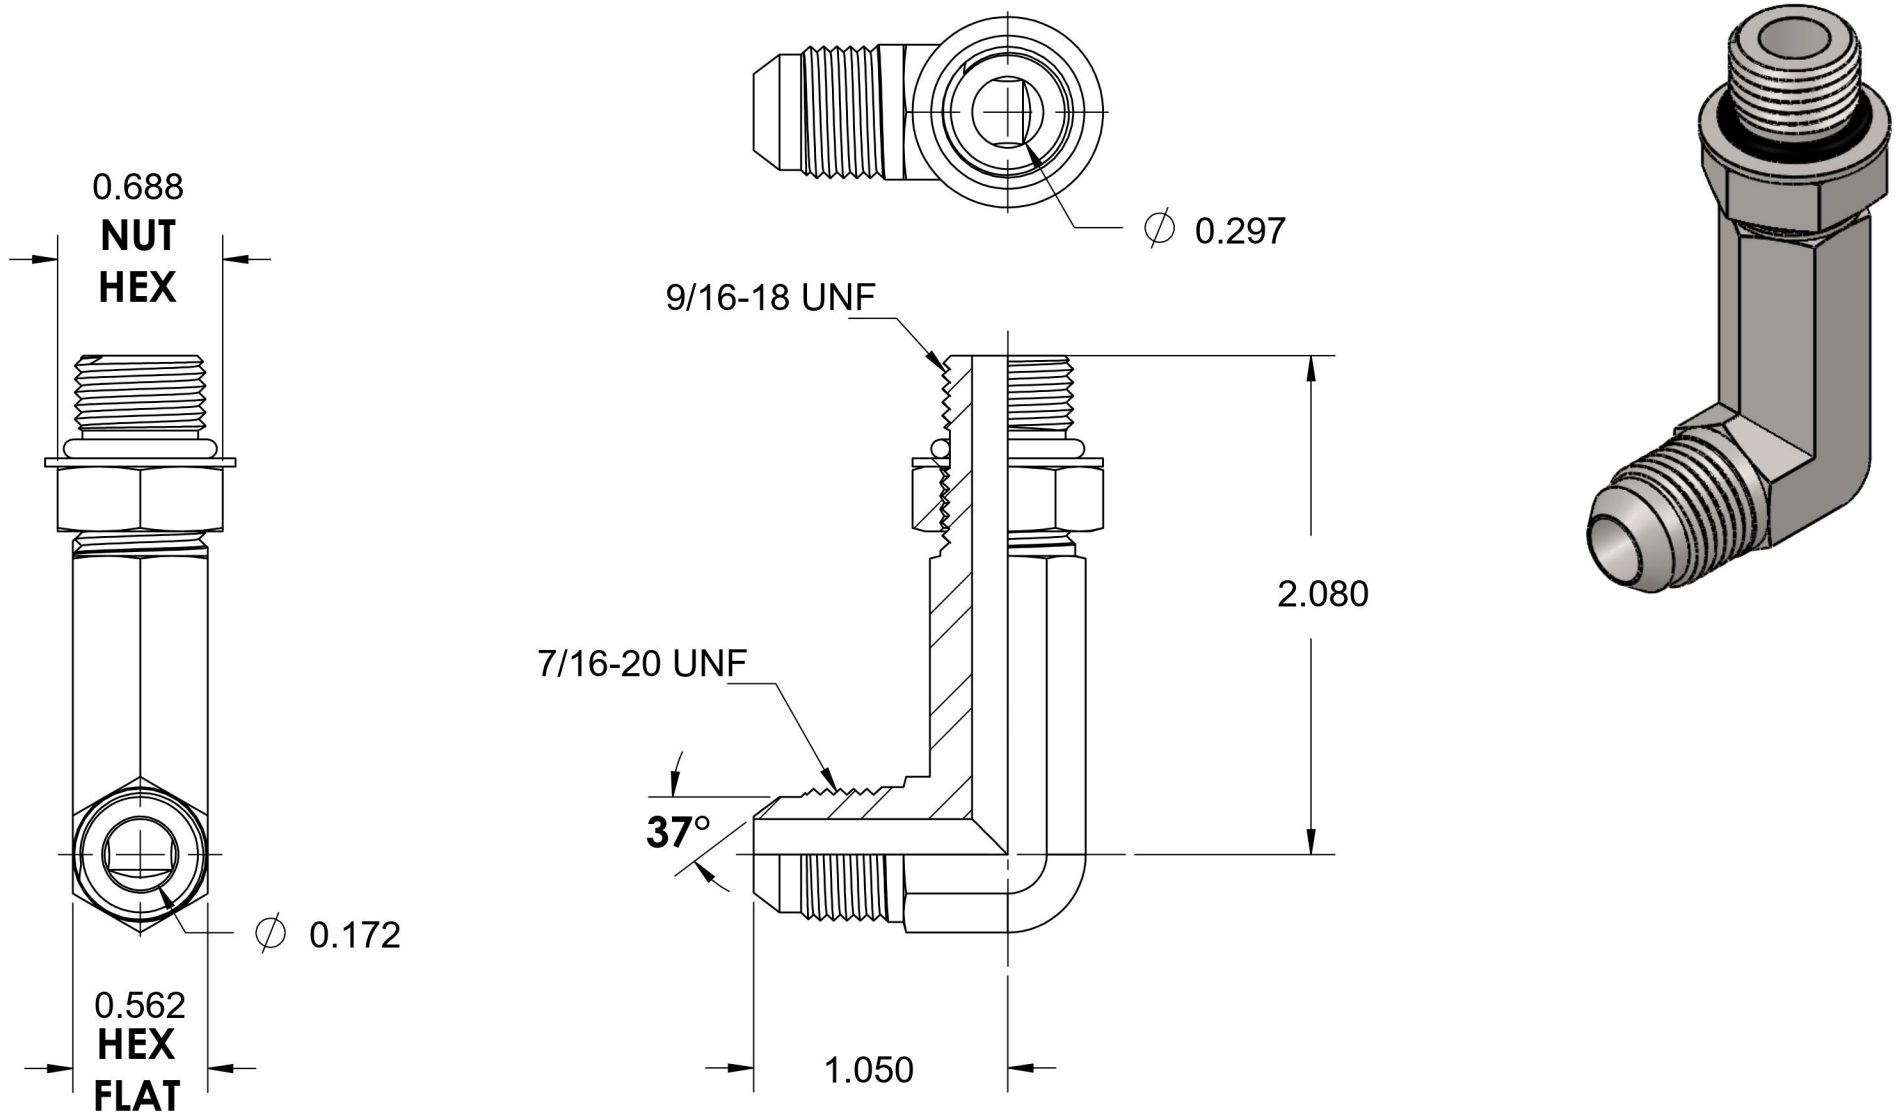

# 6801-LL-04-06-NWO-FG

Steel, SAE J514 37° Flare 90° Extra Long Adjustable Port Elbow, 1/4" Male JIC x 9/16-18 Male Adjustable ORB

6701 Cochran Road  
Solon, Ohio 44139  
Phone: (440) 248-1880  
Toll Free: 1-888-331-1523

**Temperature Rating**

-40°F to 250°F

**Pressure Rating**

6000 psi

**Material**

C1045 Steel

**Finish**

Trivalent Zinc

**Industry Standards**

SAE J1453, SAE J1926-3  
SAE J515, ASTM B633

**Series**

6801-LL-NWO-FG

**Series Description**

SAE J514 37° Flare 90° Extra Long Adjustable Port Elbow