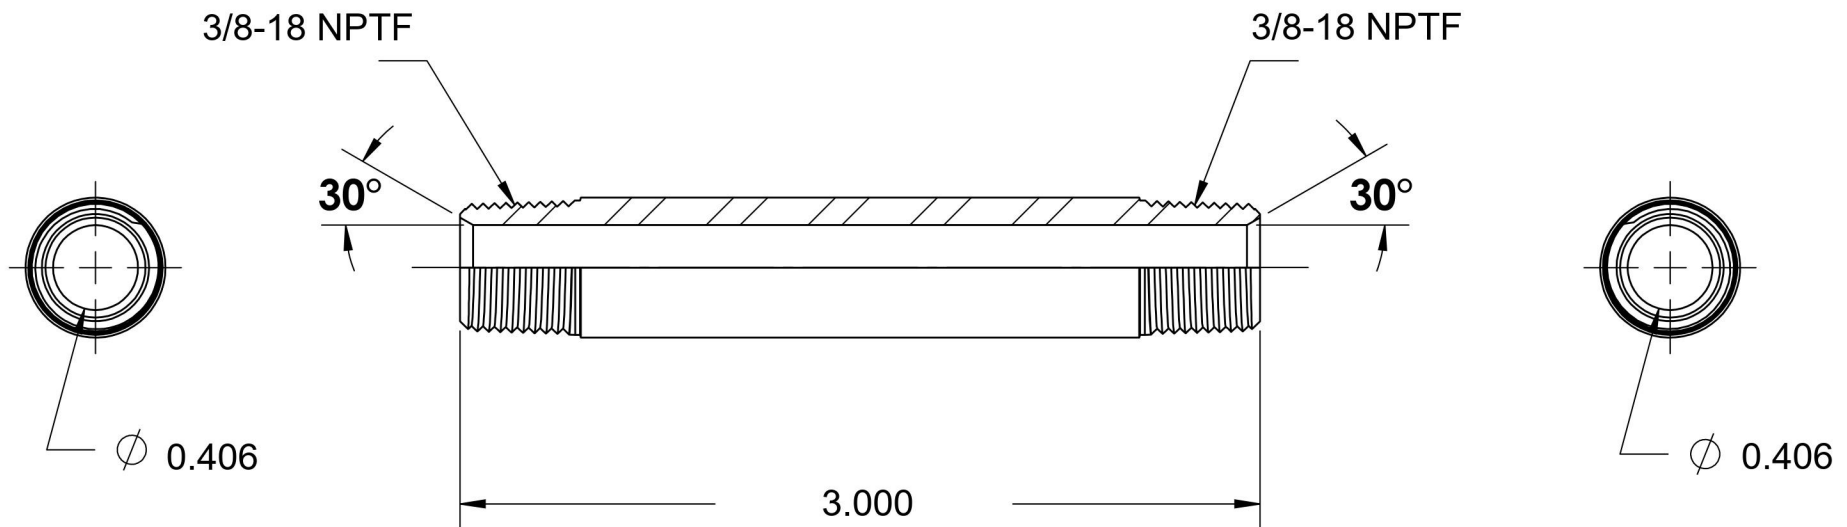

# 5404-N-06X3.000

Steel, SAE J514 Pipe Long Nipple, 3/8" Male NPTF 30° x 3/8" Male NPTF 30°

6701 Cochran Road  
Solon, Ohio 44139  
Phone: (440) 248-1880  
Toll Free: 1-888-331-1523

#### Series Description

SAE J514 Pipe Long Nipple