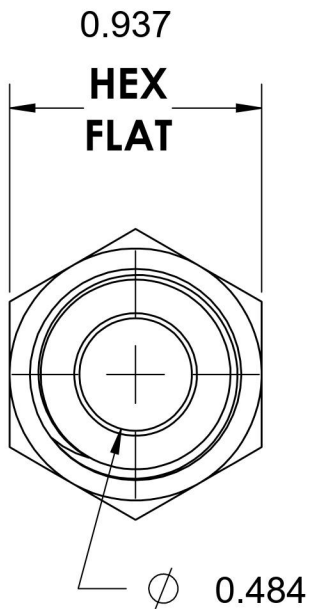

2404-10-08-B

Brass, SAE J514 37° Flare Male Connector, 5/8" Male JIC x 1/2" Male NPTF 30°

6701 Cochran Road
Solon, Ohio 44139
Phone: (440) 248-1880
Toll Free: 1-888-331-1523

Temperature Rating -325°F to 400°F	Material C360 Brass	Industry Standards SAE J514 , SAE J476	Series 2404-B
Pressure Rating 3300 psi	Finish Natural Finish		Series Description SAE J514 37° Flare Male Connector