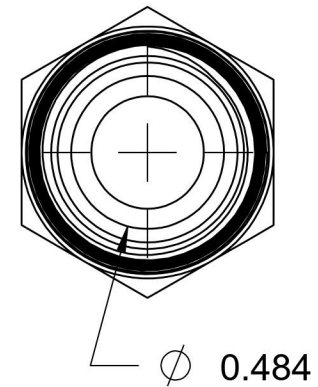

2404-10-08-B

Brass, SAE J514 37° Flare Male Connector, 5/8" Male JIC x 1/2" Male NPTF 30°

6701 Cochran Road
Solon, Ohio 44139
Phone: (440) 248-1880
Toll Free: 1-888-331-1523

Temperature Rating -325°F to 400°F	Material C360 Brass	Industry Standards SAE J514 , SAE J476	Series 2404-B
Pressure Rating 3300 psi	Finish Natural Finish		Series Description SAE J514 37° Flare Male Connector