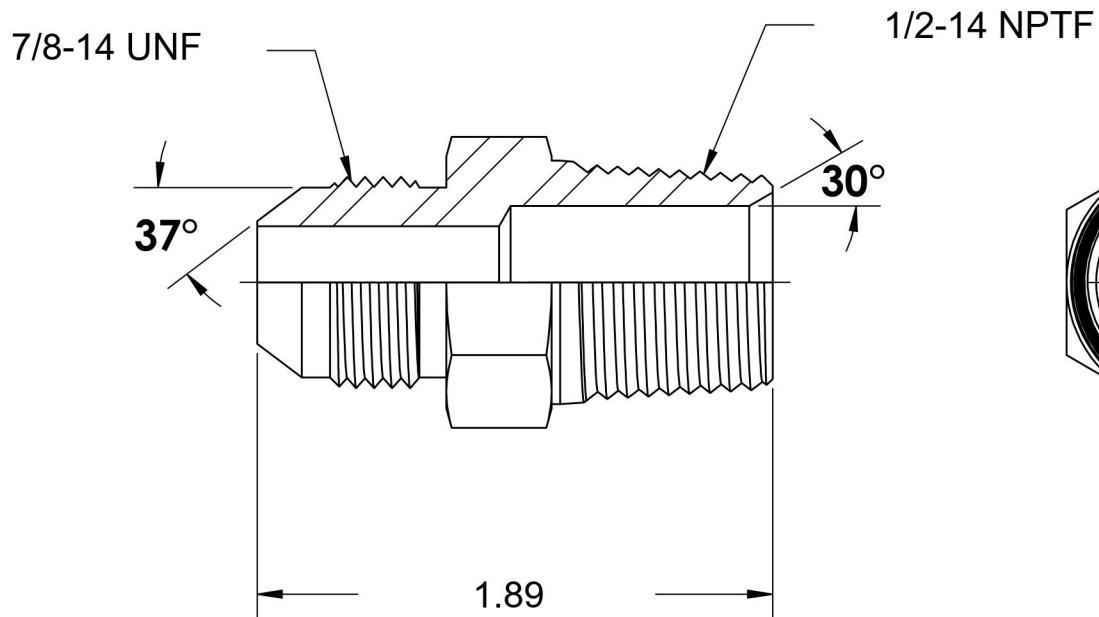

2404-10-08-B

Brass, SAE J514 37° Flare Male Connector, 5/8" Male JIC x 1/2" Male NPTF 30°

6701 Cochran Road
Solon, Ohio 44139
Phone: (440) 248-1880
Toll Free: 1-888-331-1523

Temperature Rating -325°F to 400°F	Material C360 Brass	Industry Standards SAE J514 , SAE J476	Series 2404-B
Pressure Rating 3300 psi	Finish Natural Finish		Series Description SAE J514 37° Flare Male Connector