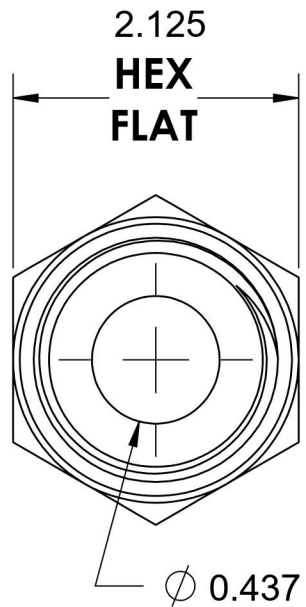

# 6405-24-04-O

Steel, SAE J1926 O-Ring Boss Female Adapter, 1-7/8-12 Male ORB x 1/4" Female NPTF

6701 Cochran Road  
Solon, Ohio 44139  
Phone: (440) 248-1880  
Toll Free: 1-888-331-1523

<b>Temperature Rating</b>	<b>Material</b>	<b>Industry Standards</b>	<b>Series</b>
-40°F to 250°F	C1045 / 12L14 Steel	SAE J1926-3, SAE J476 SAE J515, ASTM B633	6405-O
<b>Pressure Rating</b>	<b>Finish</b>		<b>Series Description</b>
3000 psi	Trivalent Zinc		SAE J1926 O-Ring Boss Female Adapter