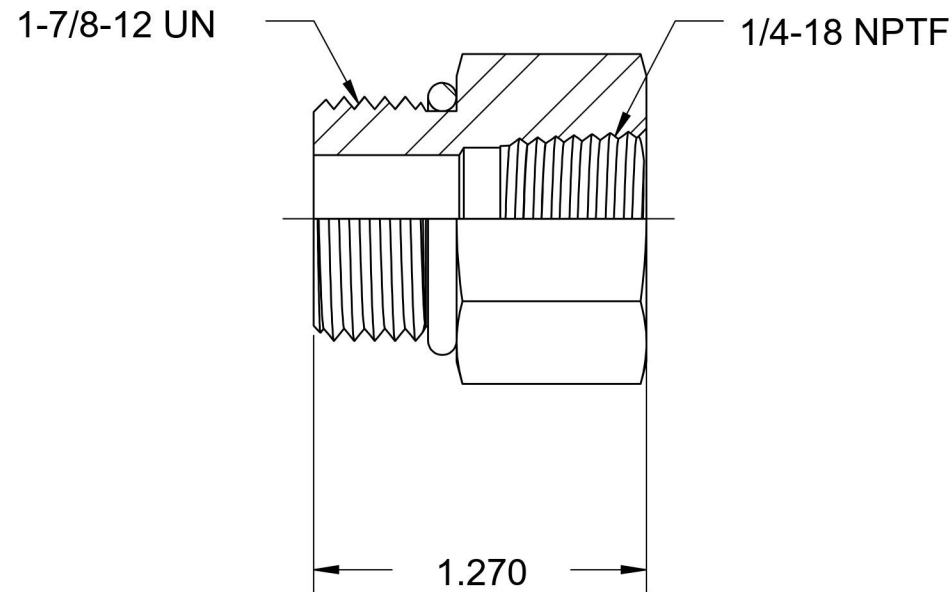

# 6405-24-04-O

Steel, SAE J1926 O-Ring Boss Female Adapter, 1-7/8-12 Male ORB x 1/4" Female NPTF

6701 Cochran Road  
Solon, Ohio 44139  
Phone: (440) 248-1880  
Toll Free: 1-888-331-1523

<b>Temperature Rating</b>	<b>Material</b>	<b>Industry Standards</b>	<b>Series</b>
-40°F to 250°F	C1045 / 12L14 Steel	SAE J1926-3, SAE J476 SAE J515, ASTM B633	6405-O
<b>Pressure Rating</b>	<b>Finish</b>		<b>Series Description</b>
3000 psi	Trivalent Zinc		SAE J1926 O-Ring Boss Female Adapter